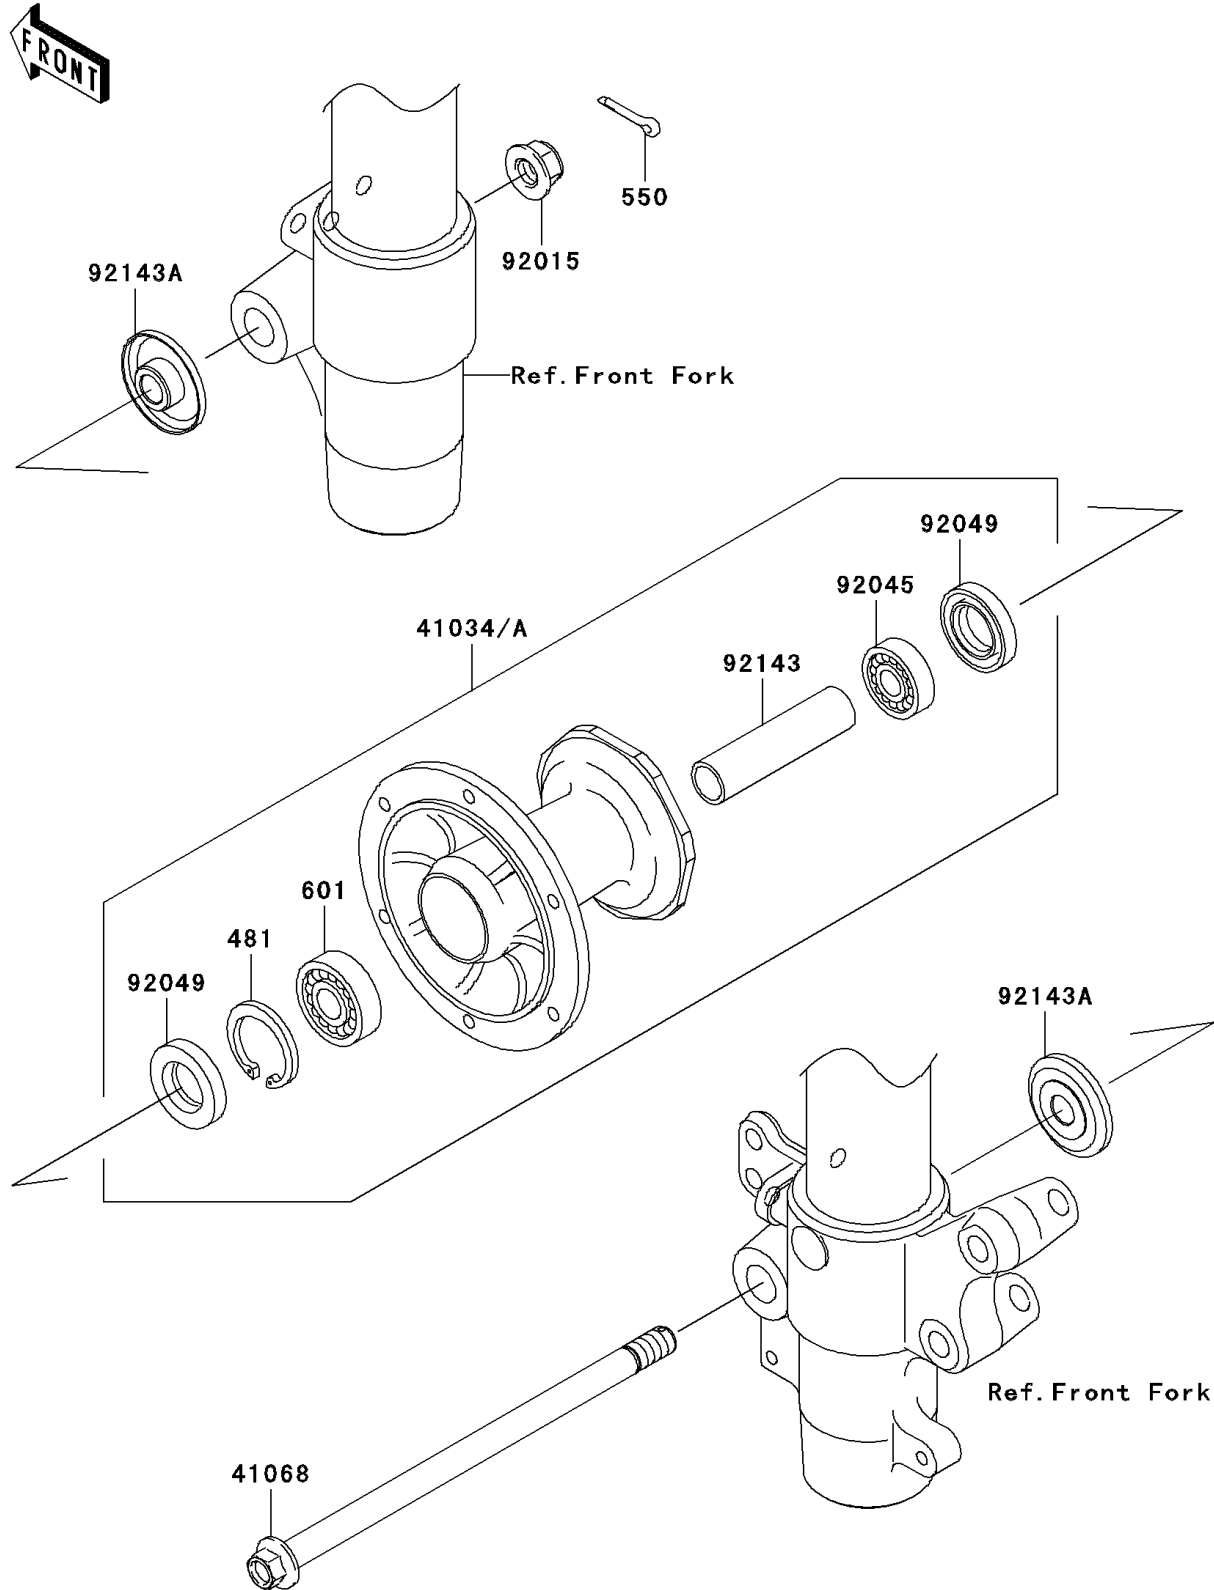

2006 KX85 PARTS DIAGRAM

Front Hub

F2230

2006 KX85 PARTS LIST

Front Hub

ITEM NAME	PART NUMBER	QUANTITY
CIRCLIP-TYPE-C,37MM (Ref # 481)	481J3700	1
PIN-COTTER,2.5X20 (Ref # 550)	550AA2520	1
BEARING-BALL,#6201UUC3 (Ref # 601)	601B6301UU	1
DRUM-ASSY,FRONT BRAKE (Ref # 41034A)	41034-1310	1
AXLE,FR (Ref # 41068)	41068-1333	1
NUT,LOCK,FLANGED,12MM (Ref # 92015)	92015-1433	1
BEARING-BALL,TMB201LLUC3/2A (Ref # 92045)	92045-1062	1
SEAL-OIL,TC20376.5 (Ref # 92049)	92049-1257	2
COLLAR,FR BRAKE DRUM,L=76 (Ref # 92143)	92143-1935	1
COLLAR,FR AXLE,L=12 (Ref # 92143A)	92143-1936	2