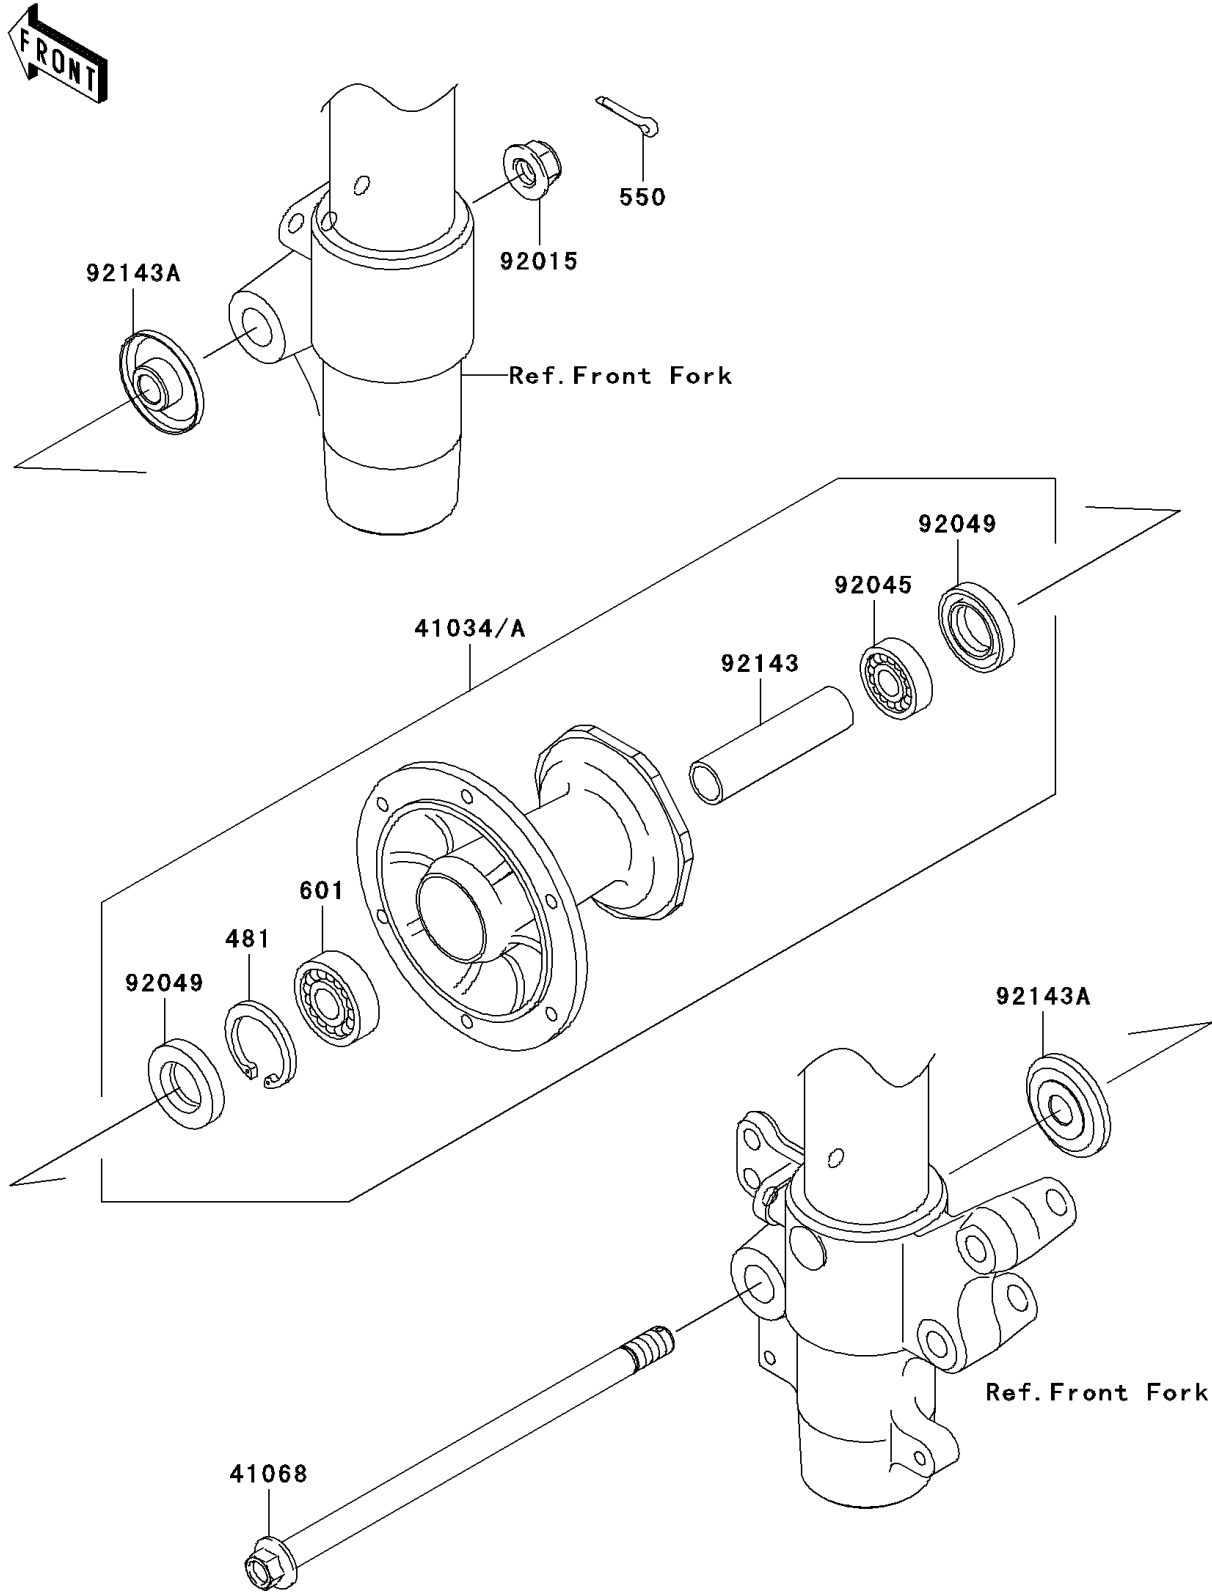

2009 KX85 PARTS DIAGRAM

Front Hub

F2230

2009 KX85 PARTS LIST

Front Hub

ITEM NAME	PART NUMBER	QUANTITY
CIRCLIP-TYPE-C,37MM (Ref # 481)	481J3700	1
PIN-COTTER,2.5X20 (Ref # 550)	550AA2520	1
BEARING-BALL,#6201UUC3 (Ref # 601)	601B6301UU	1
DRUM-ASSY,FRONT BRAKE (Ref # 41034A)	41034-1310	1
AXLE,FR (Ref # 41068)	41068-1333	1
NUT,LOCK,FLANGED,12MM (Ref # 92015)	92015-1433	1
BEARING-BALL,TMB201LLUC3/2A (Ref # 92045)	92045-1062	1
SEAL-OIL,TC20376.5 (Ref # 92049)	92049-1257	2
COLLAR,FR BRAKE DRUM,L=76 (Ref # 92143)	92143-1935	1
COLLAR,FR AXLE,L=12 (Ref # 92143A)	92143-1936	2