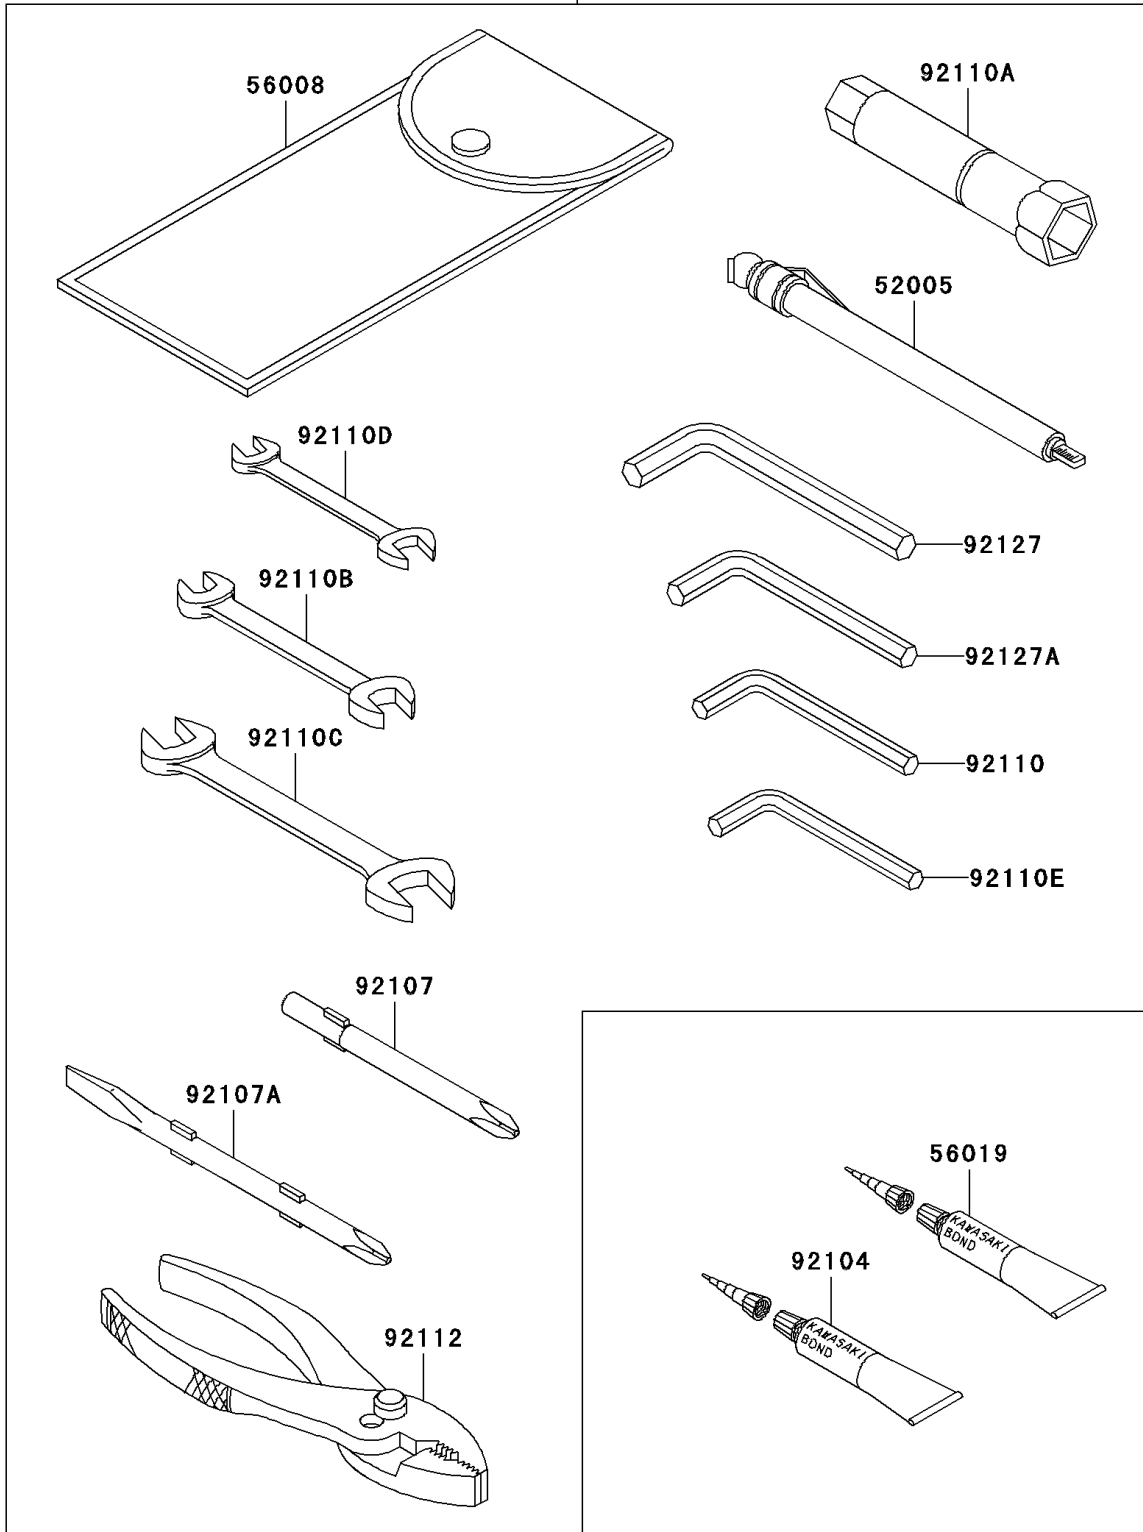

2005 Vulcan 1600 Nomad PARTS DIAGRAM

Owner's Tools

56007

F2810

2005 Vulcan 1600 Nomad PARTS LIST

Owner's Tools

ITEM NAME	PART NUMBER	QUANTITY
GAUGE,AIR,350KPA/50PSI (Ref # 52005)	52005-1142	1
TOOL-KIT (Ref # 56007)	56007-0008	1
BAG,TOOL (Ref # 56008)	56008-1075	1
THREE BOND TB1211,HT/RS,WHITE (Ref # 56019)	56019-120	1
GASKET-LIQUID,TB1216,GRAY (Ref # 92104)	92104-1063	1
TOOL-DRIVER,#3PHILLIPS (Ref # 92107)	92107-1002	1
TOOL-DRIVER,#2PHILLIPS&SLOT (Ref # 92107A)	92107-1052	1
TOOL-WRENCH,ALLEN,5MM (Ref # 92110)	92110-1015	1
TOOL-WRENCH,BOX,18MM (Ref # 92110A)	92110-1135	1
TOOL-WRENCH,OPEN END,10X12 (Ref # 92110B)	92110-1165	1
TOOL-WRENCH,OPEN END,14X17 (Ref # 92110C)	92110-1166	1
TOOL-WRENCH,OPEN END,8X10 (Ref # 92110D)	92110-1167	1
TOOL-WRENCH,ALLEN,4MM (Ref # 92110E)	92110-3703	1
TOOL-PLIERS (Ref # 92112)	92112-003	1
TOOL-WRENCH,ALLEN,8MM (Ref # 92127)	92127-002	1
TOOL-WRENCH,ALLEN,6MM (Ref # 92127A)	92127-003	1