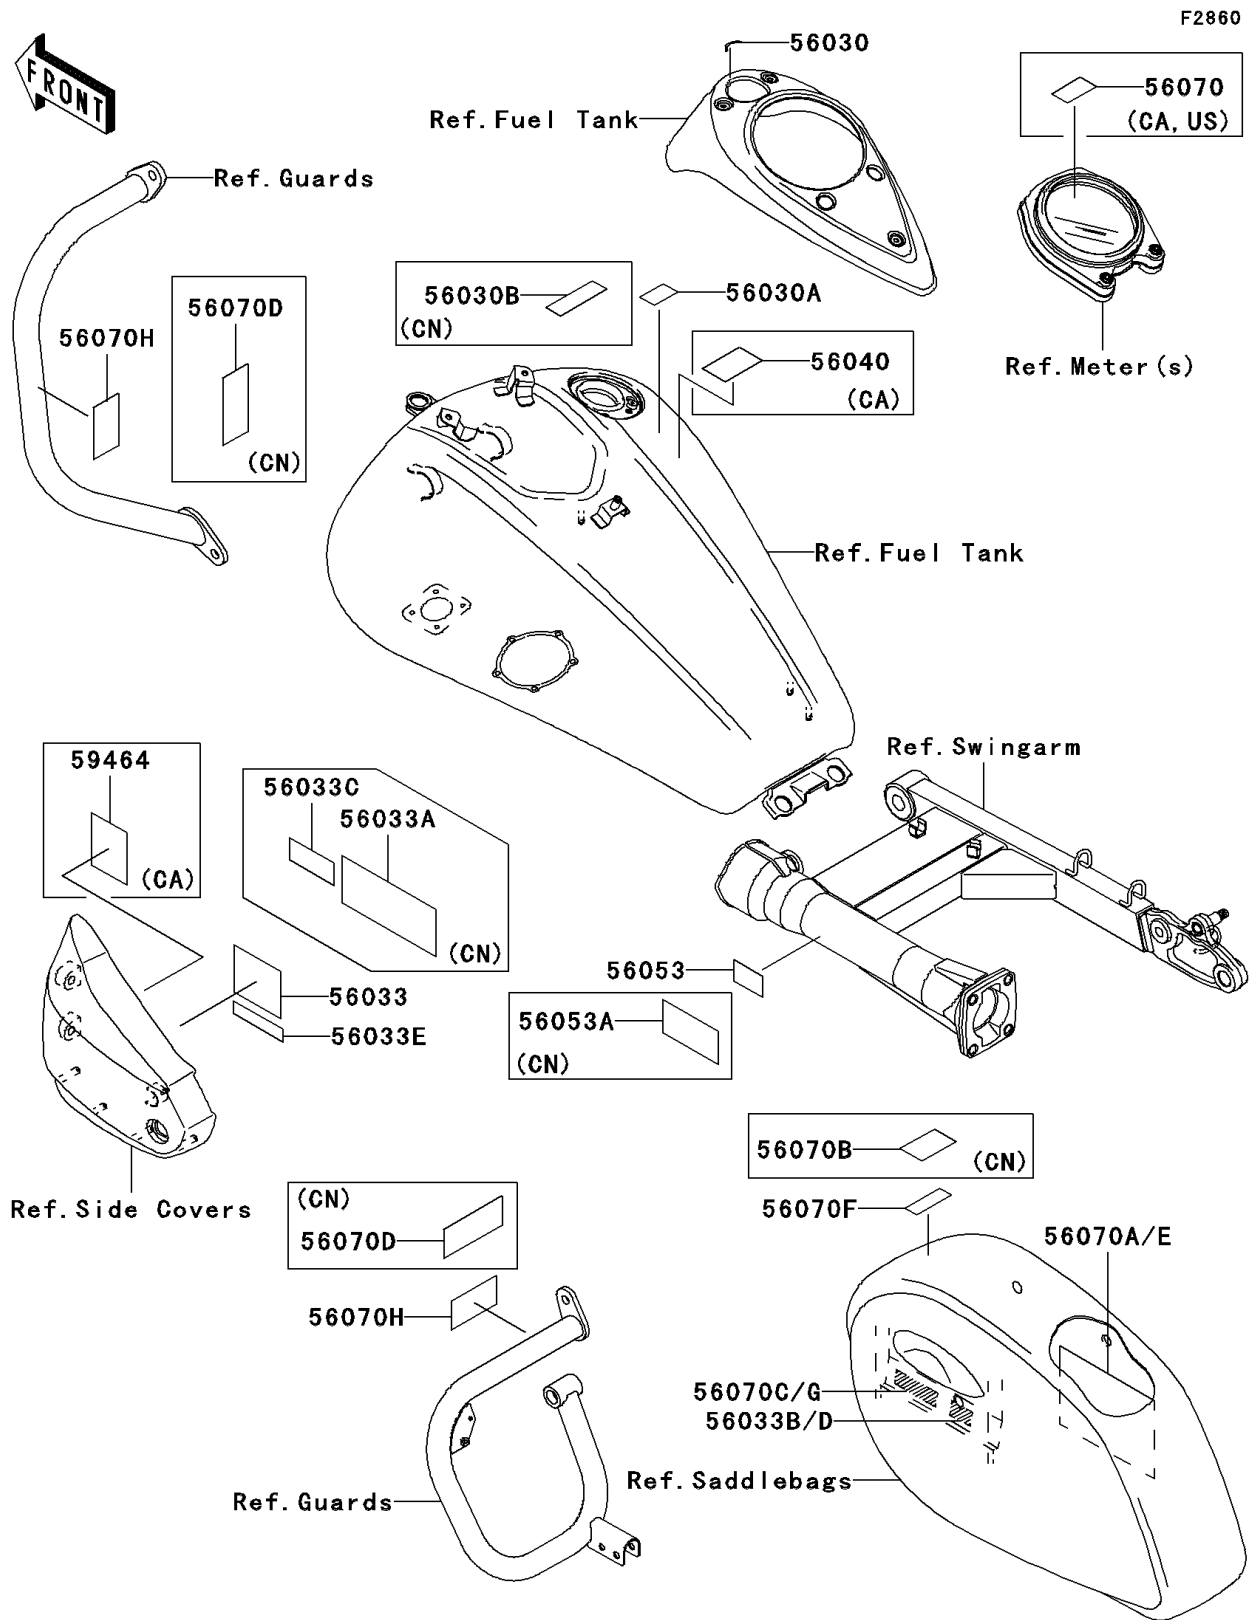

# 2005 Vulcan 1600 Nomad PARTS DIAGRAM

Labels

## 2005 Vulcan 1600 Nomad PARTS LIST

### Labels

ITEM NAME	PART NUMBER	QUANTITY
LABEL,IGNITION (Ref # 56030)	56030-0013	1
LABEL,GASOLINE (Ref # 56030A)	56030-1177	1
LABEL,GASOLINE (Ref # 56030B)	56030-1178	1
LABEL-MANUAL,DAILY SAFETY (Ref # 56033)	56033-0068	1
LABEL-MANUAL,DAILY SAFETY (Ref # 56033A)	56033-0069	1
LABEL-MANUAL,SIDE BAG (Ref # 56033B)	56033-1132	2
LABEL-MANUAL,OIL&OIL FILTER (Ref # 56033C)	56033-1262	1
LABEL-MANUAL,SIDE BAG (Ref # 56033D)	56033-1330	2
LABEL-MANUAL,OIL&OIL FILTER (Ref # 56033E)	56033-1331	1
LABEL-WARNING,EVAPO (Ref # 56040)	56040-1121	1
LABEL-SPECIFICATION,TIRE&LOAD (Ref # 56053)	56053-0089	1
LABEL-SPECIFICATION,TIRE&LOAD (Ref # 56053A)	56053-0090	1
LABEL-WARNING,BREAK IN COUTION (Ref # 56070)	56070-0008	1
LABEL-WARNING,SIDE BAG (Ref # 56070A)	56070-1150	2
LABEL-WARNING,SIDE BAG (Ref # 56070B)	56070-1154	2
LABEL-WARNING,SIDE BAG (Ref # 56070C)	56070-1155	2
LABEL-WARNING,SIDE BAG GUARD (Ref # 56070D)	56070-1180	2
LABEL-WARNING,SIDE BAG (Ref # 56070E)	56070-1282	2
LABEL-WARNING,SIDE BAG (Ref # 56070F)	56070-1283	2
LABEL-WARNING,SIDE BAG (Ref # 56070G)	56070-1284	2
LABEL-WARNING,SIDE BAG GUARD (Ref # 56070H)	56070-1285	2
LABEL-CERTIFICATION,EVAPO ROUT (Ref # 59464)	59464-0043	1