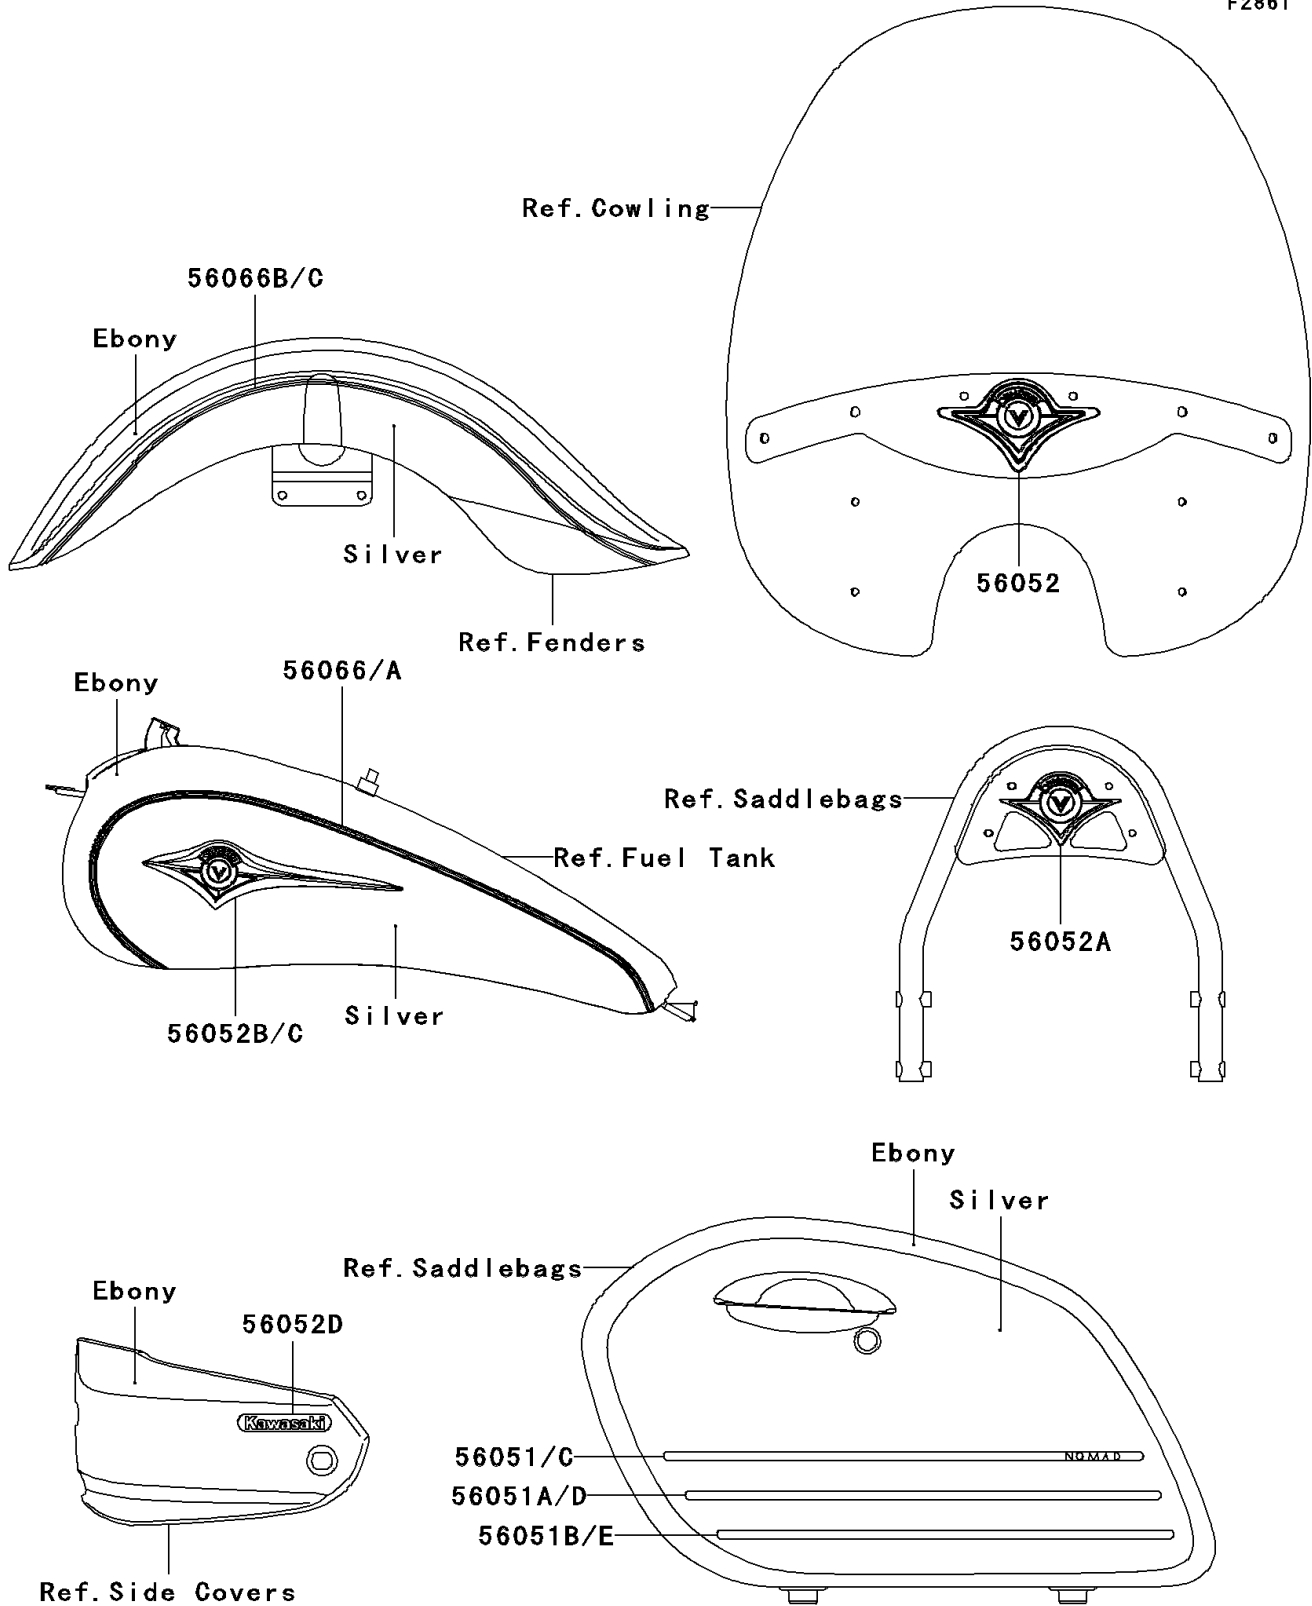

2005 Vulcan 1600 Nomad PARTS DIAGRAM

Decals(Ebony)

F2861

2005 Vulcan 1600 Nomad PARTS LIST

Decals(Ebony)

ITEM NAME	PART NUMBER	QUANTITY
MARK,SIDE BAG COVER,UPP,LH (Ref # 56051)	56051-1811	1
MARK,SIDE BAG COVER,CNT,LH (Ref # 56051A)	56051-1812	1
MARK,SIDE BAG COVER,LWR,LH (Ref # 56051B)	56051-1813	1
MARK,SIDE BAG COVER,UPP,RH (Ref # 56051C)	56051-1814	1
MARK,SIDE BAG COVER,CNT,RH (Ref # 56051D)	56051-1815	1
MARK,SIDE BAG COVER,LWR,RH (Ref # 56051E)	56051-1816	1
MARK,OUTER PLATE (Ref # 56052)	56052-0477	1
MARK,BACKREST (Ref # 56052A)	56052-0478	1
MARK,FUEL TANK,LH (Ref # 56052B)	56052-0603	1
MARK,FUEL TANK,RH (Ref # 56052C)	56052-0604	1
MARK,SIDE COVER,KAWASAKI (Ref # 56052D)	56052-1533	2
PATTERN,FUEL TANK,LH (Ref # 56066)	56066-1807	1
PATTERN,FUEL TANK,RH (Ref # 56066A)	56066-1808	1
PATTERN,FR FENDER,LH (Ref # 56066B)	56066-1809	1
PATTERN,FR FENDER,RH (Ref # 56066C)	56066-1810	1