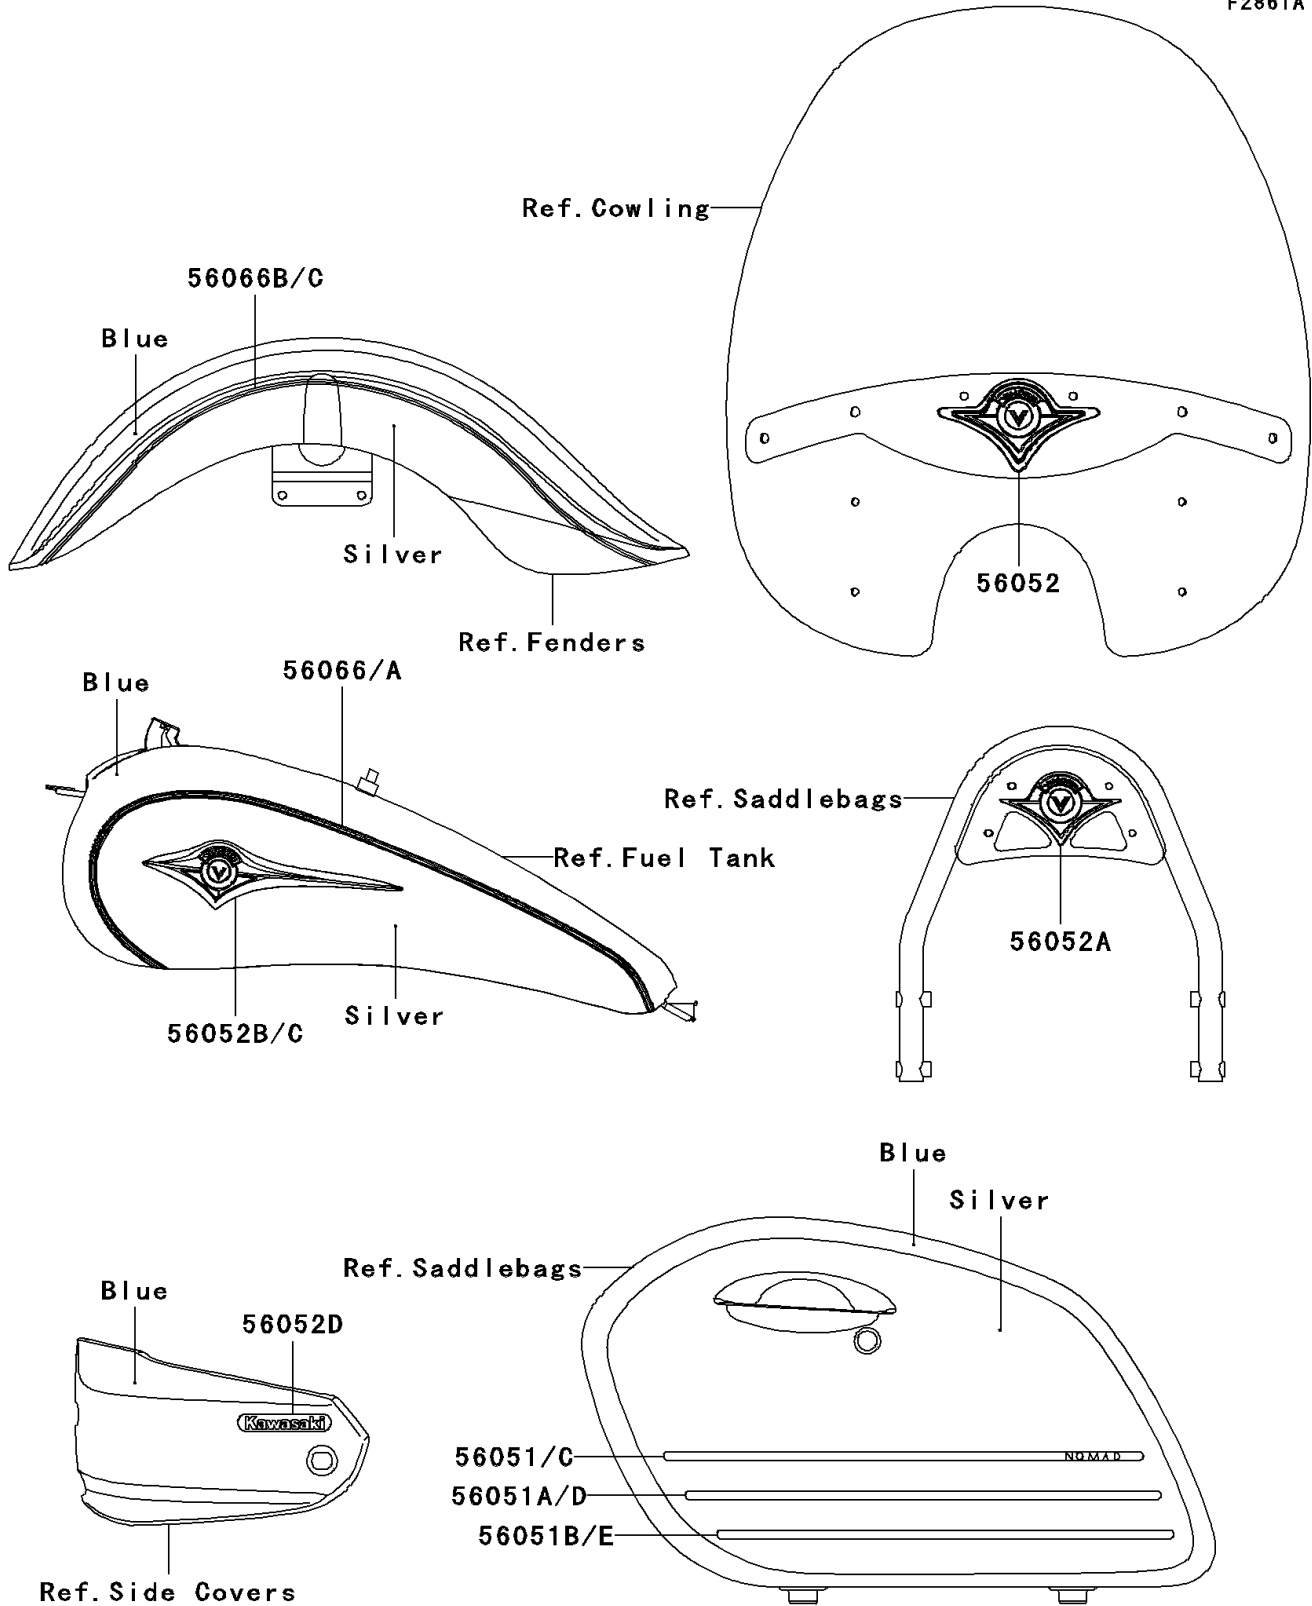

2005 Vulcan 1600 Nomad PARTS DIAGRAM

Decals(Blue)

F2861A

2005 Vulcan 1600 Nomad PARTS LIST

Decals(Blue)

ITEM NAME	PART NUMBER	QUANTITY
MARK,SIDE BAG COVER,UPP,LH (Ref # 56051)	56051-1811	1
MARK,SIDE BAG COVER,CNT,LH (Ref # 56051A)	56051-1812	1
MARK,SIDE BAG COVER,LWR,LH (Ref # 56051B)	56051-1813	1
MARK,SIDE BAG COVER,UPP,RH (Ref # 56051C)	56051-1814	1
MARK,SIDE BAG COVER,CNT,RH (Ref # 56051D)	56051-1815	1
MARK,SIDE BAG COVER,LWR,RH (Ref # 56051E)	56051-1816	1
MARK,OUTER PLATE (Ref # 56052)	56052-0477	1
MARK,BACKREST (Ref # 56052A)	56052-0478	1
MARK,FUEL TANK,LH (Ref # 56052B)	56052-0603	1
MARK,FUEL TANK,RH (Ref # 56052C)	56052-0604	1
MARK,SIDE COVER,KAWASAKI (Ref # 56052D)	56052-1533	2
PATTERN,FUEL TANK,LH (Ref # 56066)	56066-1803	1
PATTERN,FUEL TANK,RH (Ref # 56066A)	56066-1804	1
PATTERN,FR FENDER,LH (Ref # 56066B)	56066-1805	1
PATTERN,FR FENDER,RH (Ref # 56066C)	56066-1806	1