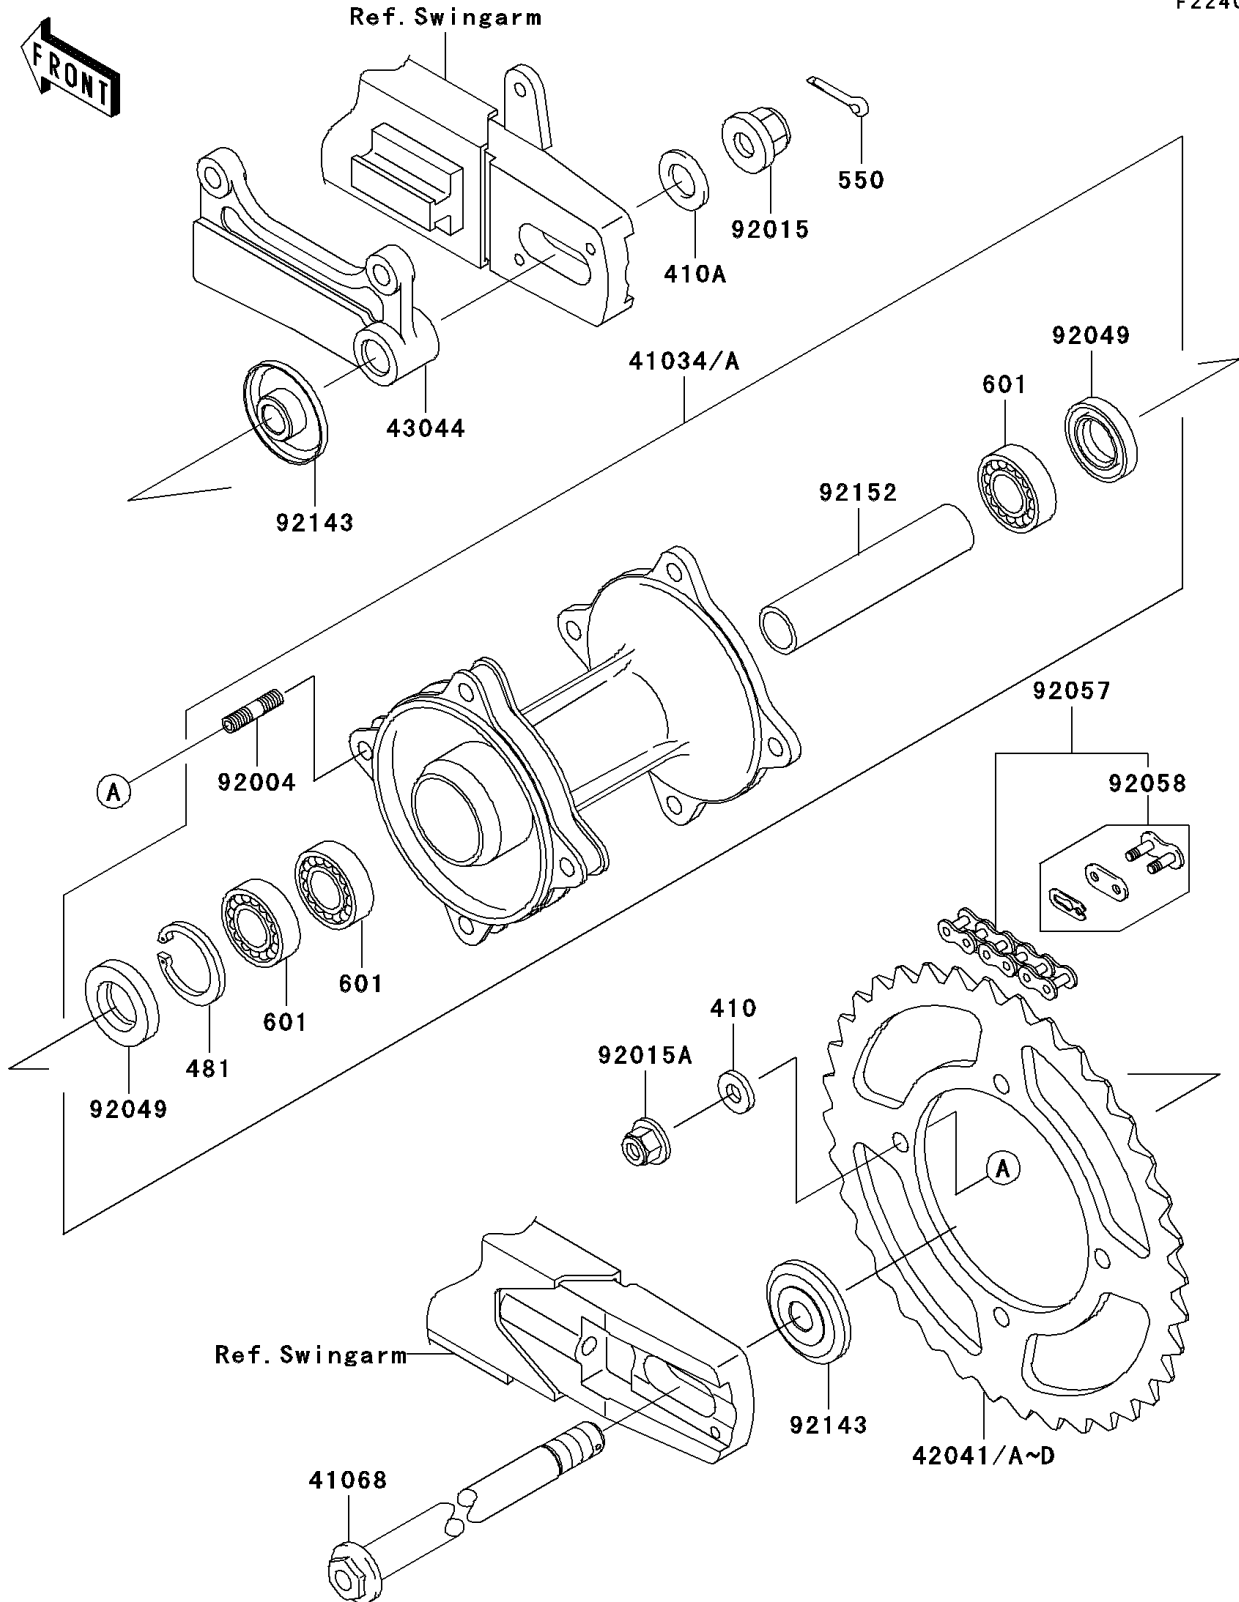

# 2006 KX85 PARTS DIAGRAM

Rear Hub

F2240

## 2006 KX85 PARTS LIST

### Rear Hub

ITEM NAME	PART NUMBER	QUANTITY
WASHER-PLAIN-SMALL,8MM (Ref # 410)	410AA0800	4
WASHER-PLAIN-SMALL,14MM (Ref # 410A)	410AA1400	1
CIRCLIP-TYPE-C,35MM (Ref # 481)	481J3500	1
PIN-COTTER,2.5X20 (Ref # 550)	550AA2520	1
BEARING-BALL (Ref # 601)	601B6202UU	3
DRUM-ASSY,REAR BRAKE (Ref # 41034A)	41034-1323	1
AXLE,RR (Ref # 41068)	41068-1401	1
SPROCKET-HUB,49T (Ref # 42041)	42041-1207	1
SPROCKET-HUB,48T (Ref # 42041A)	42041-1227	1
SPROCKET-HUB,50T (Ref # 42041B)	42041-1228	1
SPROCKET-HUB,51T (Ref # 42041C)	42041-1229	1
SPROCKET-HUB,52T (Ref # 42041D)	42041-1245	1
HOLDER-COMP-CALIPER (Ref # 43044)	43044-1122	1
STUD,8X16 (Ref # 92004)	92004-1183	4
NUT,FLANGED,14MM (Ref # 92015)	92015-1401	1
NUT,8MM (Ref # 92015A)	92015-1432	4
SEAL-OIL (Ref # 92049)	92049-1469	2
CHAIN,DRIVE,DID420DS2X120L (Ref # 92057)	92057-1496	1
JOINT-CHAIN,DRIVE (Ref # 92058)	92058-1086	1
COLLAR,RR AXLE,L=12.5 (Ref # 92143)	92143-1938	2
COLLAR,RR BRAKE DRUM,L=95 (Ref # 92152)	92152-1090	1