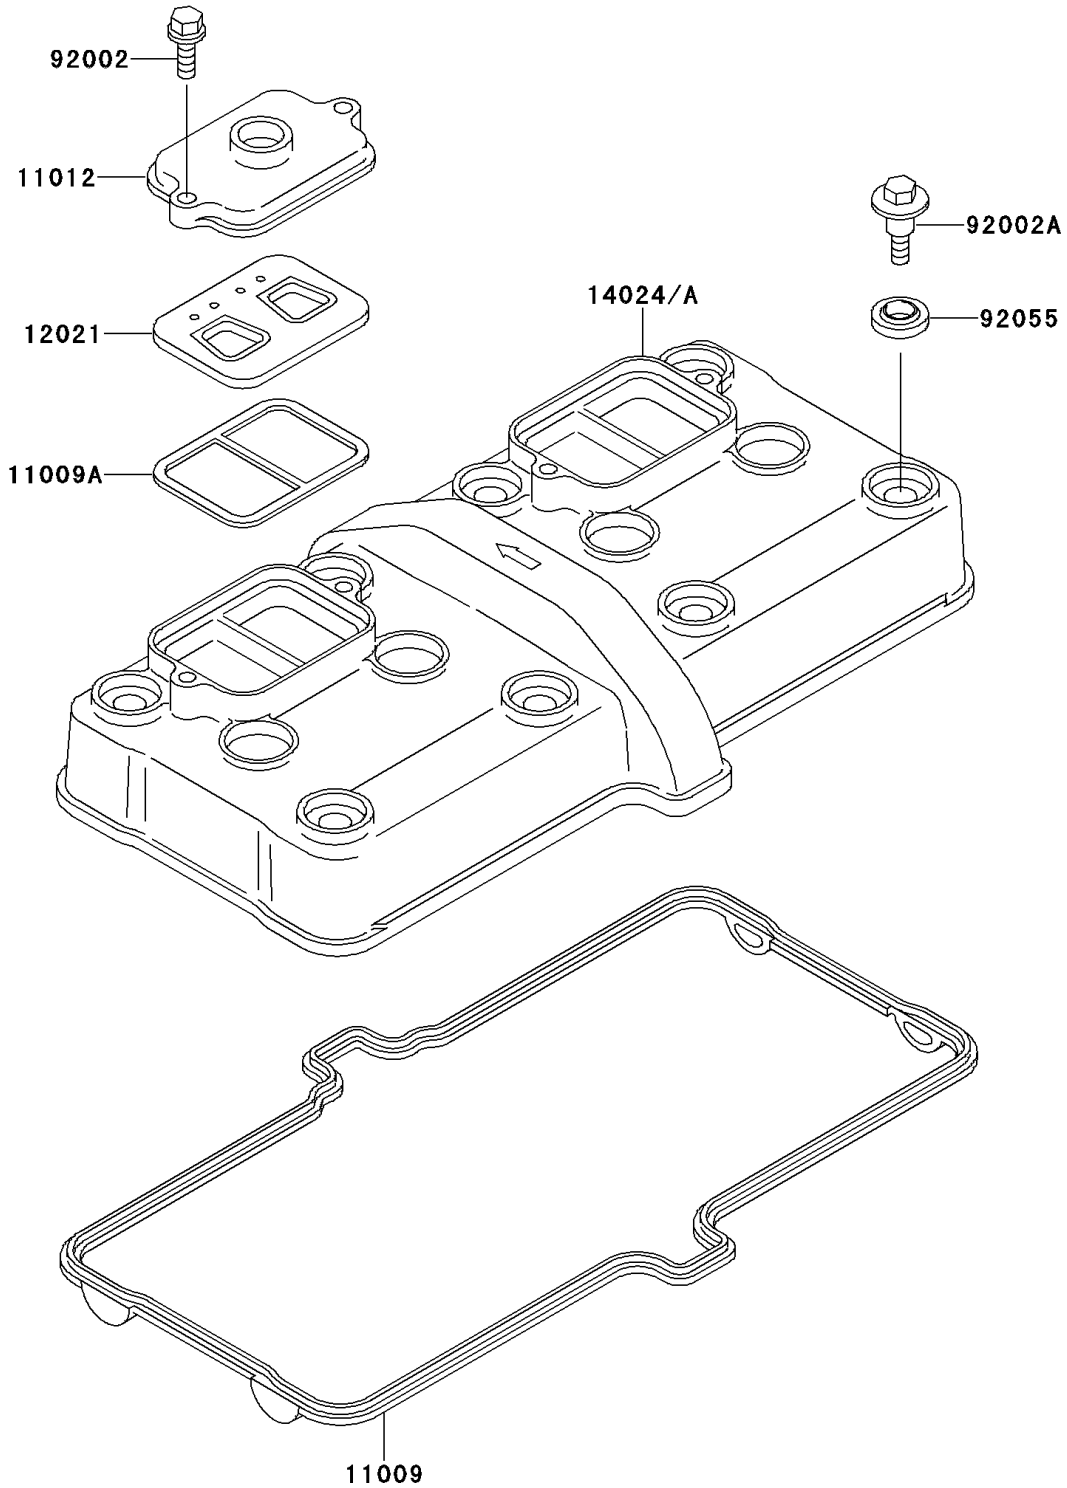

1990 Ninja[®] ZX[™]-6 PARTS DIAGRAM

Cylinder Head Cover

E1112

1990 Ninja® ZX™-6 PARTS LIST

Cylinder Head Cover

ITEM NAME	PART NUMBER	QUANTITY
GASKET,HEAD COVER (Ref # 11009)	11009-1853	1
BOLT,HEAD COVER (Ref # 92002A)	92002-1504	8
RING-O,HEAD COVER BOLT (Ref # 92055)	92055-1352	8
GASKET,REED VALVE (Ref # 11009A)	11009-1857	2
CAP,REED VALVE (Ref # 11012)	11012-1731	2
VALVE-ASSY-REED (Ref # 12021)	12021-1053	2
COVER,HEAD (Ref # 14024)	14024-1875	1
COVER,HEAD (Ref # 14024A)	14024-1876	1
BOLT,6X20 (Ref # 92002)	92001-1947	4