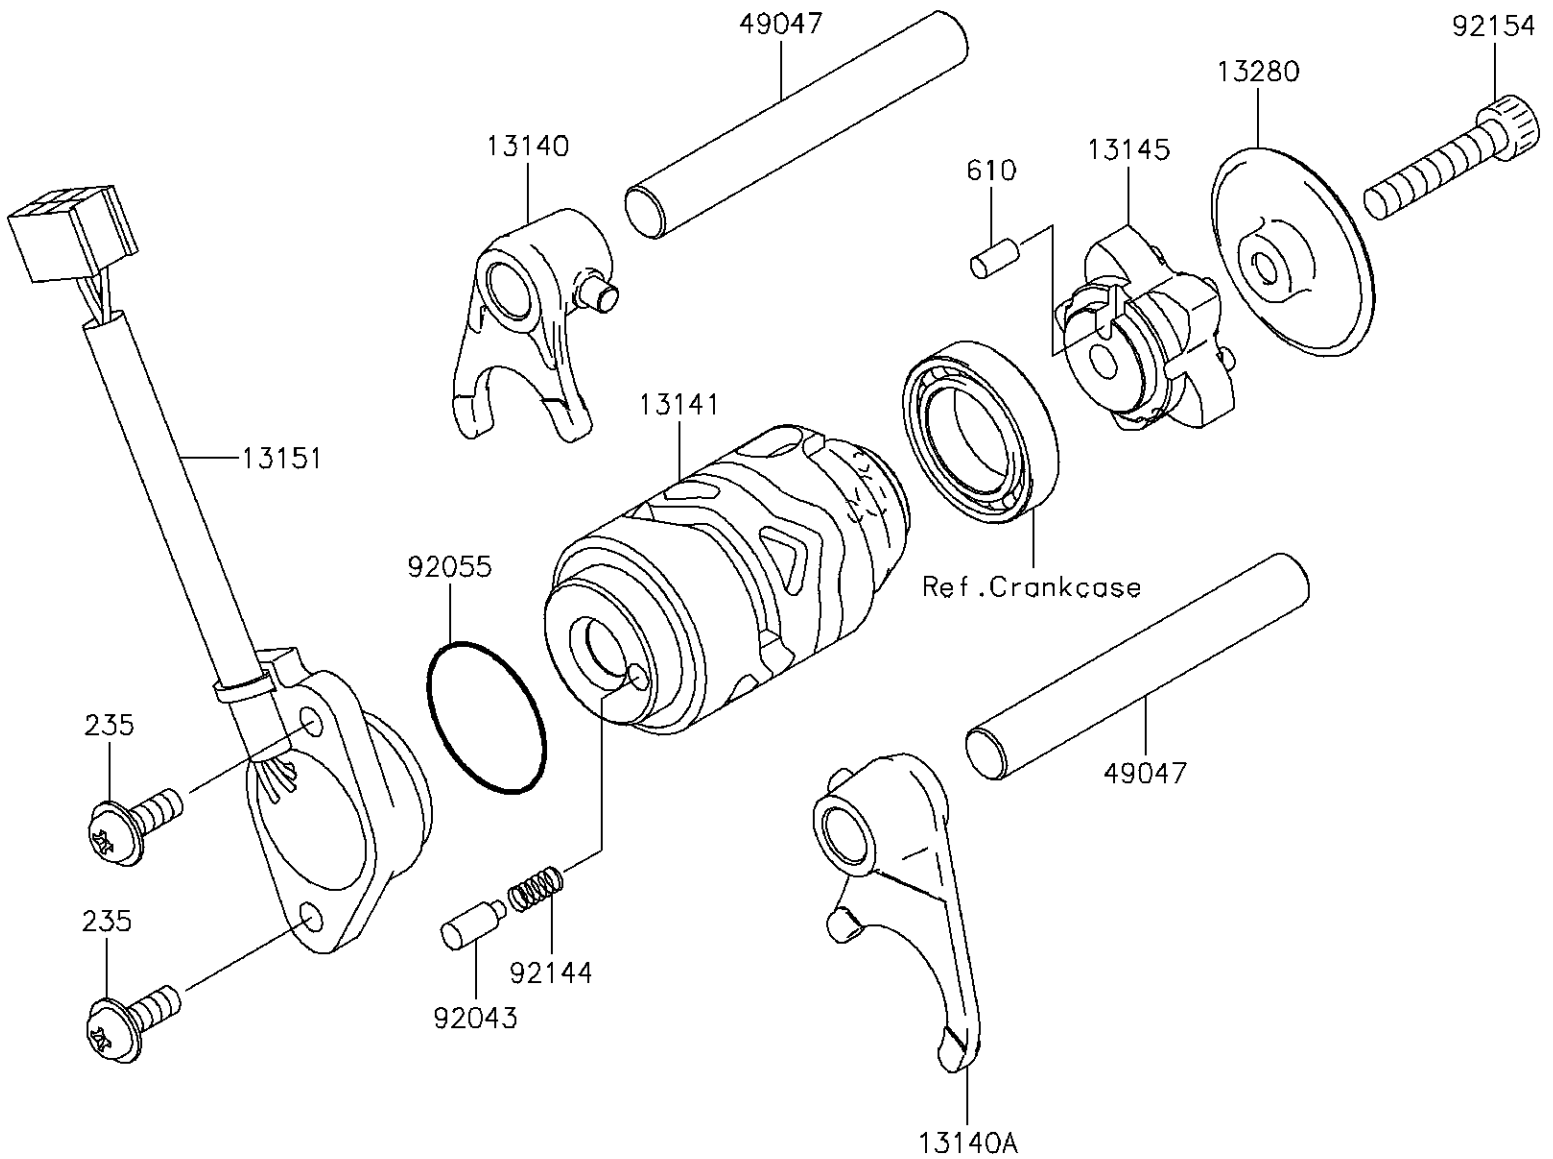

2013 KAZE HIT PARTS DIAGRAM

Gear Change Drum/Shift Fork(s)

E1362

2013 KAZE HIT PARTS LIST

Gear Change Drum/Shift Fork(s)

ITEM NAME	PART NUMBER	QUANTITY
SCREW-PAN-WP-CROS,5X14 (Ref # 235)	235AA0514	2
ROLLER,4X8 (Ref # 610)	610A0408	1
FORK-SHIFT (Ref # 13140)	13140-0626	1
FORK-SHIFT (Ref # 13140A)	13140-0627	1
DRUM-CHANGE (Ref # 13141)	13141-1222	1
CAM-CHANGE DRUM (Ref # 13145)	13145-1093	1
SWITCH-COMP,NEUTRAL (Ref # 13151)	13151-0018	1
HOLDER (Ref # 13280)	13280-1228	1
ROD-SHIFT (Ref # 49047)	49047-1058	2
PIN (Ref # 92043)	92043-0718	1
RING-O,27.7X2.4 (Ref # 92055)	92055-0717	1
SPRING (Ref # 92144)	92144-1245	1
BOLT,SOCKET,6X30 (Ref # 92154)	92154-0388	1