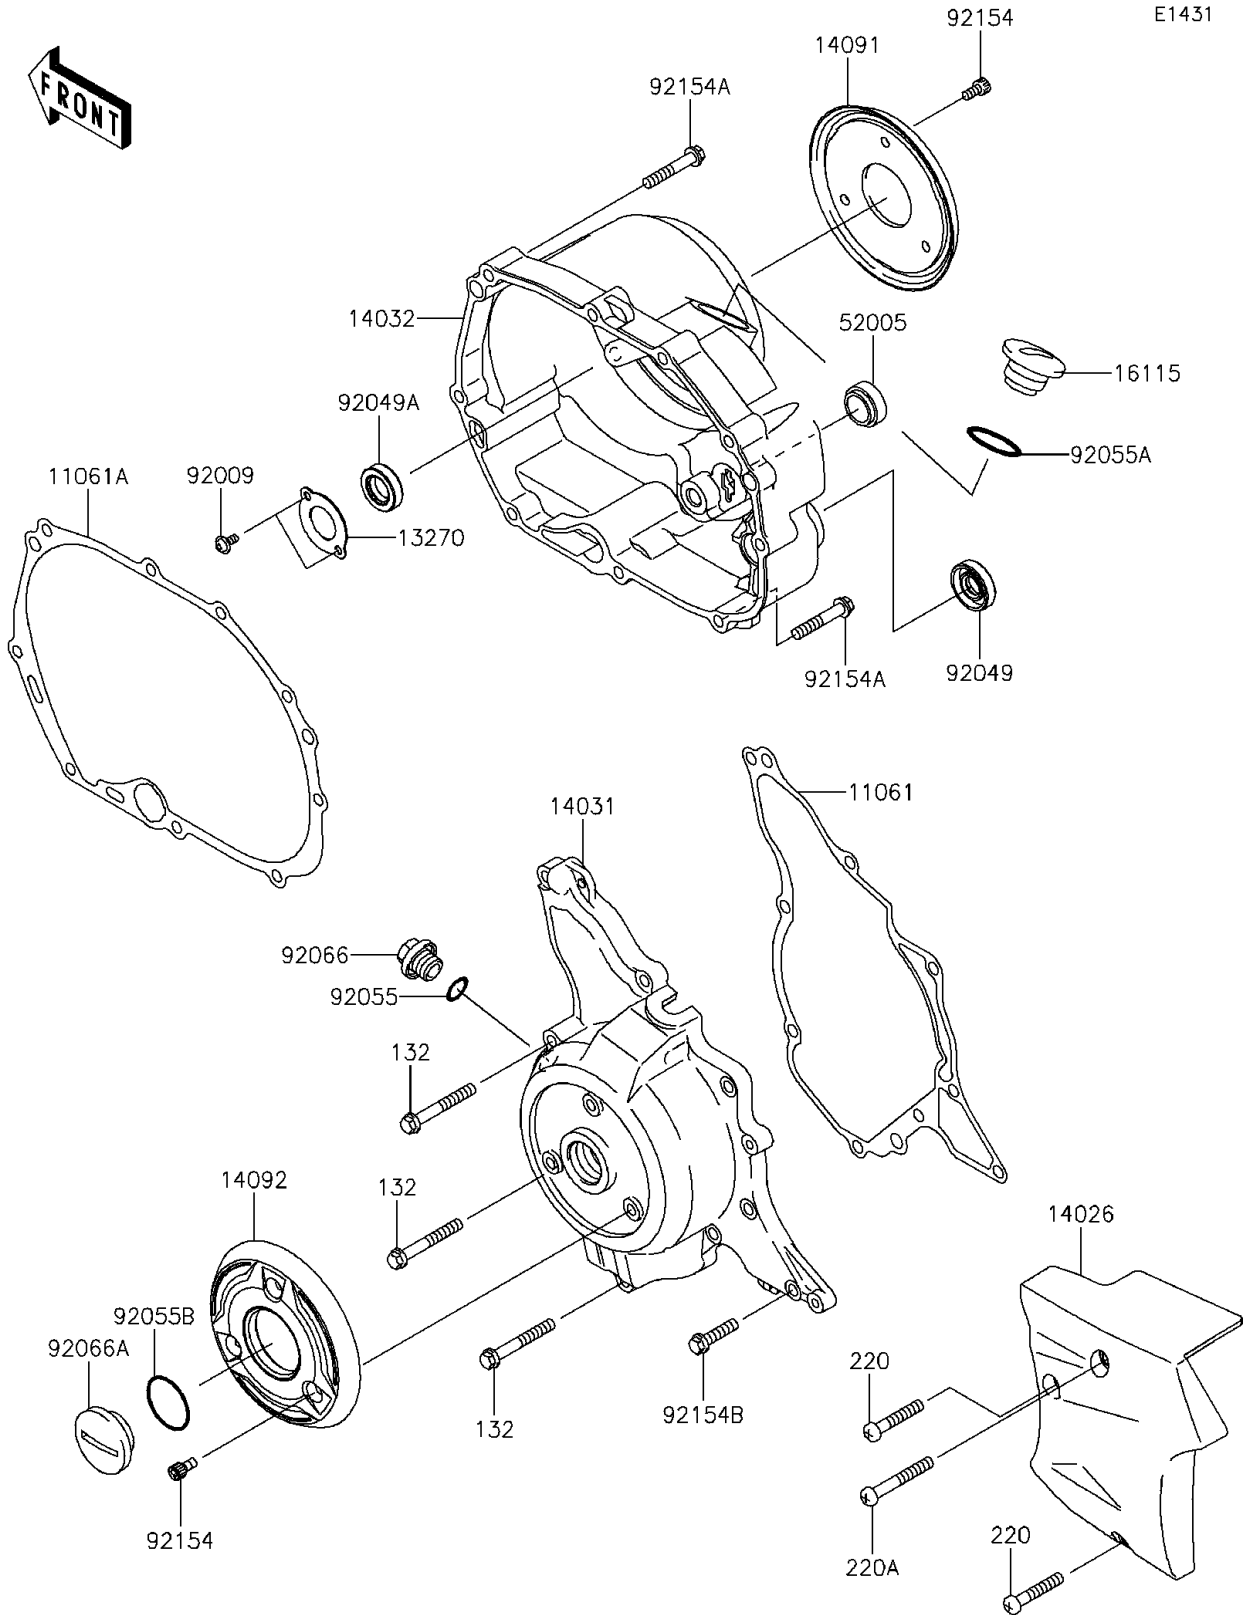

2013 KAZE HIT PARTS DIAGRAM

Engine Cover(s)

E1431

2013 KAZE HIT PARTS LIST

Engine Cover(s)

| ITEM NAME | PART NUMBER | QUANTITY |
|---|---------------|----------|
| BOLT-FLANGED-SMALL,6X45 (Ref # 132) | 132BA0645 | 3 |
| SCREW-PAN-CROS,6X35 (Ref # 220) | 220AD0635 | 2 |
| SCREW-PAN-CROS,6X45 (Ref # 220A) | 220AD0645 | 1 |
| GASKET,GENERATOR COVER (Ref # 11061) | 11061-0257 | 1 |
| GASKET,CLUTCH COVER (Ref # 11061A) | 11061-0426 | 1 |
| PLATE (Ref # 13270) | 13270-1800 | 1 |
| COVER-CHAIN,M.M.GOLD (Ref # 14026) | 14026-0073-D3 | 1 |
| COVER-GENERATOR,M.M.GOLD (Ref # 14031) | 14031-0119-D3 | 1 |
| COVER-CLUTCH,M.M.GOLD (Ref # 14032) | 14032-0112-D3 | 1 |
| COVER,HEAT INSULATOR (Ref # 14091) | 14091-1444 | 1 |
| COVER (Ref # 14092) | 14092-0029 | 1 |
| CAP-OIL FILLER (Ref # 16115) | 16115-1067 | 1 |
| GAUGE,OIL LEVEL (Ref # 52005) | 52005-0019 | 1 |
| SCREW (Ref # 92009) | 92009-1745 | 2 |
| SEAL-OIL,S 12 28 7 HS (Ref # 92049) | 92049-0051 | 1 |
| SEAL-OIL (Ref # 92049A) | 92049-1430 | 1 |
| RING-O,14.8X2.4 (Ref # 92055) | 92055-0194 | 1 |
| RING-O,31.5X2.6 (Ref # 92055A) | 92055-049 | 1 |
| RING-O,25.7X2.4 (Ref # 92055B) | 92055-0716 | 1 |
| PLUG,14X10 (Ref # 92066) | 92066-0724 | 1 |
| PLUG,GENERATOR COVER CAP (Ref # 92066A) | 92066-1565 | 1 |
| BOLT,SOCKET,5X10 (Ref # 92154) | 92154-0789 | 6 |
| BOLT (Ref # 92154A) | 92154-1134 | 9 |
| BOLT,FLANGED,6X25 (Ref # 92154B) | 92154-1156 | 6 |