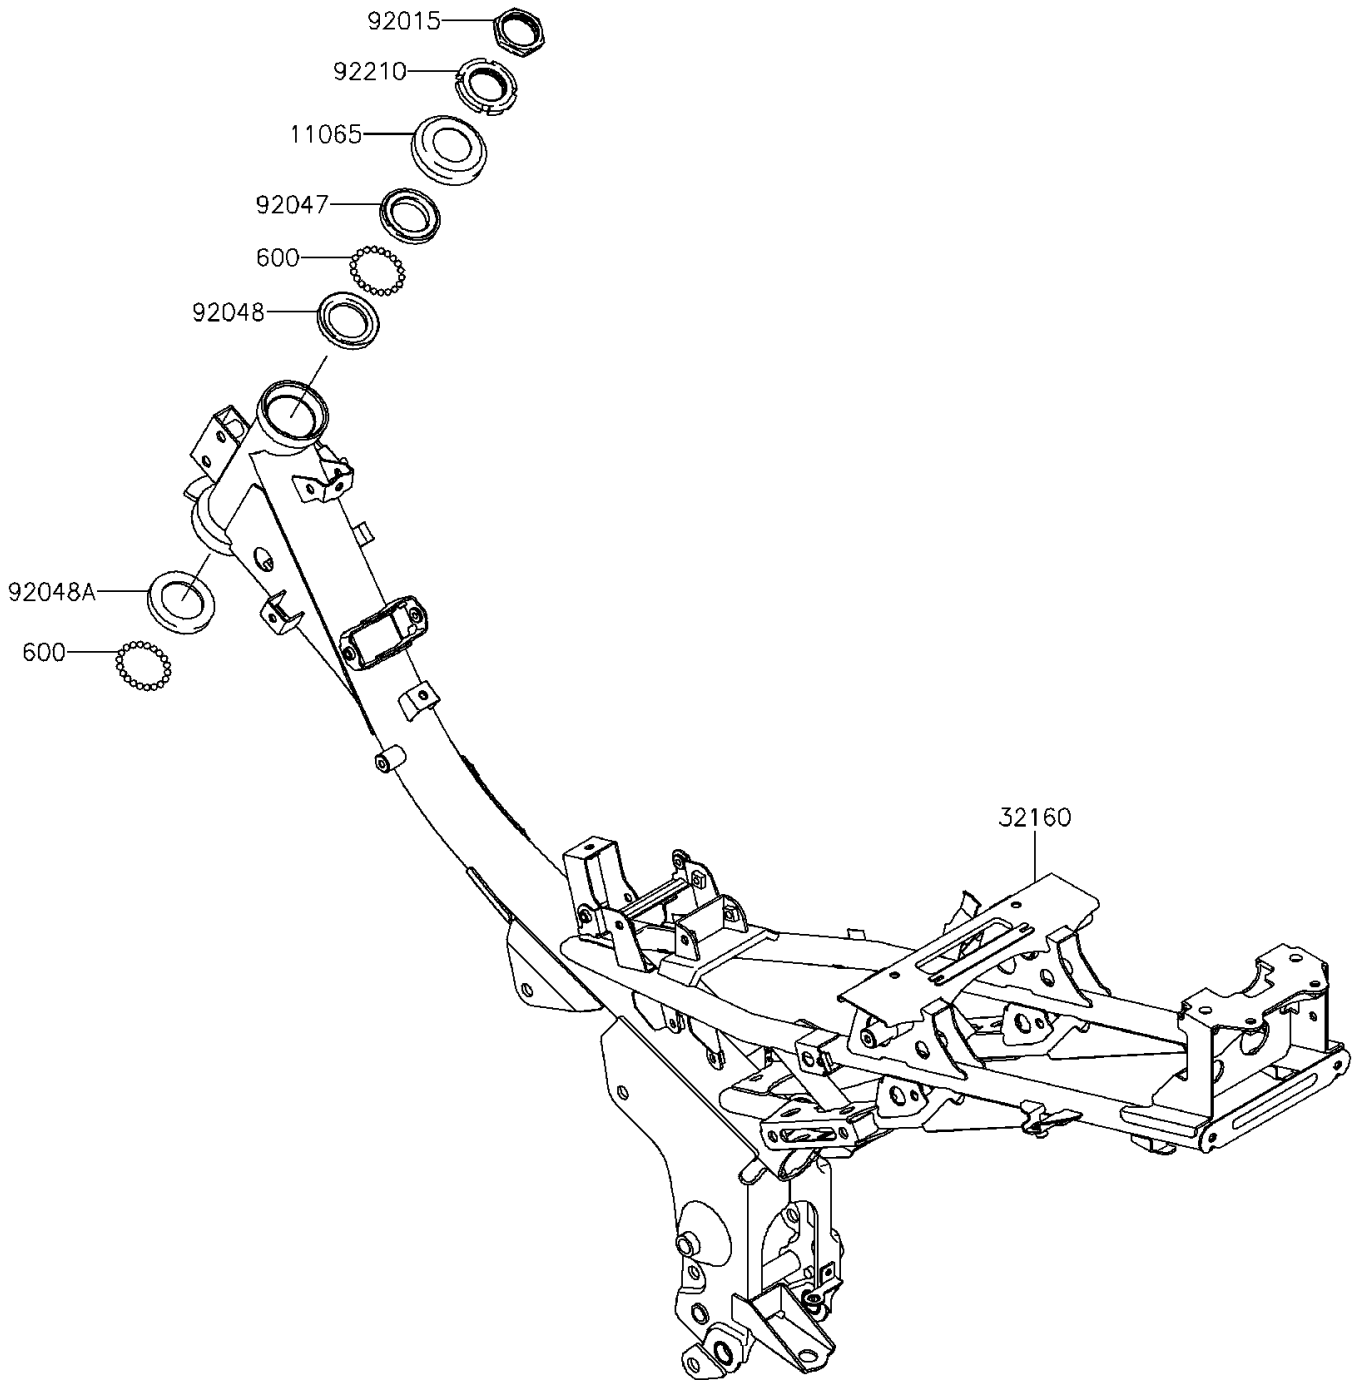

# 2013 KAZE HIT PARTS DIAGRAM

Frame

F2120

## 2013 KAZE HIT PARTS LIST

### Frame

ITEM NAME	PART NUMBER	QUANTITY
BALL-STEEL,1/4 (Ref # 600)	600A0800	39
CAP,STEERING STEM (Ref # 11065)	11065-0352	1
FRAME-COMP (Ref # 32160)	32160-0609	1
NUT,30MM (Ref # 92015)	92015-1901	1
RACE,STEERING STEM BEARING (Ref # 92047)	92047-011	1
RACE,STEERING STEM BEARING (Ref # 92048)	92048-006	1
RACE,STEERING STEM BEARING (Ref # 92048A)	92048-008	1
NUT,STEERING STEM,30MM (Ref # 92210)	92210-1378	1