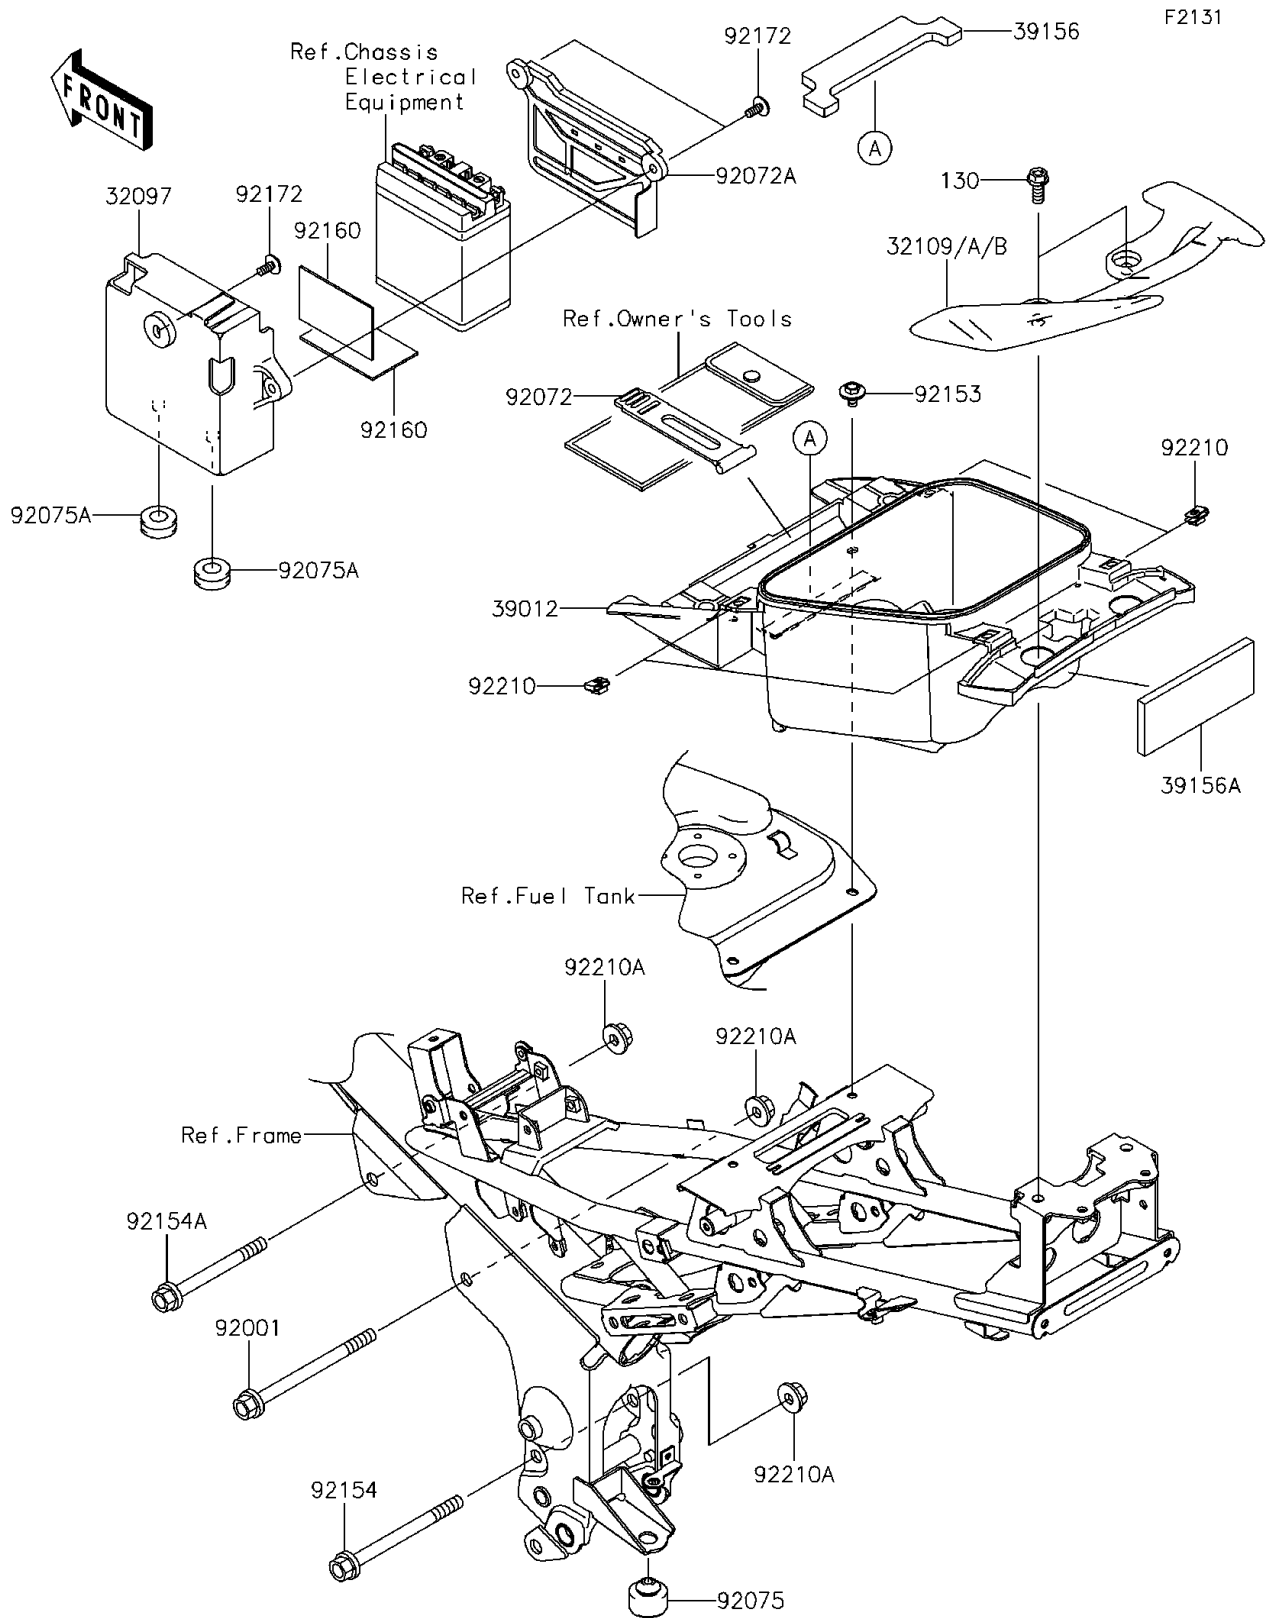

2013 KAZE HIT PARTS DIAGRAM

Frame Fittings

2013 KAZE HIT PARTS LIST

Frame Fittings

ITEM NAME	PART NUMBER	QUANTITY
BOLT-FLANGED,8X20 (Ref # 130)	130BA0820	2
CASE-BATTERY (Ref # 32097)	32097-1169	1
GRIP-FRAME,P.RED (Ref # 32109)	32109-0026-21F	1
GRIP-FRAME,M.SILVER (Ref # 32109A)	32109-0026-34G	1
GRIP-FRAME,L.GREEN (Ref # 32109B)	32109-0026-777	1
CASE-STORAGE (Ref # 39012)	39012-0029	1
PAD (Ref # 39156)	39156-0601	1
PAD,AIR CLEANER (Ref # 39156A)	39156-1696	1
BOLT,FLANGED,10X130 (Ref # 92001)	92001-1604	1
BAND,TOOL (Ref # 92072)	92072-0056	1
BAND,BATTERY (Ref # 92072A)	92072-1345	1
DAMPER (Ref # 92075)	92075-015	1
DAMPER (Ref # 92075A)	92075-051	2
BOLT,6X14 (Ref # 92153)	92153-0819	2
BOLT,FLANGED,10X120 (Ref # 92154)	92154-0408	1
BOLT,FLANGED,10X100 (Ref # 92154A)	92154-0754	1
DAMPER,BATTERY (Ref # 92160)	92160-1292	2
SCREW,6X14 (Ref # 92172)	92172-0055	3
NUT,PLATE,5MM (Ref # 92210)	92210-0262	4
NUT (Ref # 92210A)	92210-0607	3