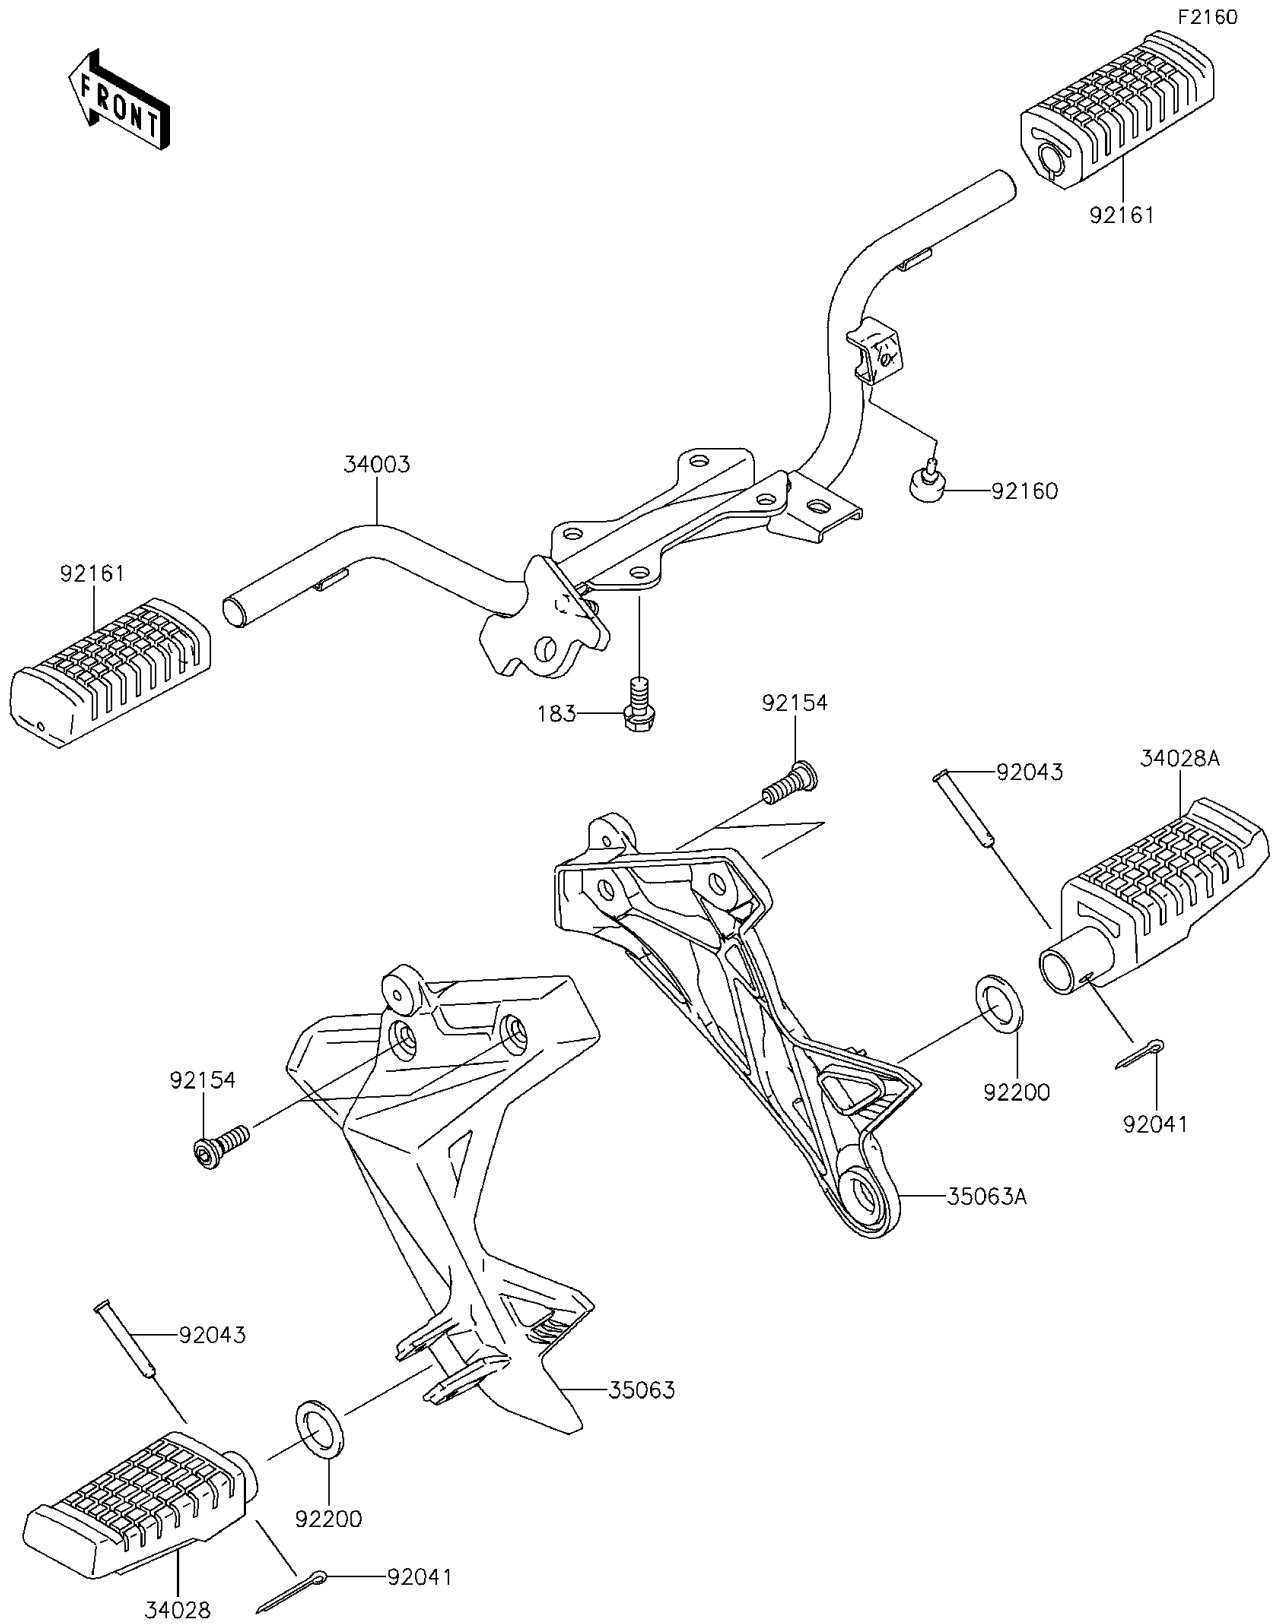

2013 KAZE HIT PARTS DIAGRAM

Footrests

2013 KAZE HIT PARTS LIST

Footrests

ITEM NAME	PART NUMBER	QUANTITY
BOLT-UPSET-WS-SMALL,8X20 (Ref # 183)	183BA0820	4
HOLDER-STEP,FR (Ref # 34003)	34003-0123	1
STEP,RR,LH (Ref # 34028)	34028-0155	1
STEP,RR,RH (Ref # 34028A)	34028-0156	1
STAY,RR,LH,P.SILVER (Ref # 35063)	35063-0638-458	1
STAY,RR,RH,P.SILVER (Ref # 35063A)	35063-0639-458	1
COTTER,2.0X15 (Ref # 92041)	92041-0008	2
PIN,6X37 (Ref # 92043)	92043-0045	2
BOLT,SOCKET,8X25 (Ref # 92154)	92154-0194	4
DAMPER,BRAKE STOPPER (Ref # 92160)	92160-1821	1
DAMPER,STEP RUBBER (Ref # 92161)	92161-1251	2
WASHER,20X30X2.3 (Ref # 92200)	92200-0732	2