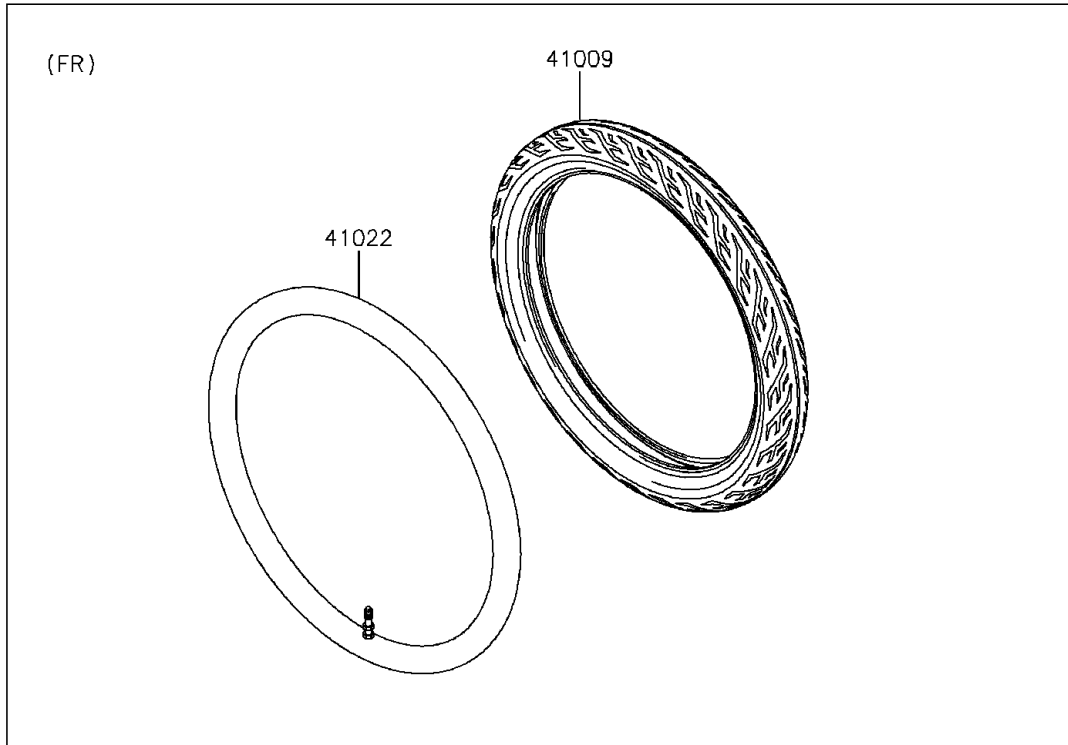

# 2013 KAZE HIT PARTS DIAGRAM

Tires

F2210

### Tires

ITEM NAME	PART NUMBER	QUANTITY
TIRE,FR,70/90-17 38P,NR73(IRC) (Ref # 41009)	41009-0101	1
TIRE,RR,80/90-17 44P,NR73(IRC) (Ref # 41009A)	41009-0102	1
TUBE-TIRE,FR,70/90-17(IRC) (Ref # 41022)	41022-0011	1
TUBE-TIRE,RR,80/90-17(IRC) (Ref # 41022A)	41022-0012	1