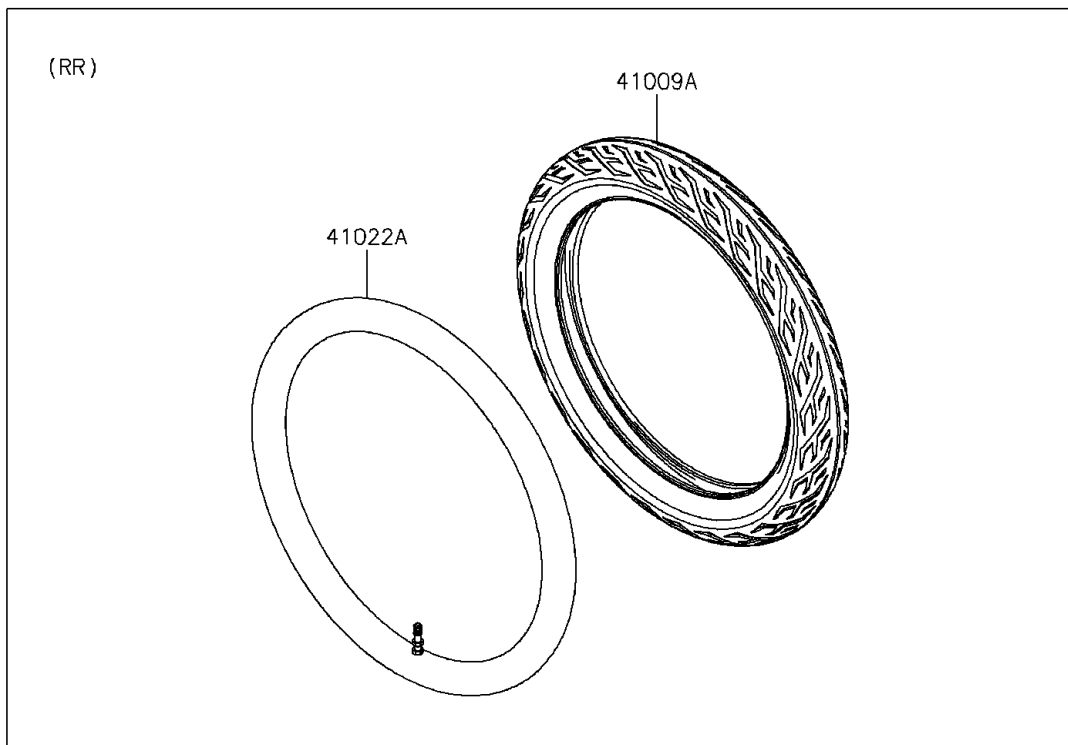

# 2013 KAZE HIT PARTS DIAGRAM

Tires

F2210

### Tires

ITEM NAME	PART NUMBER	QUANTITY
TIRE,FR,70/90-17 38P,NR73(IRC) (Ref # 41009)	41009-0101	1
TIRE,RR,80/90-17 44P,NR73(IRC) (Ref # 41009A)	41009-0102	1
TUBE-TIRE,FR,70/90-17(IRC) (Ref # 41022)	41022-0011	1
TUBE-TIRE,RR,80/90-17(IRC) (Ref # 41022A)	41022-0012	1