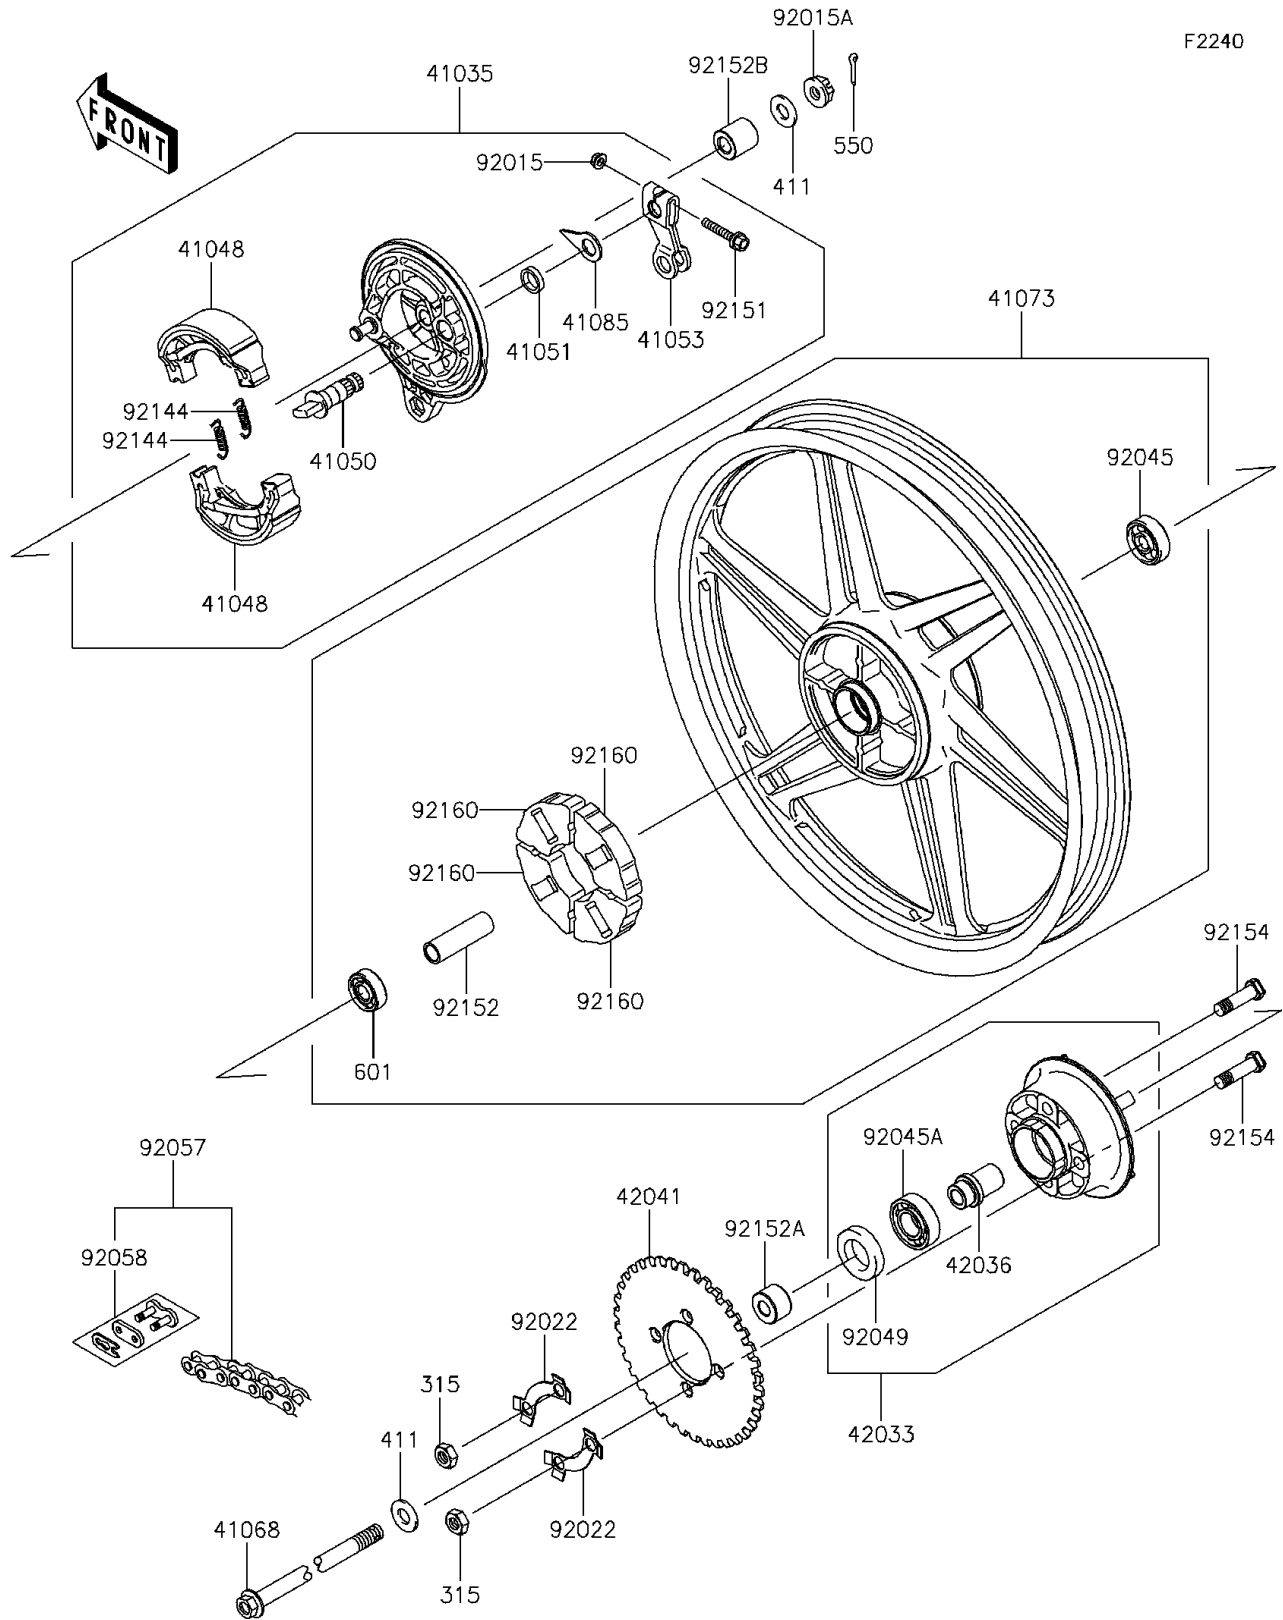

2013 KAZE HIT PARTS DIAGRAM

Rear Hub

2013 KAZE HIT PARTS LIST

Rear Hub

ITEM NAME	PART NUMBER	QUANTITY
NUT-HEX-FINE,10MM (Ref # 315)	315AA1000	4
WASHER-PLAIN,12MM (Ref # 411)	411AA1200	2
PIN-COTTER,3.0X25 (Ref # 550)	550AA3025	1
BEARING-BALL,#6201UG (Ref # 601)	601B6201UG	1
PANEL-ASSY-BRAKE,RR,BLACK (Ref # 41035)	41035-0085-10	1
SHOE-BRAKE (Ref # 41048)	41048-0008	2
CAM-BRAKE (Ref # 41050)	41050-1098	1
SEAL,BRAKE CAM (Ref # 41051)	41051-001	1
LEVER-BRAKE CAM (Ref # 41053)	41053-1089	1
AXLE (Ref # 41068)	41068-0082	1
WHEEL-ASSY,RR,G.BLACK (Ref # 41073)	41073-0570-21V	1
INDICATOR (Ref # 41085)	41085-1079	1
COUPLING-ASSY,RR HUB (Ref # 42033)	42033-0024	1
SLEEVE,RR HUB COUPLING,L=29 (Ref # 42036)	42036-0041	1
SPROCKET-HUB,38T (Ref # 42041)	42041-0112	1
NUT,FLANGED,6MM (Ref # 92015)	92015-1367	1
NUT,CASTLE,12MM (Ref # 92015A)	92015-1870	1
WASHER,LOCK (Ref # 92022)	92022-1705	2
BEARING-BALL,#6301DUC3E (Ref # 92045)	92045-0714	1
BEARING-BALL,#6004UG (Ref # 92045A)	92045-0717	1
SEAL-OIL,S 26 42 8 (Ref # 92049)	92049-1428	1
CHAIN,DRIVE,RK420SBX104L (Ref # 92057)	92057-0162	1
JOINT-CHAIN,DRIVE (Ref # 92058)	92058-0020	1
SPRING,BRAKE SHOE (Ref # 92144)	92144-1907	2
BOLT,FLANGED,6X34 (Ref # 92151)	92151-1209	1
COLLAR,RR BRAKE DRUM,L=58 (Ref # 92152)	92152-0354	1
COLLAR,RR AXLE,LH,L=17 (Ref # 92152A)	92152-0452	1
COLLAR,12.2X24X25 (Ref # 92152B)	92152-0806	1
BOLT,10X36 (Ref # 92154)	92154-0770	4

2013 KAZE HIT PARTS LIST

Rear Hub

ITEM NAME	PART NUMBER	QUANTITY
DAMPER,SHOCK,RR HUB (Ref # 92160)	92160-1627	4