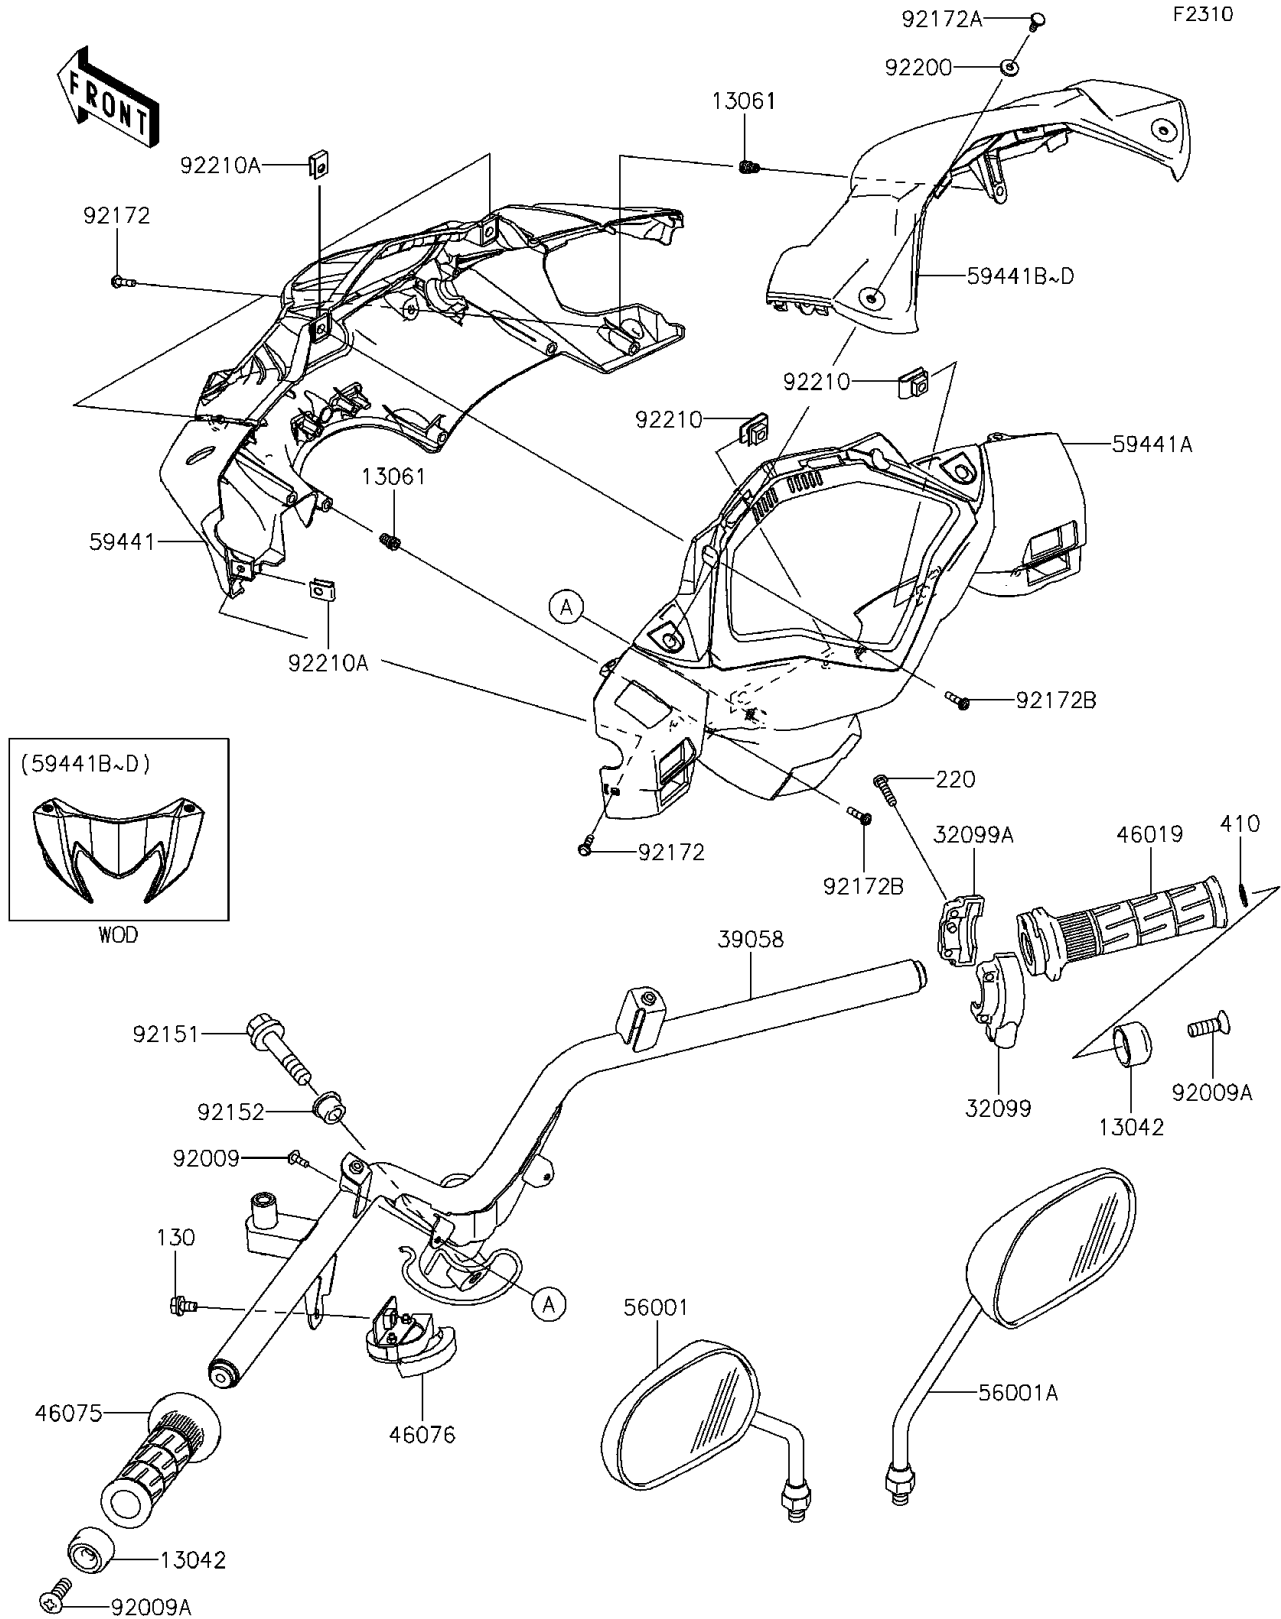

2013 KAZE HIT PARTS DIAGRAM

Handlebar

2013 KAZE HIT PARTS LIST

Handlebar

ITEM NAME	PART NUMBER	QUANTITY
BOLT-FLANGED,6X10 (Ref # 130)	130BB0610	1
SCREW-PAN-CROSS,5X20 (Ref # 220)	220F0520	2
WASHER-PLAIN-SMALL,8MM (Ref # 410)	410AA0800	AR
WEIGHT,HANDLE (Ref # 13042)	13042-0023	2
BOSS (Ref # 13061)	13061-0384	7
CASE,THROTTLE,RR (Ref # 32099)	32099-0008	1
CASE,THROTTLE,FR (Ref # 32099A)	32099-0012	1
HANDLE-COMP (Ref # 39058)	39058-0062	1
GRIP-ASSY,THROTTLE (Ref # 46019)	46019-0061	1
GRIP,LH (Ref # 46075)	46075-0007	1
LEVER-ASSY-GRIP,CHOKE (Ref # 46076)	46076-0071	1
MIRROR-ASSY,LH (Ref # 56001)	56001-0176	1
MIRROR-ASSY,RH (Ref # 56001A)	56001-0177	1
COVER-HANDLE,FR,F.BLACK (Ref # 59441)	59441-0036-6Z	1
COVER-HANDLE,RR,F.BLACK (Ref # 59441A)	59441-0037-6Z	1
COVER-HANDLE,TOP,P.RED (Ref # 59441B)	59441-0038-21F	1
COVER-HANDLE,TOP,M.SILVER (Ref # 59441C)	59441-0038-34G	1
COVER-HANDLE,TOP,L.GREEN (Ref # 59441D)	59441-0038-777	1
SCREW,TAPPING,4X12,BLACK (Ref # 92009)	92009-1142	2
SCREW,8X25 (Ref # 92009A)	92009-1717	2
BOLT,FLANGED,10X45 (Ref # 92151)	92151-1413	1
COLLAR (Ref # 92152)	92152-1106	1
SCREW,4X12 (Ref # 92172)	92172-0442	3
SCREW,4X12 (Ref # 92172A)	92172-0451	2
SCREW,4X16 (Ref # 92172B)	92172-1066	7
WASHER,4X9.5X1 (Ref # 92200)	92200-0546	2
NUT,6MM (Ref # 92210)	92210-0218	2
NUT (Ref # 92210A)	92210-0339	3