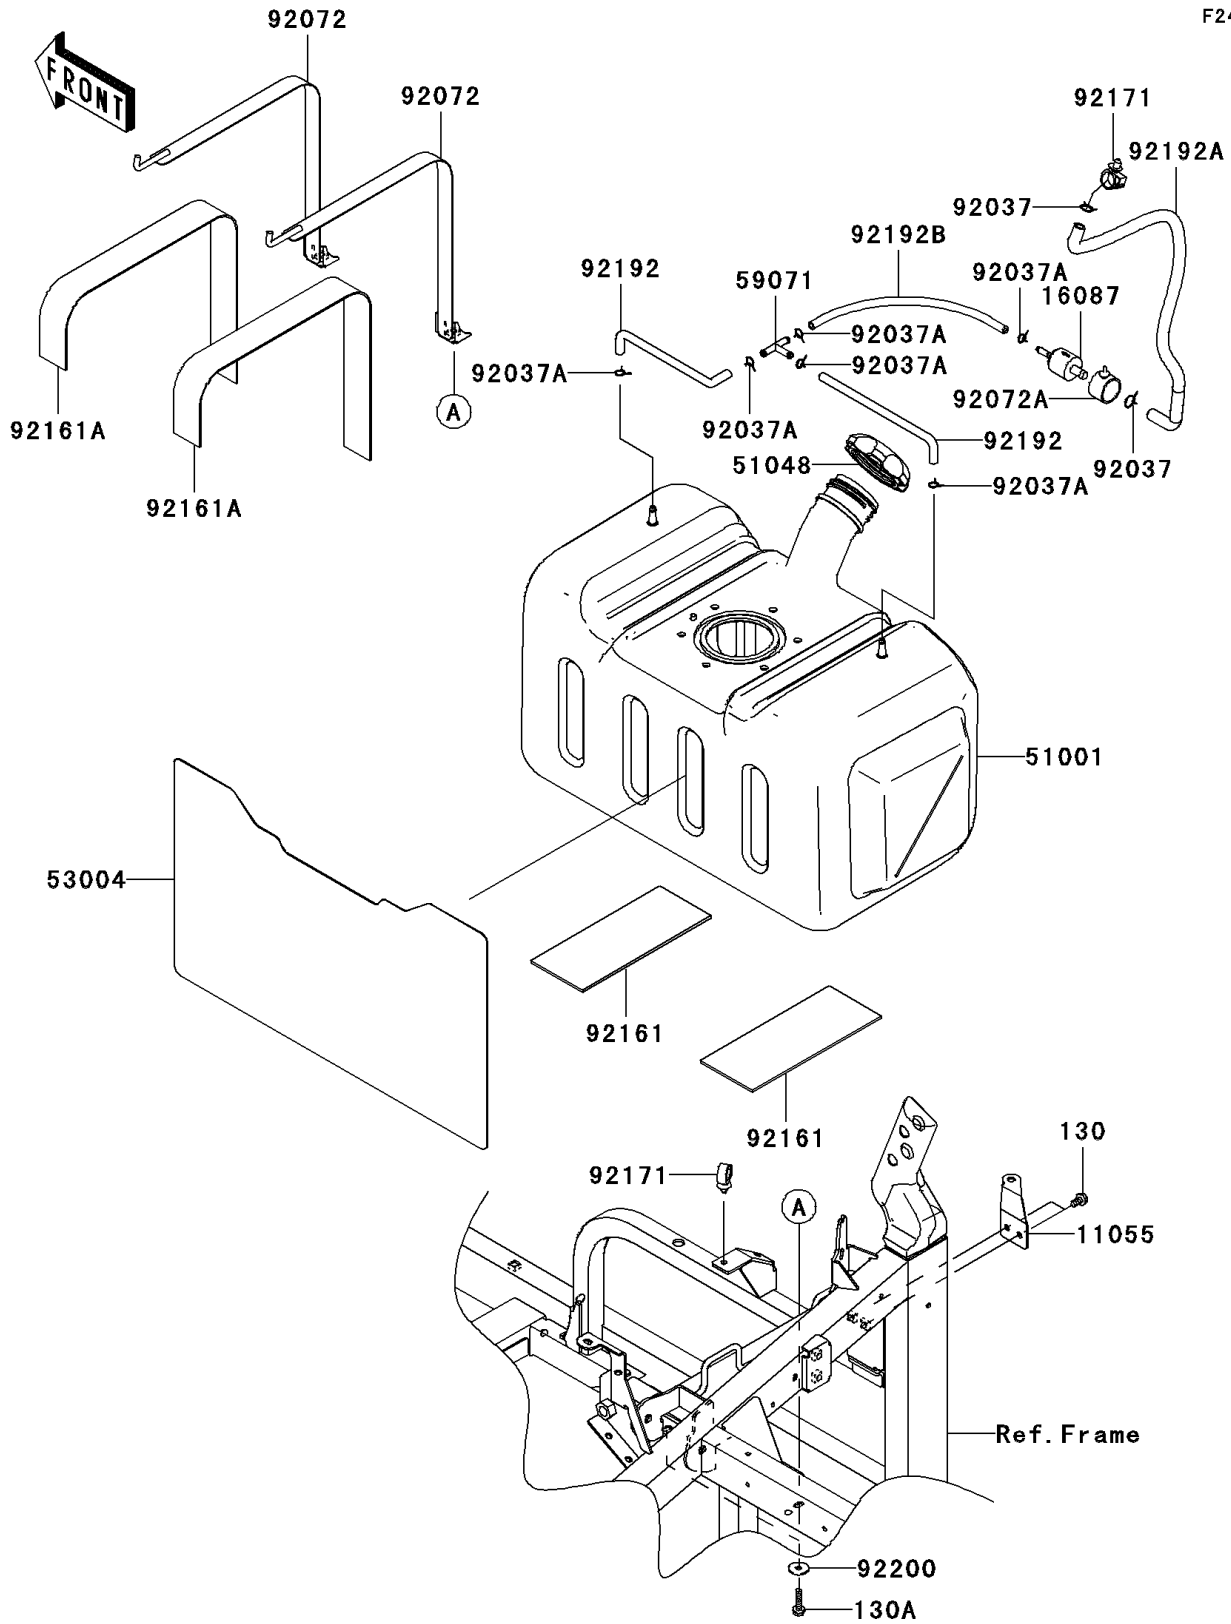

2009 Teryx® 750 FI 4x4 NRA Outdoors PARTS DIAGRAM

Fuel Tank

F2410

2009 Teryx® 750 FI 4x4 NRA Outdoors PARTS LIST

Fuel Tank

ITEM NAME	PART NUMBER	QUANTITY
BOLT-FLANGED,6X12 (Ref # 130)	130BA0612	2
BOLT-FLANGED,6X25 (Ref # 130A)	130BA0625	2
BRACKET,BREATHER TUBE (Ref # 11055)	11055-1554	1
VALVE-CHECK (Ref # 16087)	16087-0002	1
TANK-COMP-FUEL (Ref # 51001)	51001-0291	1
CAP-ASSY-TANK,FUEL (Ref # 51048)	51048-0028	1
MAT,FUEL TANK (Ref # 53004)	53004-0046	1
JOINT (Ref # 59071)	59071-3705	1
CLAMP,HOSE CLIP (Ref # 92037)	92037-1181	2
CLAMP,TUBE (Ref # 92037A)	92037-1461	6
BAND,FUEL TANK (Ref # 92072)	92072-0132	2
BAND (Ref # 92072A)	92072-1438	1
DAMPER (Ref # 92161)	92161-0743	2
DAMPER,FUEL TANK (Ref # 92161A)	92161-0794	2
CLAMP (Ref # 92171)	92171-0453	2
TUBE,BREATHER (Ref # 92192)	92192-0773	2
TUBE,BREATHER (Ref # 92192A)	92192-0775	1
TUBE,BREATHER (Ref # 92192B)	92192-0814	1
WASHER,6.5X22X1.6 (Ref # 92200)	92200-1087	2