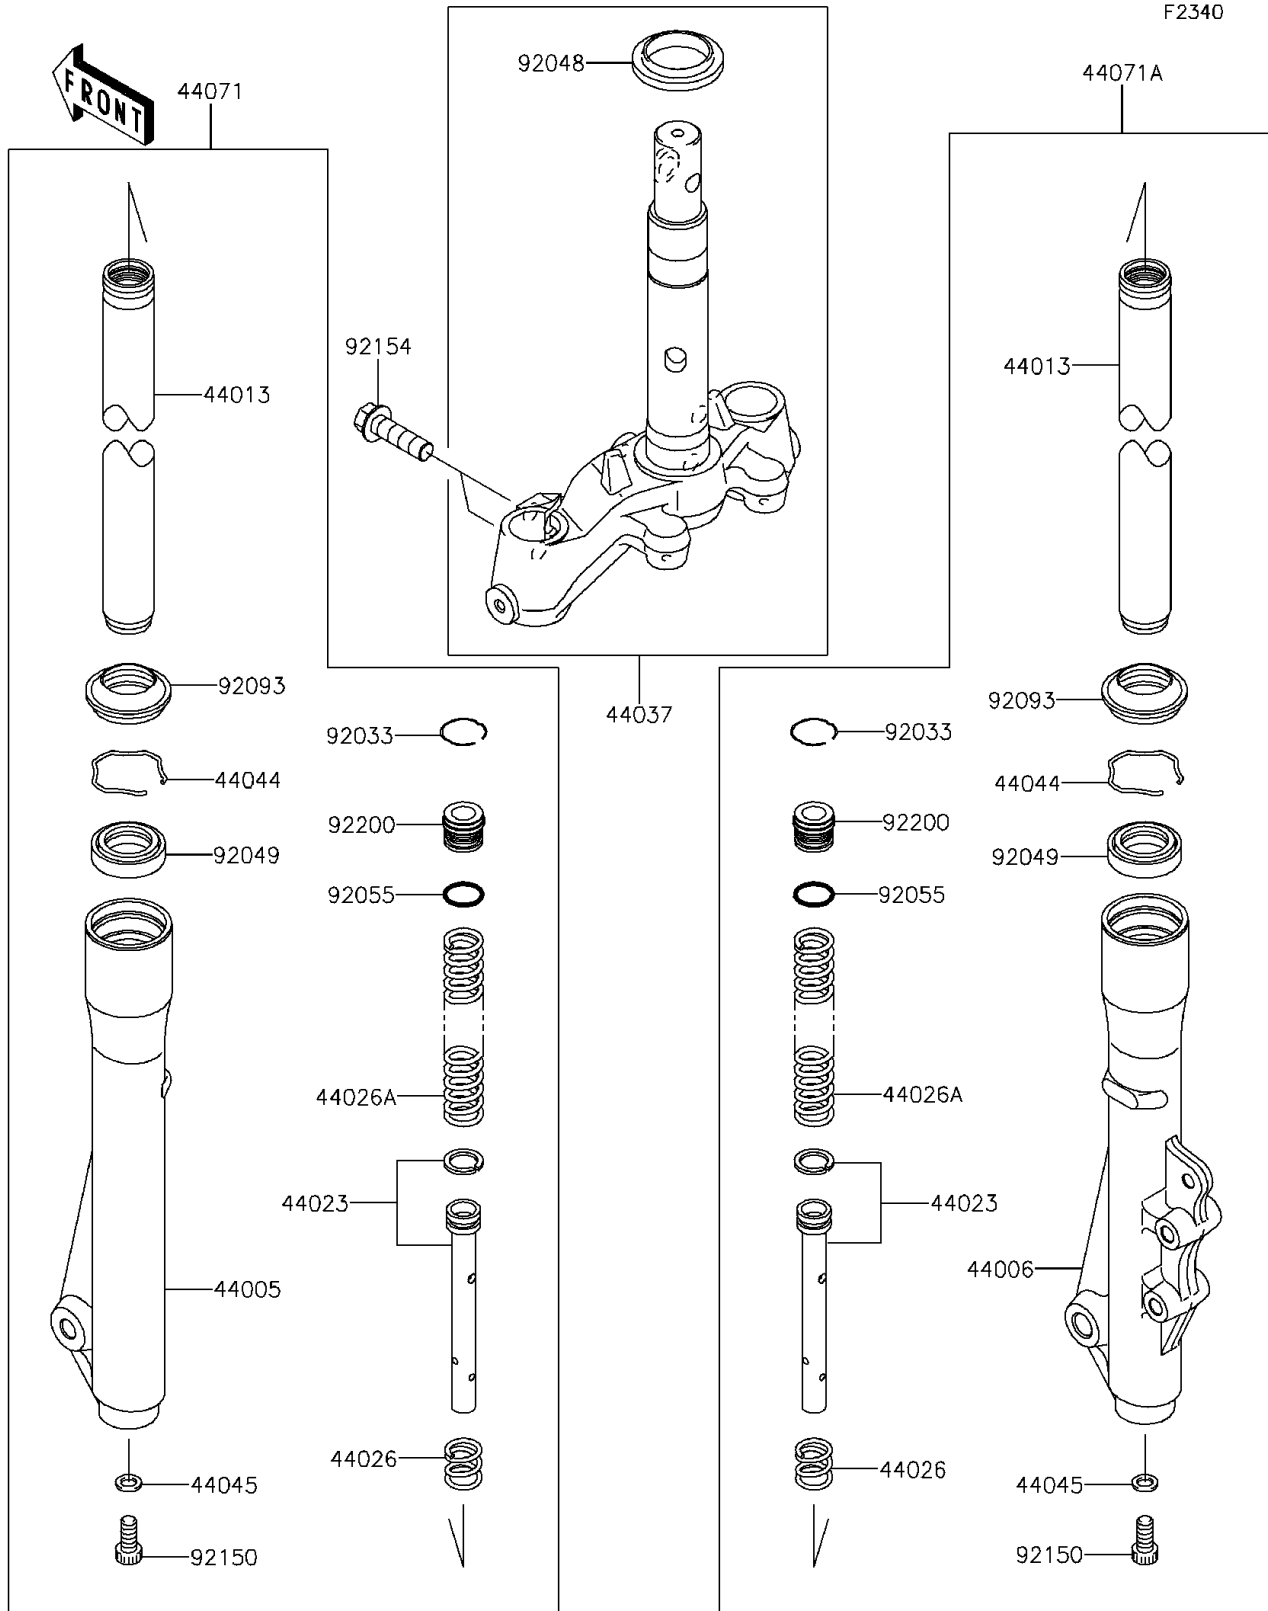

2013 KAZE HIT PARTS DIAGRAM

Front Fork

2013 KAZE HIT PARTS LIST

Front Fork

ITEM NAME	PART NUMBER	QUANTITY
PIPE-LEFT FORK OUTER,P.SILVER (Ref # 44005)	44005-0054-458	1
PIPE-RIGHT FORK OUTER,P.SILVER (Ref # 44006)	44006-0053-458	1
PIPE-FORK INNER (Ref # 44013)	44013-0211	2
CYLINDER-SET-FORK (Ref # 44023)	44023-0101	2
SPRING-FRONT FORK (Ref # 44026)	44026-0150	2
SPRING-FRONT FORK (Ref # 44026A)	44026-0172	2
HOLDER-FORK UNDER (Ref # 44037)	44037-0103	1
RING-SNAP,45MM (Ref # 44044)	44044-020	2
GASKET,FORK CYLINDER BOLT (Ref # 44045)	44045-051	2
DAMPER-ASSY,LH,P.SILVER (Ref # 44071)	44071-0786-458	1
DAMPER-ASSY,RH,P.SILVER (Ref # 44071A)	44071-0797-458	1
RING-SNAP (Ref # 92033)	92033-1328	2
RACE,STEERING STEM BEARING (Ref # 92048)	92048-1119	1
SEAL-OIL (Ref # 92049)	92049-0728	2
RING-O (Ref # 92055)	92055-1675	2
SEAL,FORK OUTER TUBE (Ref # 92093)	92093-1559	2
BOLT,SOCKET,8X18 (Ref # 92150)	92150-1432	2
BOLT,FLANGED,10X35 (Ref # 92154)	92154-0353	4
WASHER (Ref # 92200)	92200-1612	2