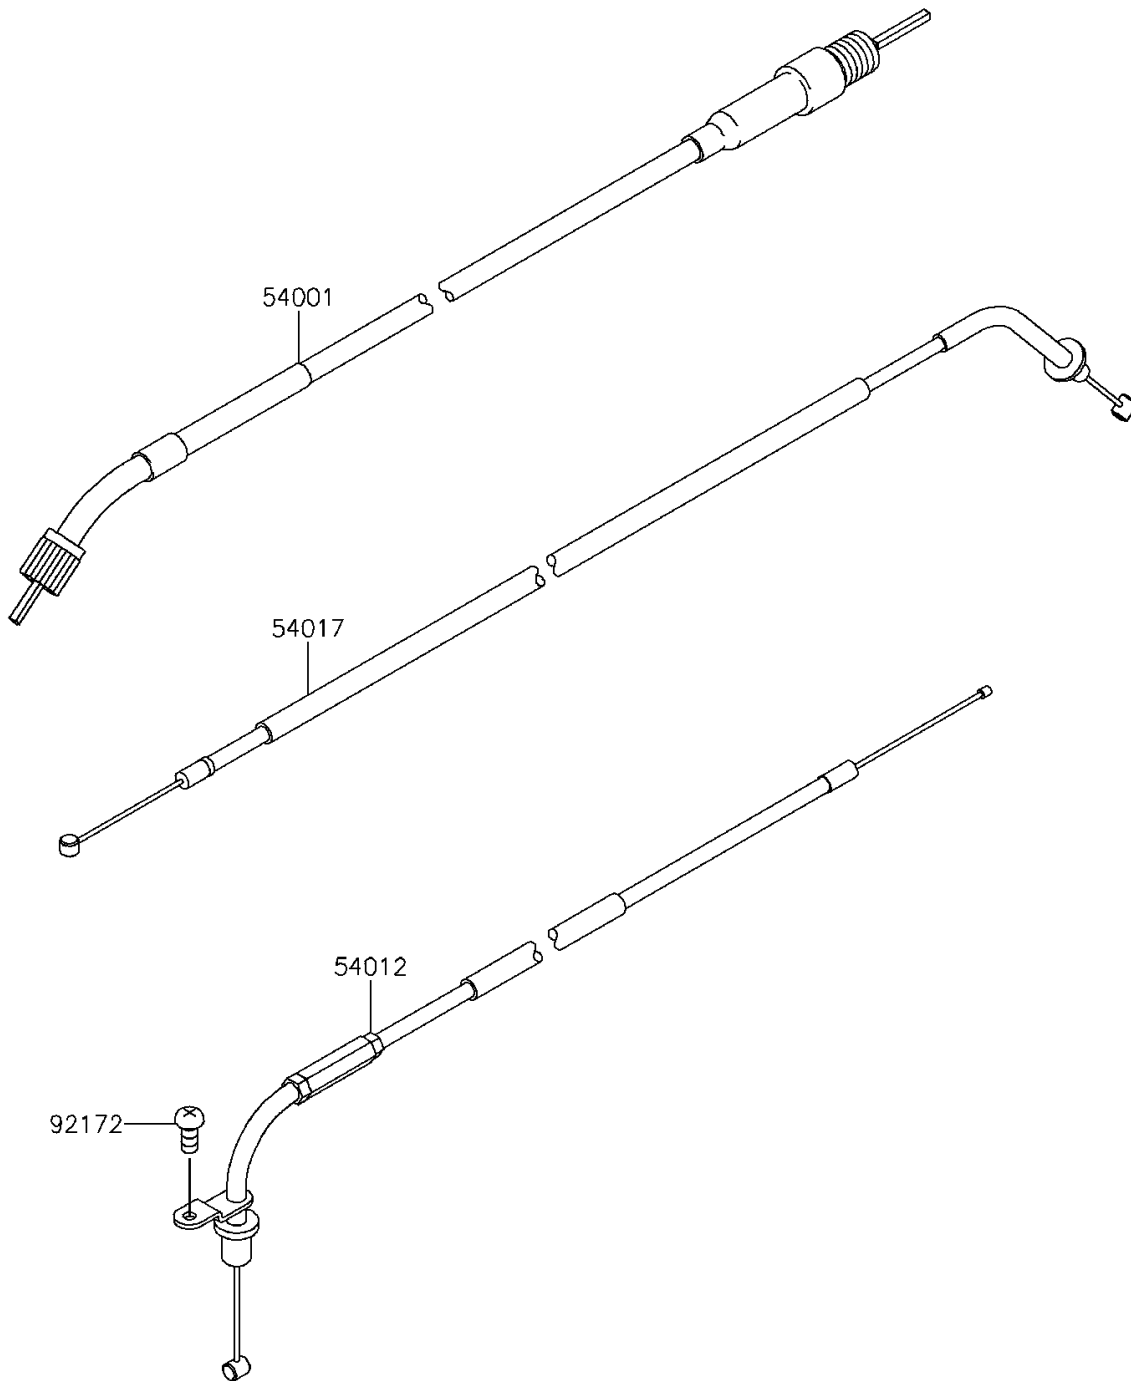

# 2013 KAZE HIT PARTS DIAGRAM

Cables

F2540

## 2013 KAZE HIT PARTS LIST

### Cables

ITEM NAME	PART NUMBER	QUANTITY
CABLE-SPEEDMETER (Ref # 54001)	54001-0022	1
CABLE-THROTTLE (Ref # 54012)	54012-0565	1
CABLE-STARTER (Ref # 54017)	54017-0302	1
SCREW (Ref # 92172)	92172-0734	1