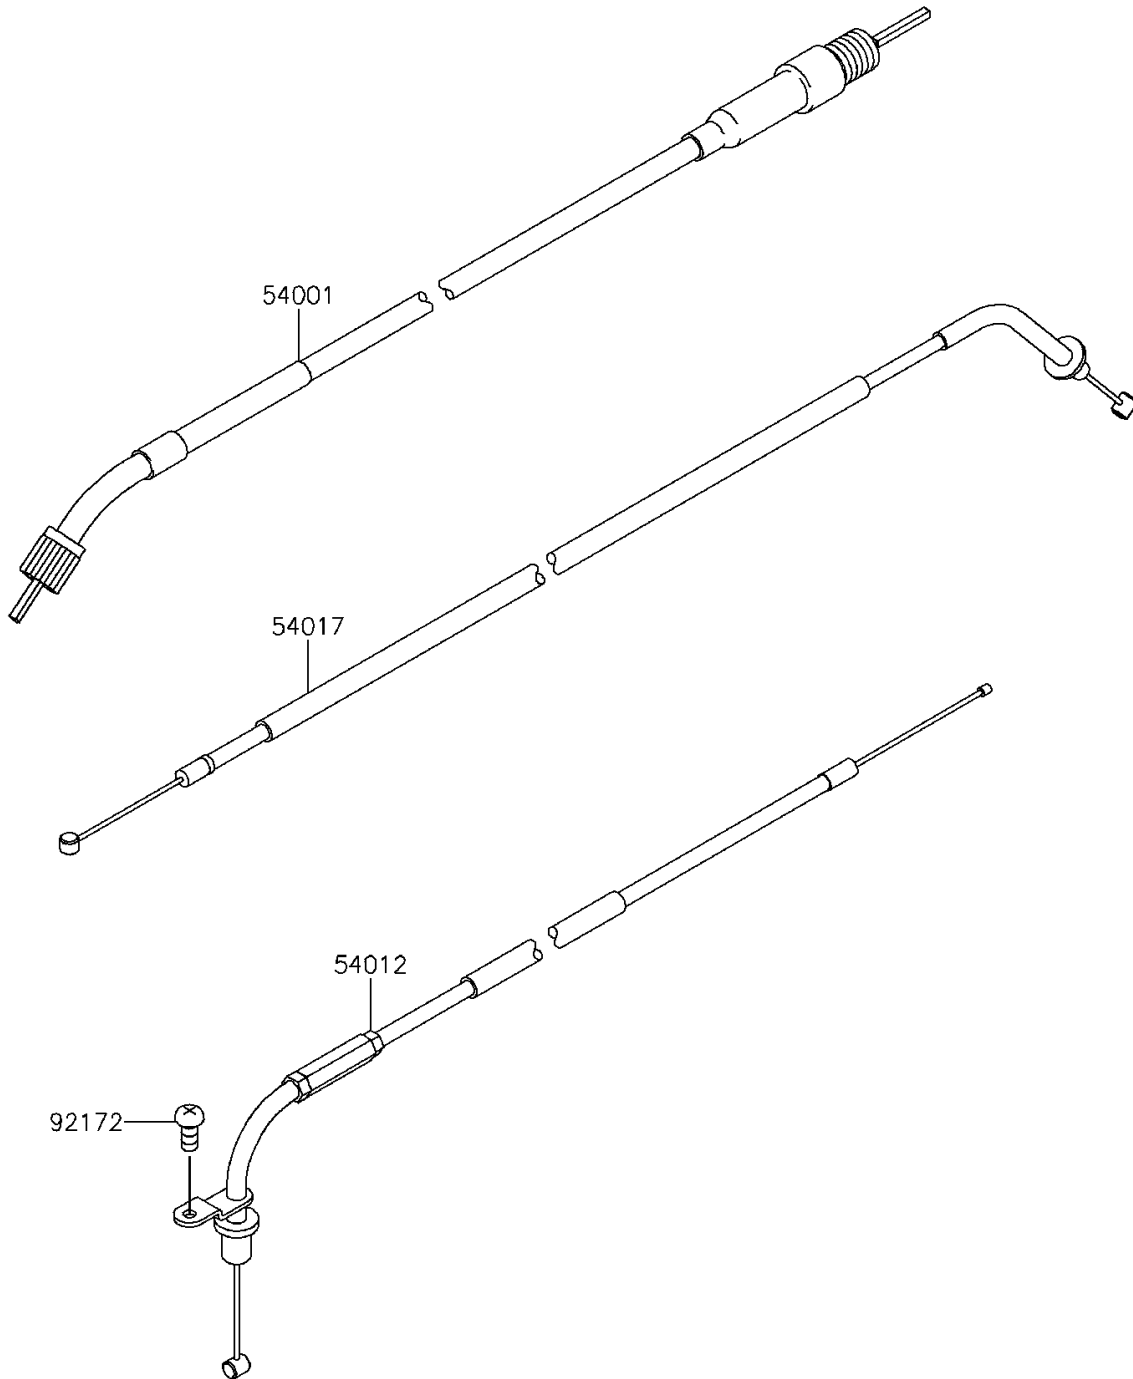

2013 KAZE HIT PARTS DIAGRAM

Cables

F2540

2013 KAZE HIT PARTS LIST

Cables

| ITEM NAME | PART NUMBER | QUANTITY |
|--------------------------------|-------------|----------|
| CABLE-SPEEDMETER (Ref # 54001) | 54001-0022 | 1 |
| CABLE-THROTTLE (Ref # 54012) | 54012-0565 | 1 |
| CABLE-STARTER (Ref # 54017) | 54017-0302 | 1 |
| SCREW (Ref # 92172) | 92172-0734 | 1 |