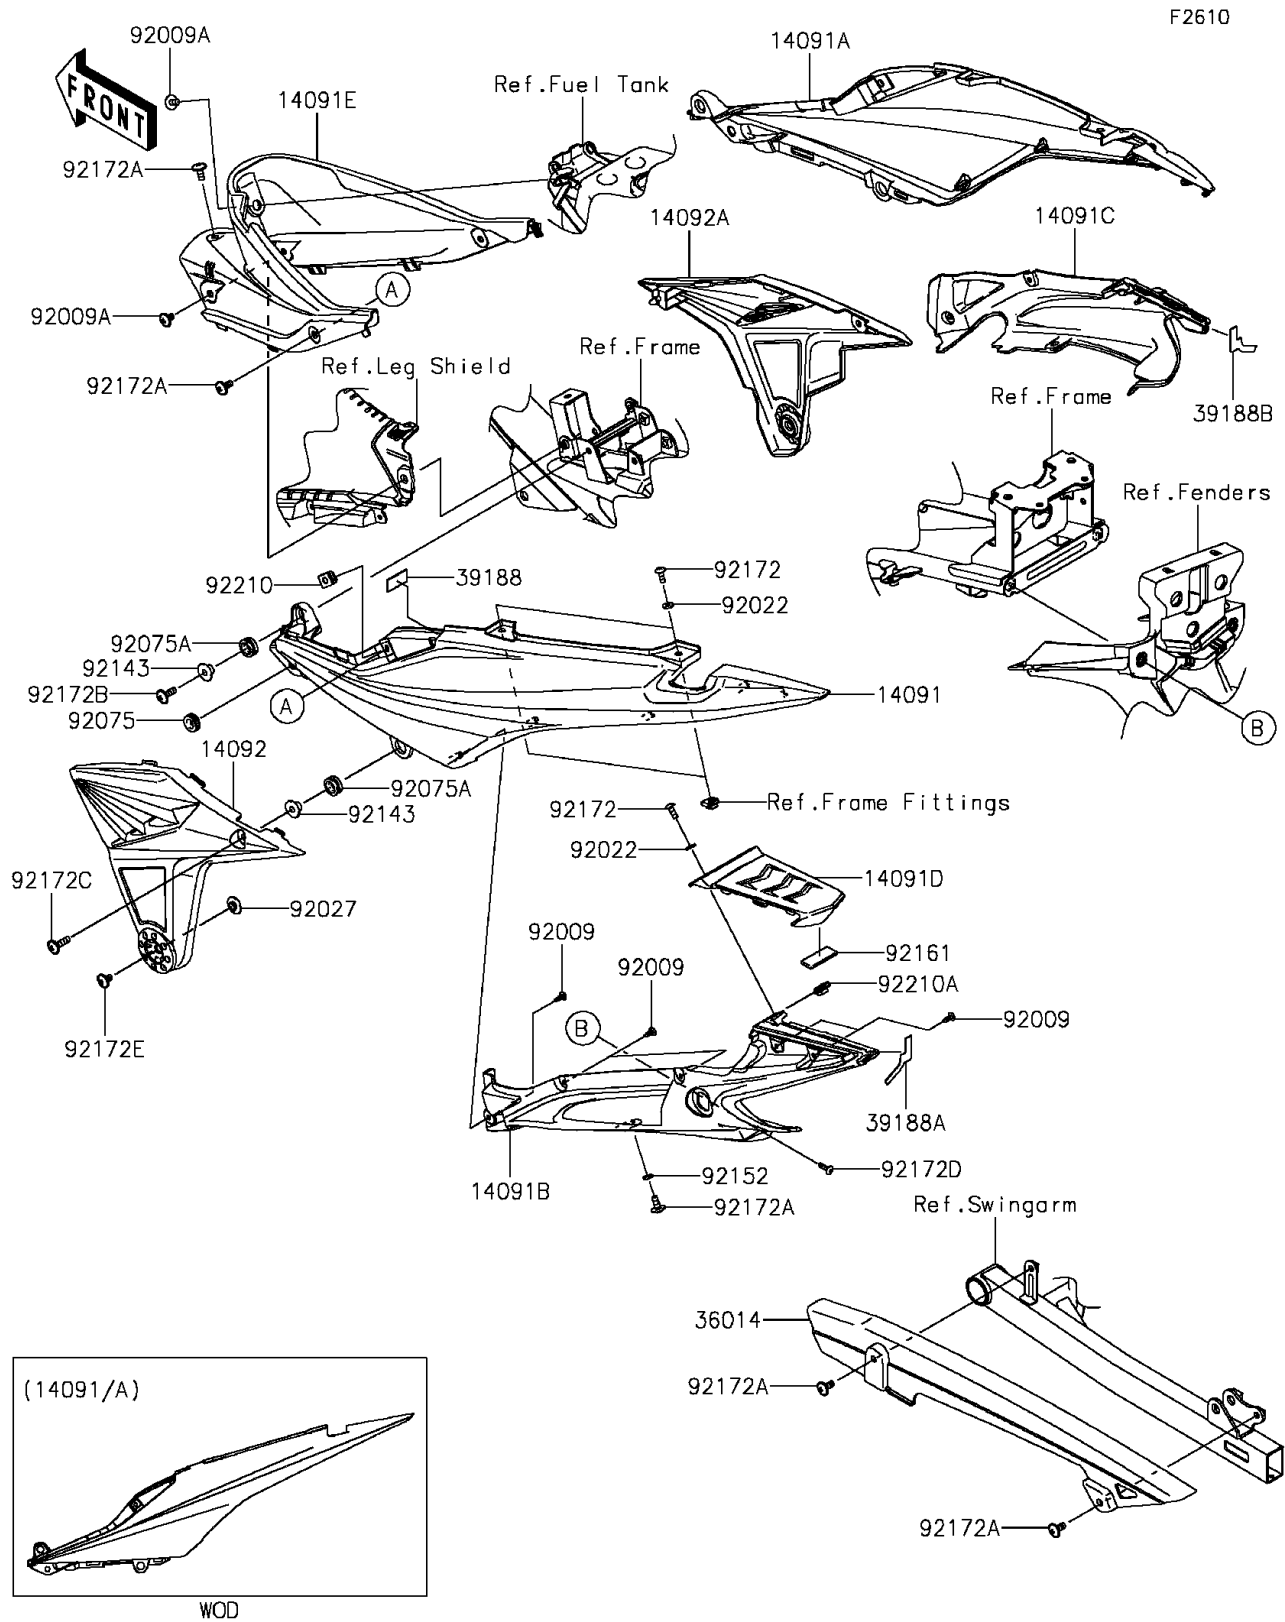

2013 KAZE HIT PARTS DIAGRAM

Side Covers/Chain Cover

2013 KAZE HIT PARTS LIST

Side Covers/Chain Cover

ITEM NAME	PART NUMBER	QUANTITY
COVER,TAIL,UPP,LH,M.F.S.BLACK (Ref # 14091)	14091-1778-21P	1
COVER,TAIL,UPP,RH,M.F.S.BLACK (Ref # 14091A)	14091-1779-21P	1
COVER,TAIL,LWR,LH,F.BLACK (Ref # 14091B)	14091-1780-6Z	1
COVER,TAIL,LWR,RH,F.BLACK (Ref # 14091C)	14091-1781-6Z	1
COVER,TAIL,CNT,M.F.S.BLACK (Ref # 14091D)	14091-1782-21P	1
COVER,TANK,F.BLACK (Ref # 14091E)	14091-1786-6Z	1
COVER,PIVOT,LH,F.BLACK (Ref # 14092)	14092-0169-6Z	1
COVER,PIVOT,RH,F.BLACK (Ref # 14092A)	14092-0170-6Z	1
CASE-CHAIN (Ref # 36014)	36014-0001	1
TAPE (Ref # 39188)	39188-0022	2
TAPE (Ref # 39188A)	39188-0023	1
TAPE (Ref # 39188B)	39188-0024	1
SCREW,TAPPING,4X12,BLACK (Ref # 92009)	92009-1142	10
SCREW,6X10 (Ref # 92009A)	92009-1729	3
WASHER,NYLON,5.3X11.5X1.5 (Ref # 92022)	92022-1521	6
COLLAR (Ref # 92027)	92027-1757	2
DAMPER (Ref # 92075)	92075-1629	2
DAMPER (Ref # 92075A)	92075-1634	4
COLLAR,L=9.6 (Ref # 92143)	92143-1016	4
COLLAR,6.4X8X3.3 (Ref # 92152)	92152-0813	2
DAMPER,40X15X3 (Ref # 92161)	92161-0983	1
SCREW (Ref # 92172)	92172-0016	6
SCREW,6X14 (Ref # 92172A)	92172-0055	7
SCREW,6X18 (Ref # 92172B)	92172-0192	2
SCREW,6X22 (Ref # 92172C)	92172-0373	2
SCREW,5X18 (Ref # 92172D)	92172-0443	2
SCREW,6X10 (Ref # 92172E)	92172-0491	2
NUT,6MM (Ref # 92210)	92210-0218	2
NUT,PLATE,5MM (Ref # 92210A)	92210-0262	2