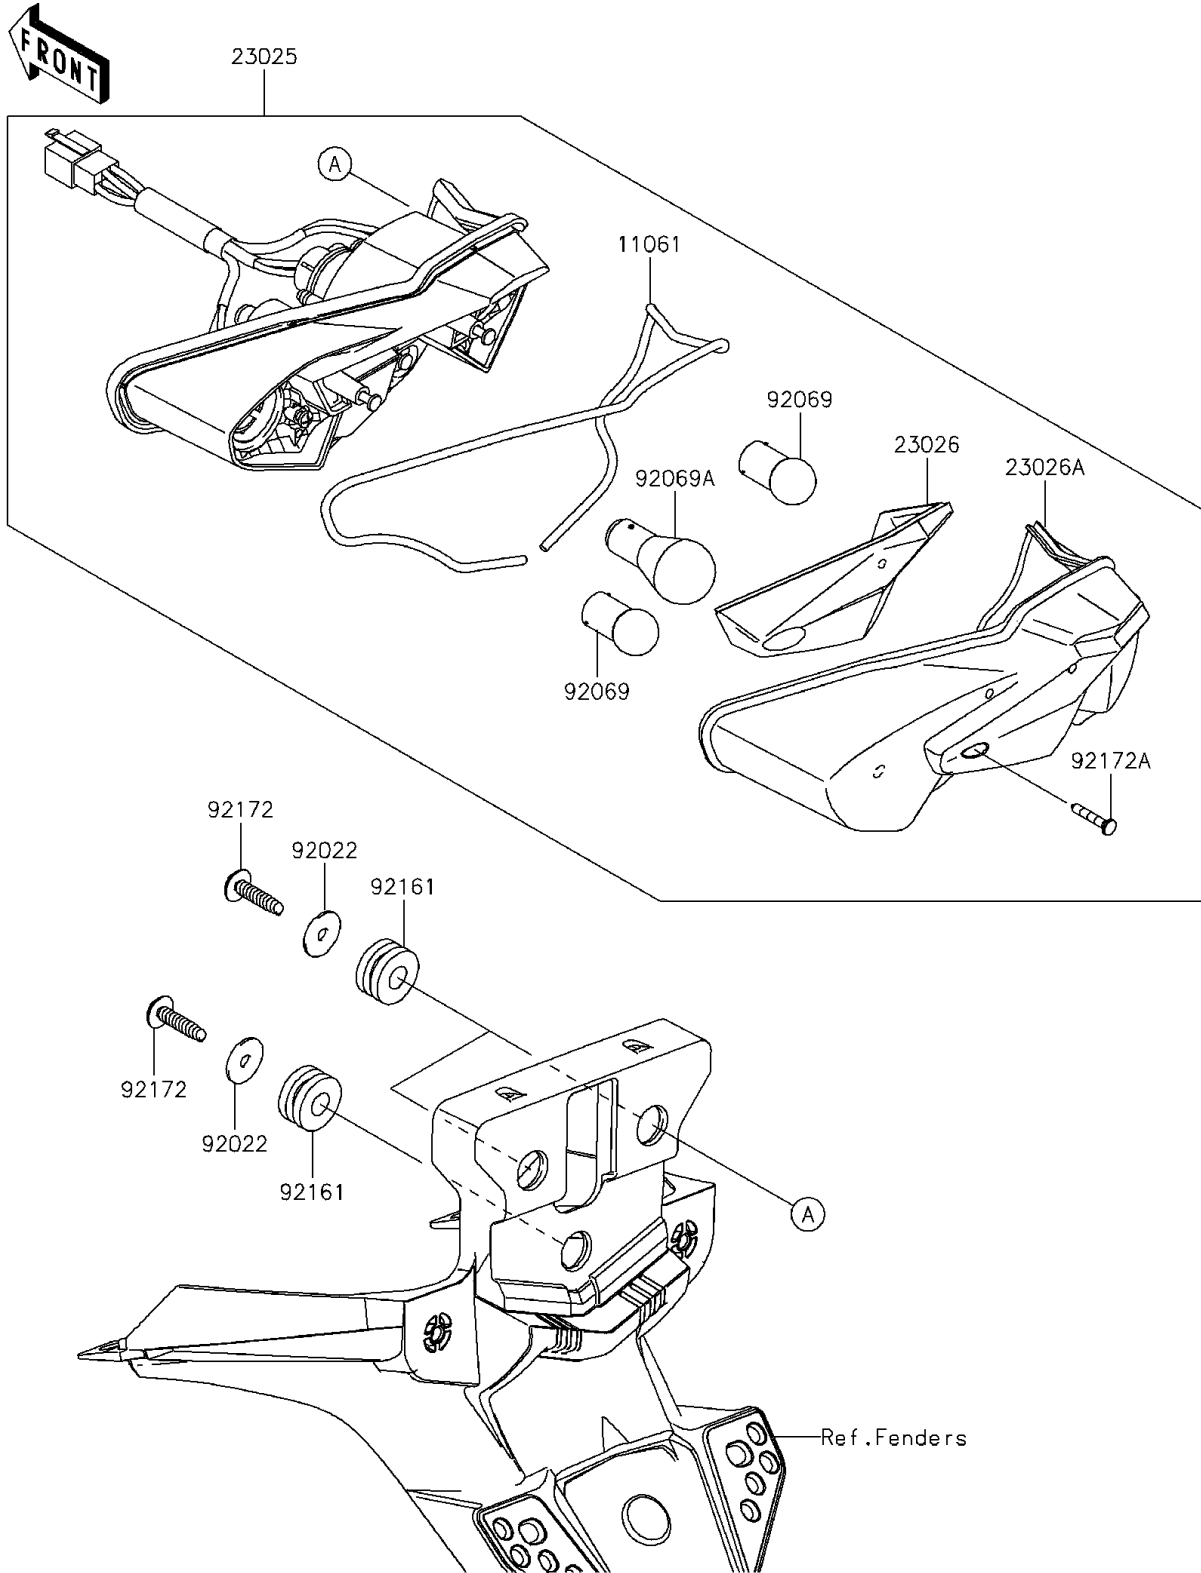

2013 KAZE HIT PARTS DIAGRAM

Taillight(s)

F2720

2013 KAZE HIT PARTS LIST

Taillight(s)

ITEM NAME	PART NUMBER	QUANTITY
GASKET (Ref # 11061)	11061-0408	1
LAMP-TAIL (Ref # 23025)	23025-0318	1
LENS,TAIL LAMP,INNER (Ref # 23026)	23026-0019	1
LENS,TAIL LAMP,OUTER (Ref # 23026A)	23026-0020	1
WASHER,5.5X20X1.2 (Ref # 92022)	92022-104	3
BULB,12V 10W (Ref # 92069)	92069-0003	2
BULB,12V 21/5W (Ref # 92069A)	92069-063	1
DAMPER (Ref # 92161)	92161-0264	3
SCREW,TAPPING,5X16 (Ref # 92172)	92172-0175	3
SCREW (Ref # 92172A)	92172-0448	4