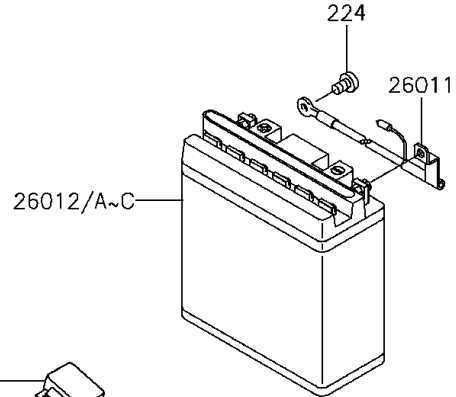

# 2013 KAZE HIT PARTS DIAGRAM

Chassis Electrical Equipment

### Chassis Electrical Equipment

ITEM NAME	PART NUMBER	QUANTITY
BOLT-FLANGED,6X12 (Ref # 130)	130BB0612	1
SCREW-PAN-WP-CROS,6X10 (Ref # 224)	224AA0610	1
WIRE-LEAD,BATTERY(-) (Ref # 26011)	26011-0730	1
BATTERY,YB5L-B,12V 5AH (Ref # 26012)	26012-0057	1
BATTERY,YB5L-B,12V 5AH (Ref # 26012A)	26012-0058	1
BATTERY,YB5L-B,12V 5AH (Ref # 26012B)	26012-1295	1
BATTERY,GM5Z-3B,12V 5AH (Ref # 26012C)	26012-1316	1
HARNESS,MAIN (Ref # 26031)	26031-1182	1
RELAY-ASSY (Ref # 27002)	27002-1091	1
HORN (Ref # 27003)	27003-0031	1
BAND,L=250 (Ref # 92072)	92072-1237	1
BAND,L=140 (Ref # 92072A)	92072-1293	4
BAND (Ref # 92072B)	92072-1414	4