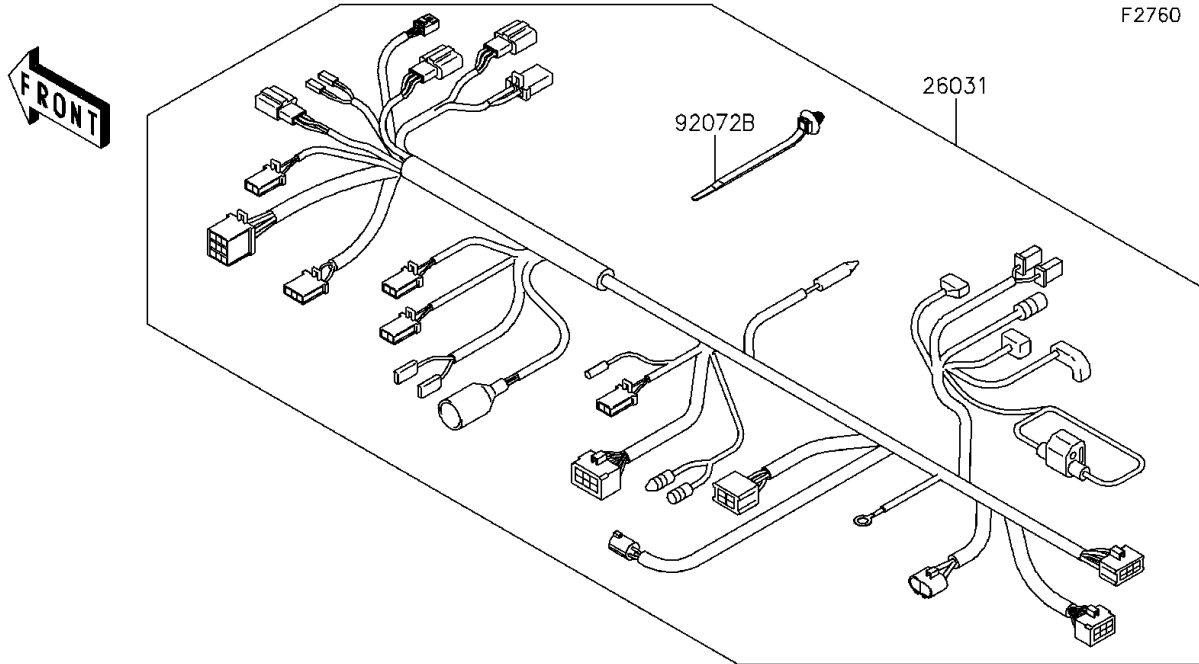

# 2013 KAZE HIT PARTS DIAGRAM

Chassis Electrical Equipment

### Chassis Electrical Equipment

ITEM NAME	PART NUMBER	QUANTITY
BOLT-FLANGED,6X12 (Ref # 130)	130BB0612	1
SCREW-PAN-WP-CROS,6X10 (Ref # 224)	224AA0610	1
WIRE-LEAD,BATTERY(-) (Ref # 26011)	26011-0730	1
BATTERY,YB5L-B,12V 5AH (Ref # 26012)	26012-0057	1
BATTERY,YB5L-B,12V 5AH (Ref # 26012A)	26012-0058	1
BATTERY,YB5L-B,12V 5AH (Ref # 26012B)	26012-1295	1
BATTERY,GM5Z-3B,12V 5AH (Ref # 26012C)	26012-1316	1
HARNESS,MAIN (Ref # 26031)	26031-1182	1
RELAY-ASSY (Ref # 27002)	27002-1091	1
HORN (Ref # 27003)	27003-0031	1
BAND,L=250 (Ref # 92072)	92072-1237	1
BAND,L=140 (Ref # 92072A)	92072-1293	4
BAND (Ref # 92072B)	92072-1414	4