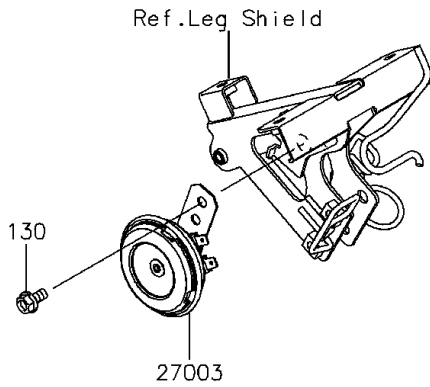

# 2013 KAZE HIT PARTS DIAGRAM

Chassis Electrical Equipment

### Chassis Electrical Equipment

ITEM NAME	PART NUMBER	QUANTITY
BOLT-FLANGED,6X12 (Ref # 130)	130BB0612	1
SCREW-PAN-WP-CROS,6X10 (Ref # 224)	224AA0610	1
WIRE-LEAD,BATTERY(-) (Ref # 26011)	26011-0730	1
BATTERY,YB5L-B,12V 5AH (Ref # 26012)	26012-0057	1
BATTERY,YB5L-B,12V 5AH (Ref # 26012A)	26012-0058	1
BATTERY,YB5L-B,12V 5AH (Ref # 26012B)	26012-1295	1
BATTERY,GM5Z-3B,12V 5AH (Ref # 26012C)	26012-1316	1
HARNESS,MAIN (Ref # 26031)	26031-1182	1
RELAY-ASSY (Ref # 27002)	27002-1091	1
HORN (Ref # 27003)	27003-0031	1
BAND,L=250 (Ref # 92072)	92072-1237	1
BAND,L=140 (Ref # 92072A)	92072-1293	4
BAND (Ref # 92072B)	92072-1414	4