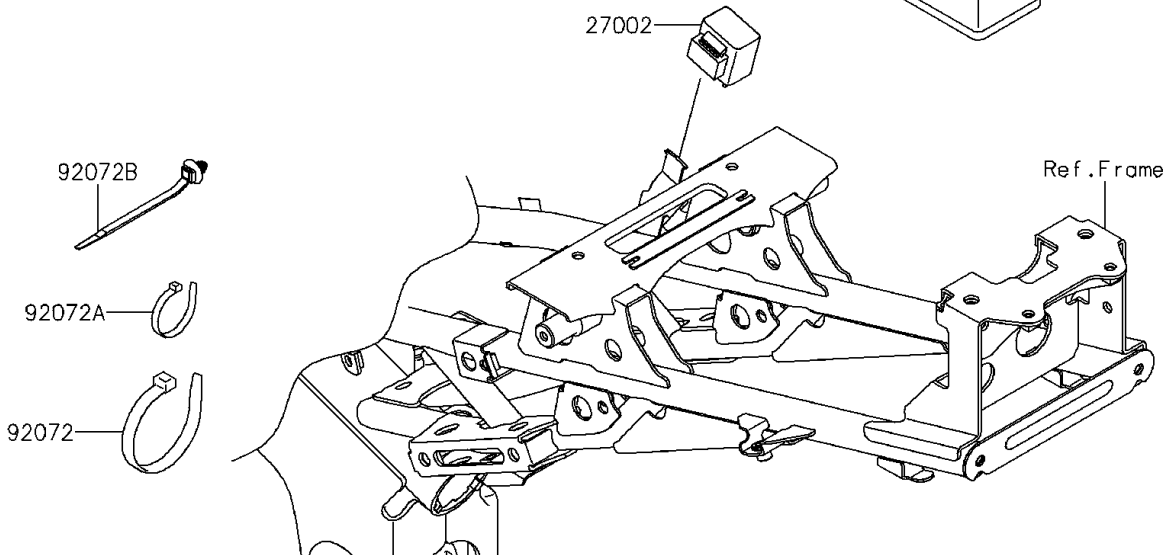

# 2013 KAZE HIT PARTS DIAGRAM

Chassis Electrical Equipment

### Chassis Electrical Equipment

ITEM NAME	PART NUMBER	QUANTITY
BOLT-FLANGED,6X12 (Ref # 130)	130BB0612	1
SCREW-PAN-WP-CROS,6X10 (Ref # 224)	224AA0610	1
WIRE-LEAD,BATTERY(-) (Ref # 26011)	26011-0730	1
BATTERY,YB5L-B,12V 5AH (Ref # 26012)	26012-0057	1
BATTERY,YB5L-B,12V 5AH (Ref # 26012A)	26012-0058	1
BATTERY,YB5L-B,12V 5AH (Ref # 26012B)	26012-1295	1
BATTERY,GM5Z-3B,12V 5AH (Ref # 26012C)	26012-1316	1
HARNESS,MAIN (Ref # 26031)	26031-1182	1
RELAY-ASSY (Ref # 27002)	27002-1091	1
HORN (Ref # 27003)	27003-0031	1
BAND,L=250 (Ref # 92072)	92072-1237	1
BAND,L=140 (Ref # 92072A)	92072-1293	4
BAND (Ref # 92072B)	92072-1414	4