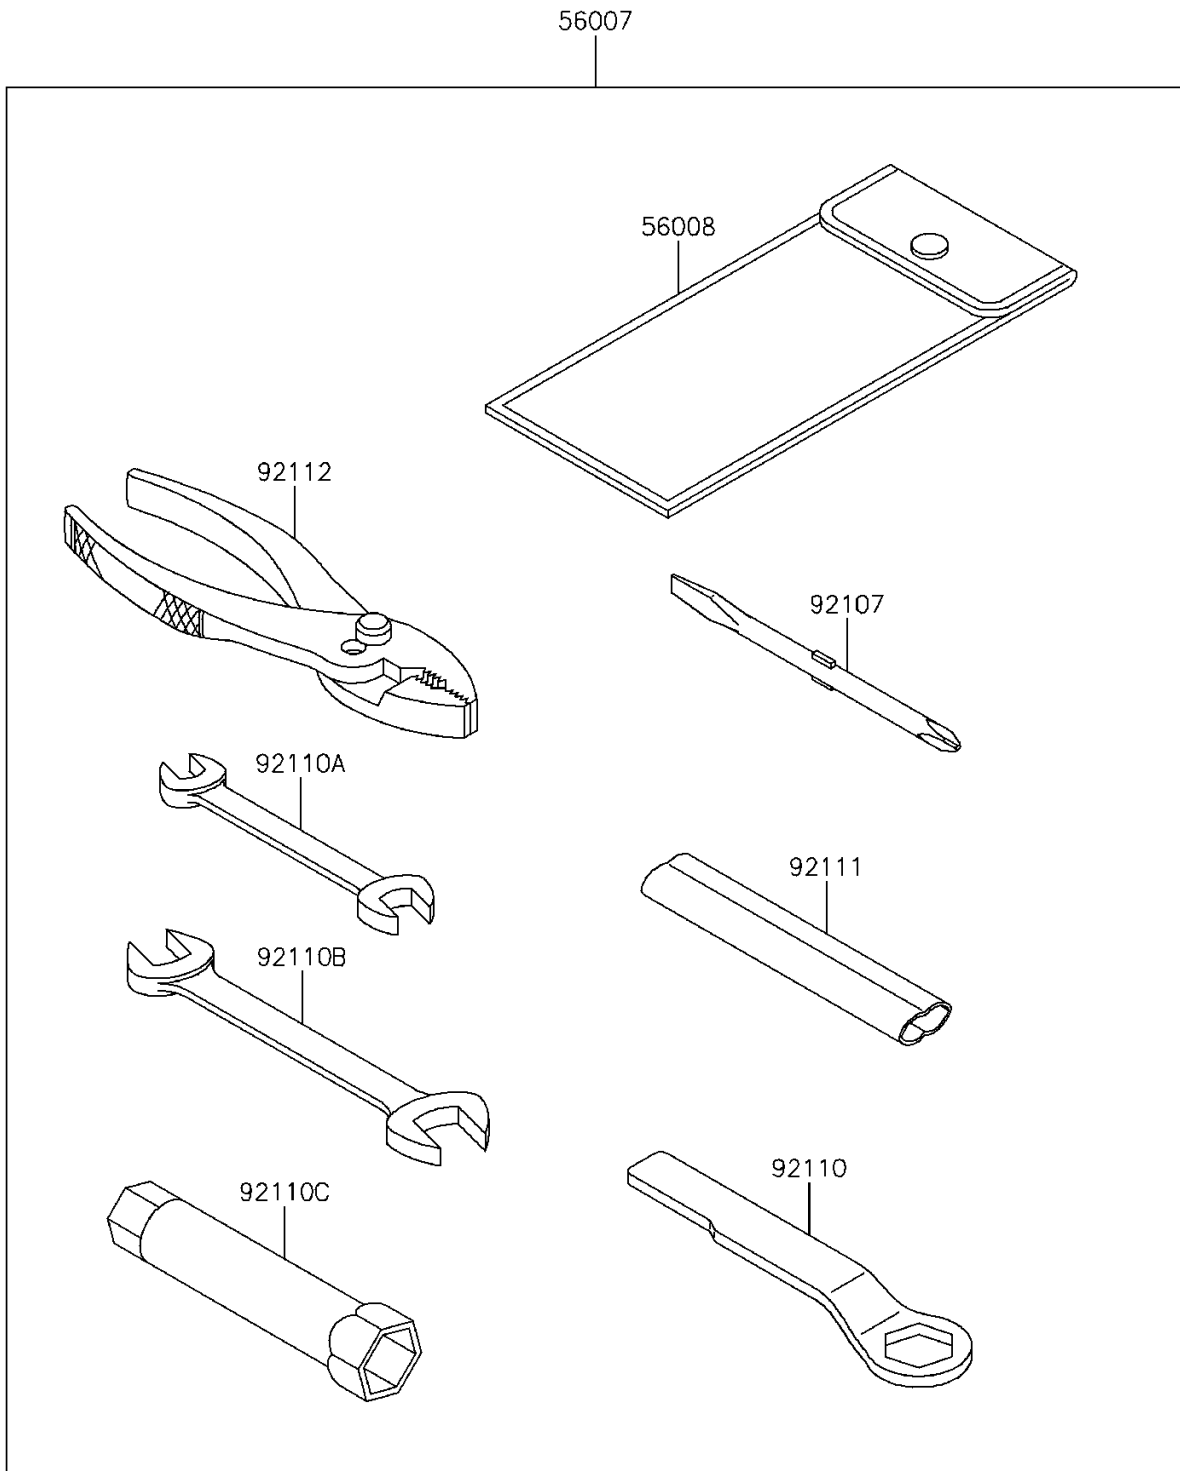

2013 KAZE HIT PARTS DIAGRAM

Owner's Tools

F2810

2013 KAZE HIT PARTS LIST

Owner's Tools

ITEM NAME	PART NUMBER	QUANTITY
TOOL-KIT (Ref # 56007)	56007-0079	1
BAG,TOOL (Ref # 56008)	56008-1084	1
TOOL-DRIVER,#2PHILLIPS&SLOT (Ref # 92107)	92107-0006	1
TOOL-WRENCH,BOX END,22MM (Ref # 92110)	92110-1186	1
TOOL-WRENCH,OPEN END,10X12 (Ref # 92110A)	92110-1207	1
TOOL-WRENCH,OPEN END,14X17 (Ref # 92110B)	92110-1208	1
TOOL-WRENCH,BOX,16MM (Ref # 92110C)	92110-1222	1
TOOL-BAR,BOX END WRENCH (Ref # 92111)	92111-1058	1
TOOL-PLIERS (Ref # 92112)	92112-1056	1