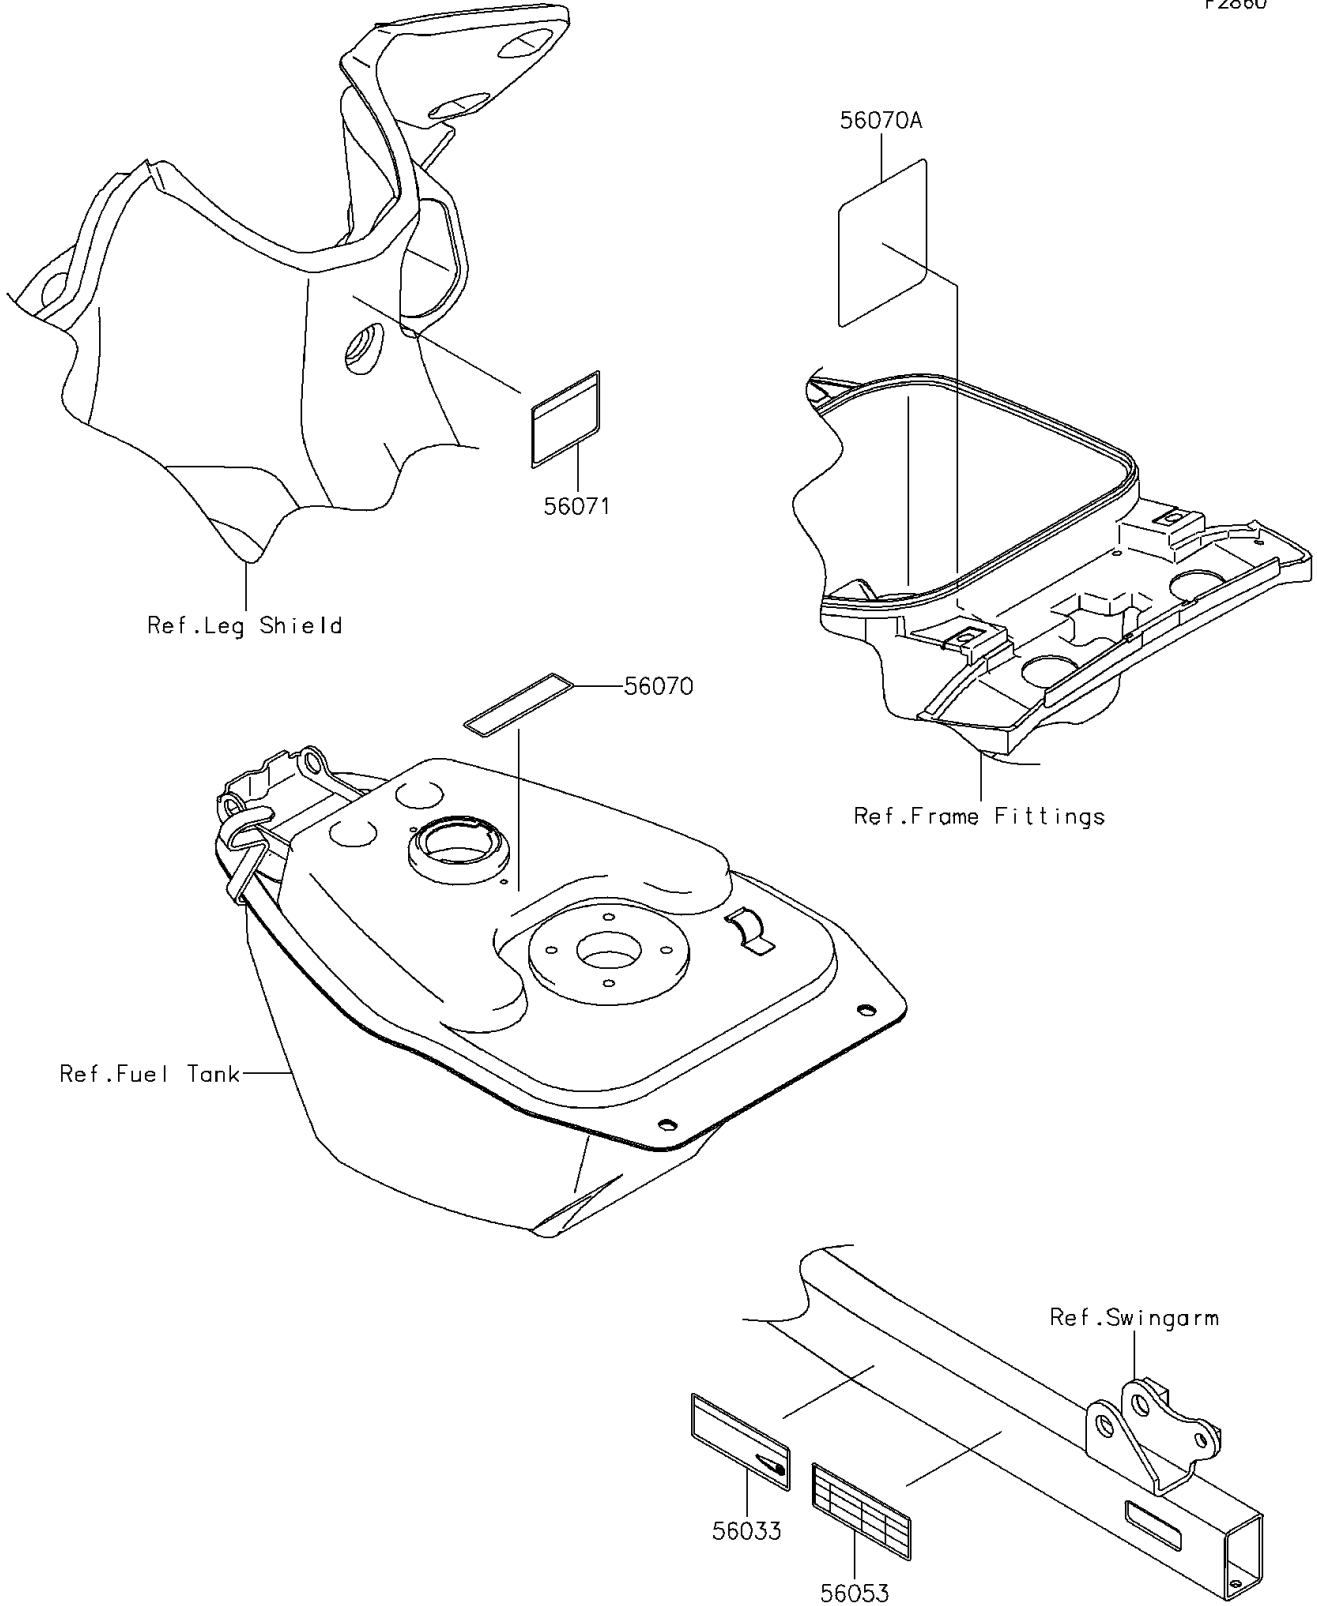

2013 KAZE HIT PARTS DIAGRAM

Labels

F2860

2013 KAZE HIT PARTS LIST

Labels

ITEM NAME	PART NUMBER	QUANTITY
LABEL-MANUAL,CHAIN (Ref # 56033)	56033-0353	1
LABEL-SPECIFICATION,TIRE&LOAD (Ref # 56053)	56053-0160	1
LABEL-WARNING,TANK CAUTION (Ref # 56070)	56070-1098	1
LABEL-WARNING,BATTERY VENT (Ref # 56070A)	56070-1272	1
LABEL-WARNING,RULE (Ref # 56071)	56071-0297	1