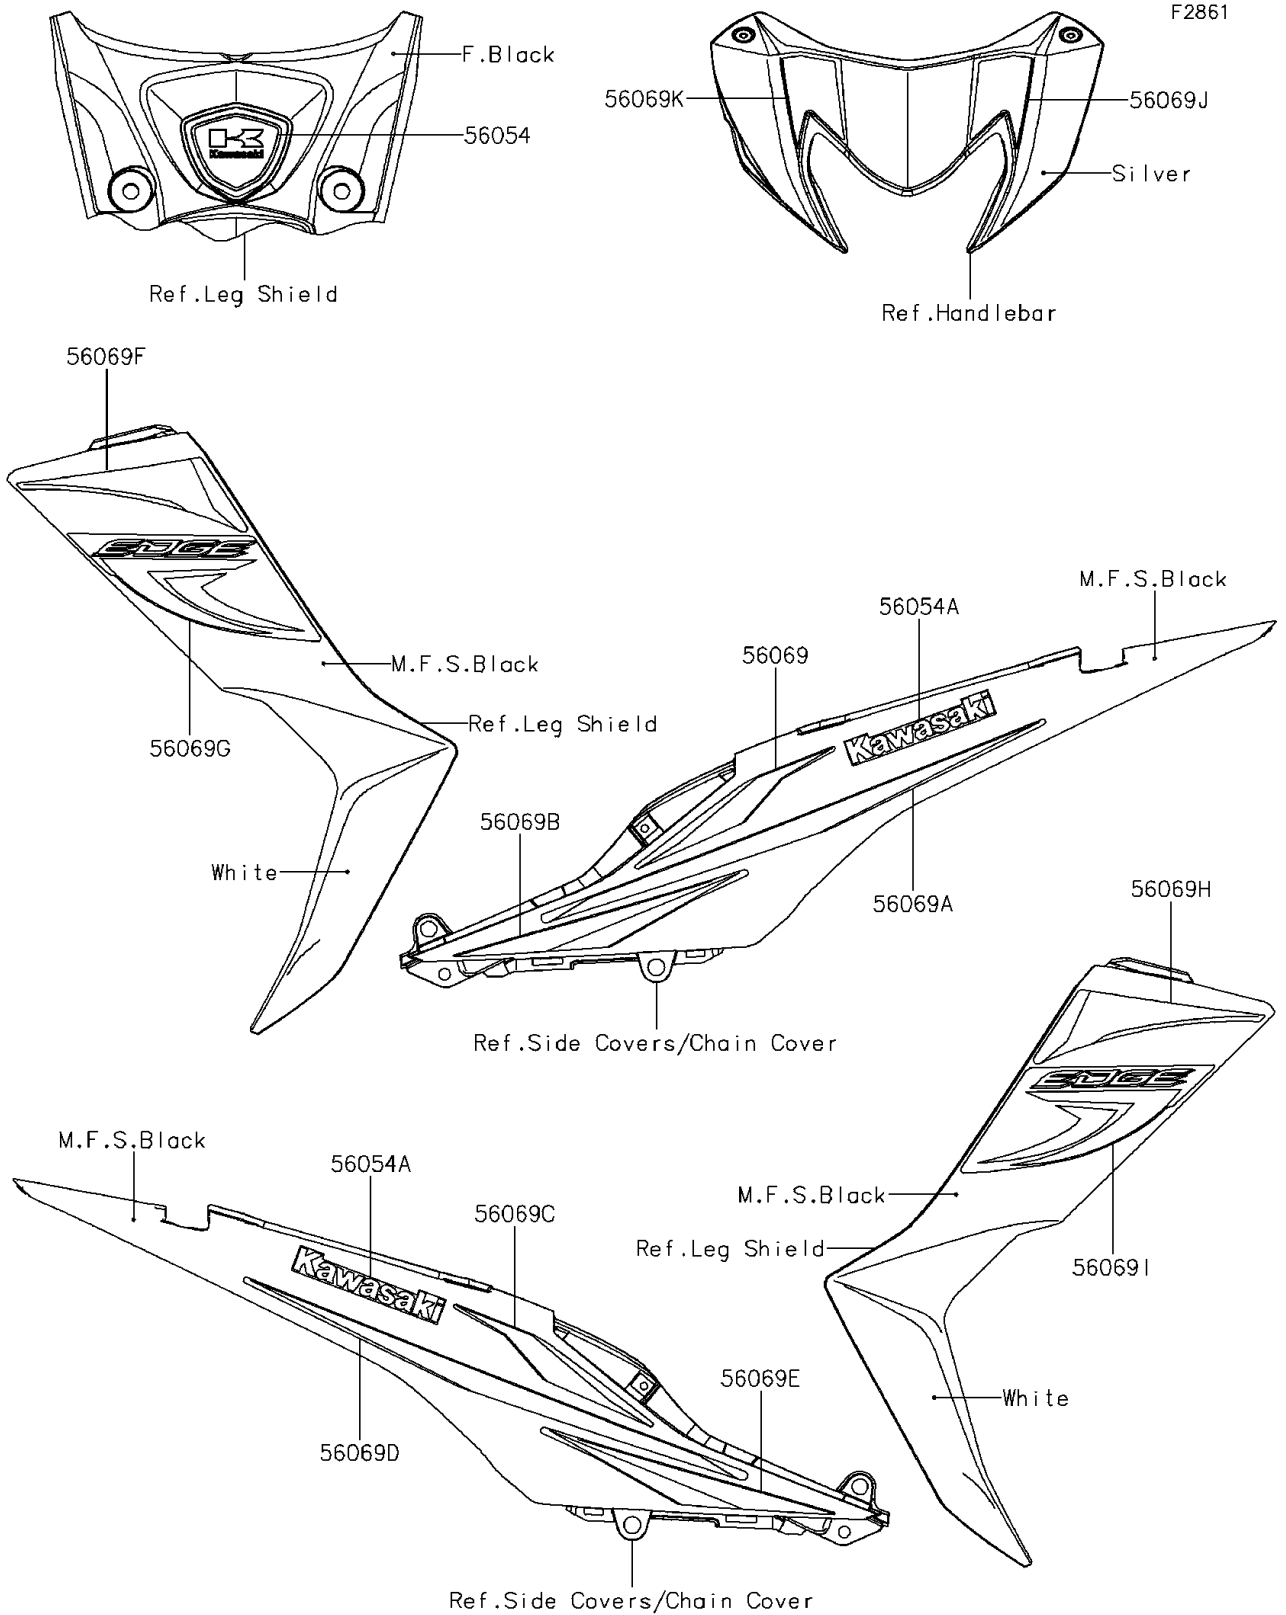

2013 KAZE HIT PARTS DIAGRAM

Decals(Silver)

2013 KAZE HIT PARTS LIST

Decals(Silver)

ITEM NAME	PART NUMBER	QUANTITY
MARK,FR COVER,TOP,K (Ref # 56054)	56054-0514	1
MARK,TAIL COVER,KAWASAKI (Ref # 56054A)	56054-0996	2
PATTERN,TAIL COVER,UPP,LH (Ref # 56069)	56069-1987	1
PATTERN,TAIL COVER,CNT,LH (Ref # 56069A)	56069-1988	1
PATTERN,TAIL COVER,LWR,LH (Ref # 56069B)	56069-1989	1
PATTERN,TAIL COVER,UPP,RH (Ref # 56069C)	56069-1990	1
PATTERN,TAIL COVER,CNT,RH (Ref # 56069D)	56069-1991	1
PATTERN,TAIL COVER,LWR,RH (Ref # 56069E)	56069-1992	1
PATTERN,COWLING,UPP,LH (Ref # 56069F)	56069-1993	1
PATTERN,COWLING,LWR,LH (Ref # 56069G)	56069-1994	1
PATTERN,COWLING,UPP,RH (Ref # 56069H)	56069-1995	1
PATTERN,COWLING,LWR,RH (Ref # 56069I)	56069-1996	1
PATTERN,HANDLE COVER,LH (Ref # 56069J)	56069-1997	1
PATTERN,HANDLE COVER,RH (Ref # 56069K)	56069-1998	1