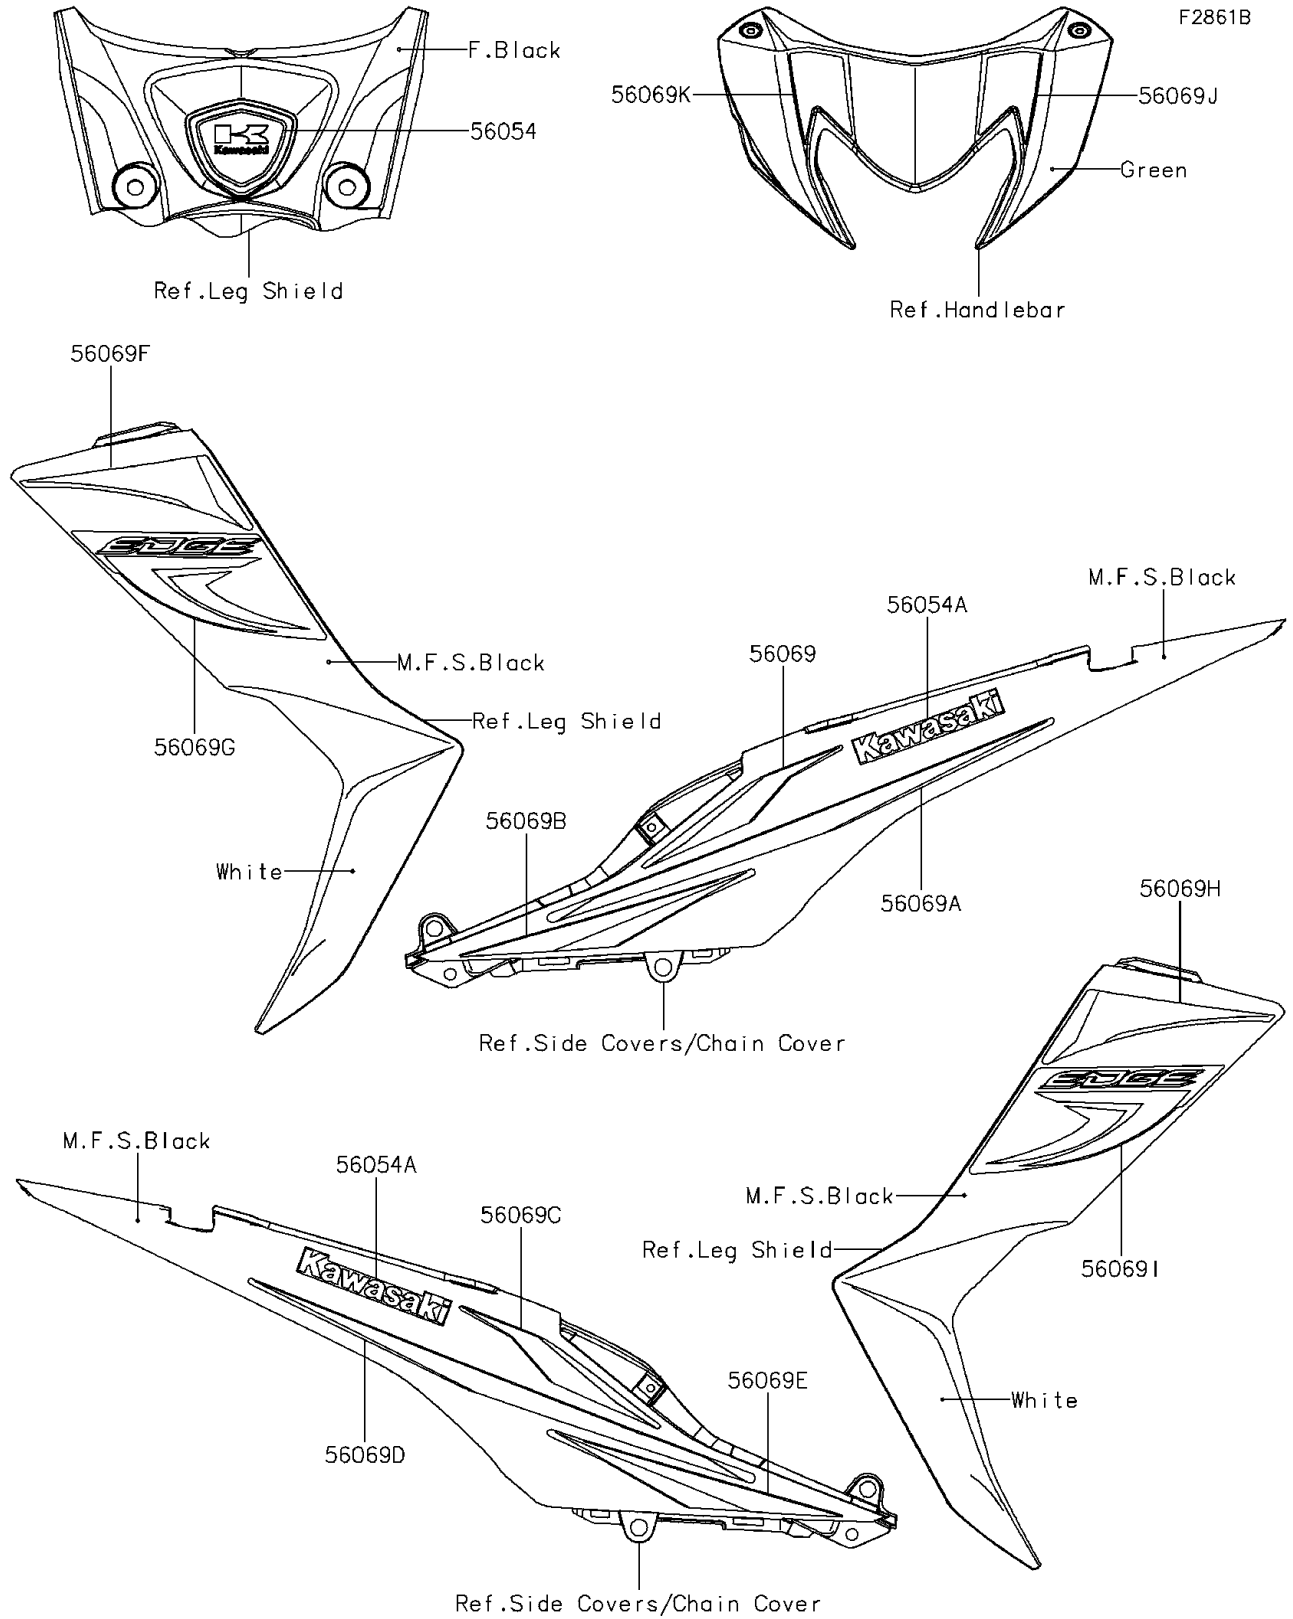

# 2013 KAZE HIT PARTS DIAGRAM

Decals(Green)

## 2013 KAZE HIT PARTS LIST

Decals(Green)

ITEM NAME	PART NUMBER	QUANTITY
MARK,FR COVER,TOP,K (Ref # 56054)	56054-0514	1
MARK,TAIL COVER,KAWASAKI (Ref # 56054A)	56054-0996	2
PATTERN,TAIL COVER,UPP,LH (Ref # 56069)	56069-1963	1
PATTERN,TAIL COVER,CNT,LH (Ref # 56069A)	56069-1964	1
PATTERN,TAIL COVER,LWR,LH (Ref # 56069B)	56069-1965	1
PATTERN,TAIL COVER,UPP,RH (Ref # 56069C)	56069-1966	1
PATTERN,TAIL COVER,CNT,RH (Ref # 56069D)	56069-1967	1
PATTERN,TAIL COVER,LWR,RH (Ref # 56069E)	56069-1968	1
PATTERN,COWLING,UPP,LH (Ref # 56069F)	56069-1969	1
PATTERN,COWLING,LWR,LH (Ref # 56069G)	56069-1970	1
PATTERN,COWLING,UPP,RH (Ref # 56069H)	56069-1971	1
PATTERN,COWLING,LWR,RH (Ref # 56069I)	56069-1972	1
PATTERN,HANDLE COVER,LH (Ref # 56069J)	56069-1973	1
PATTERN,HANDLE COVER,RH (Ref # 56069K)	56069-1974	1