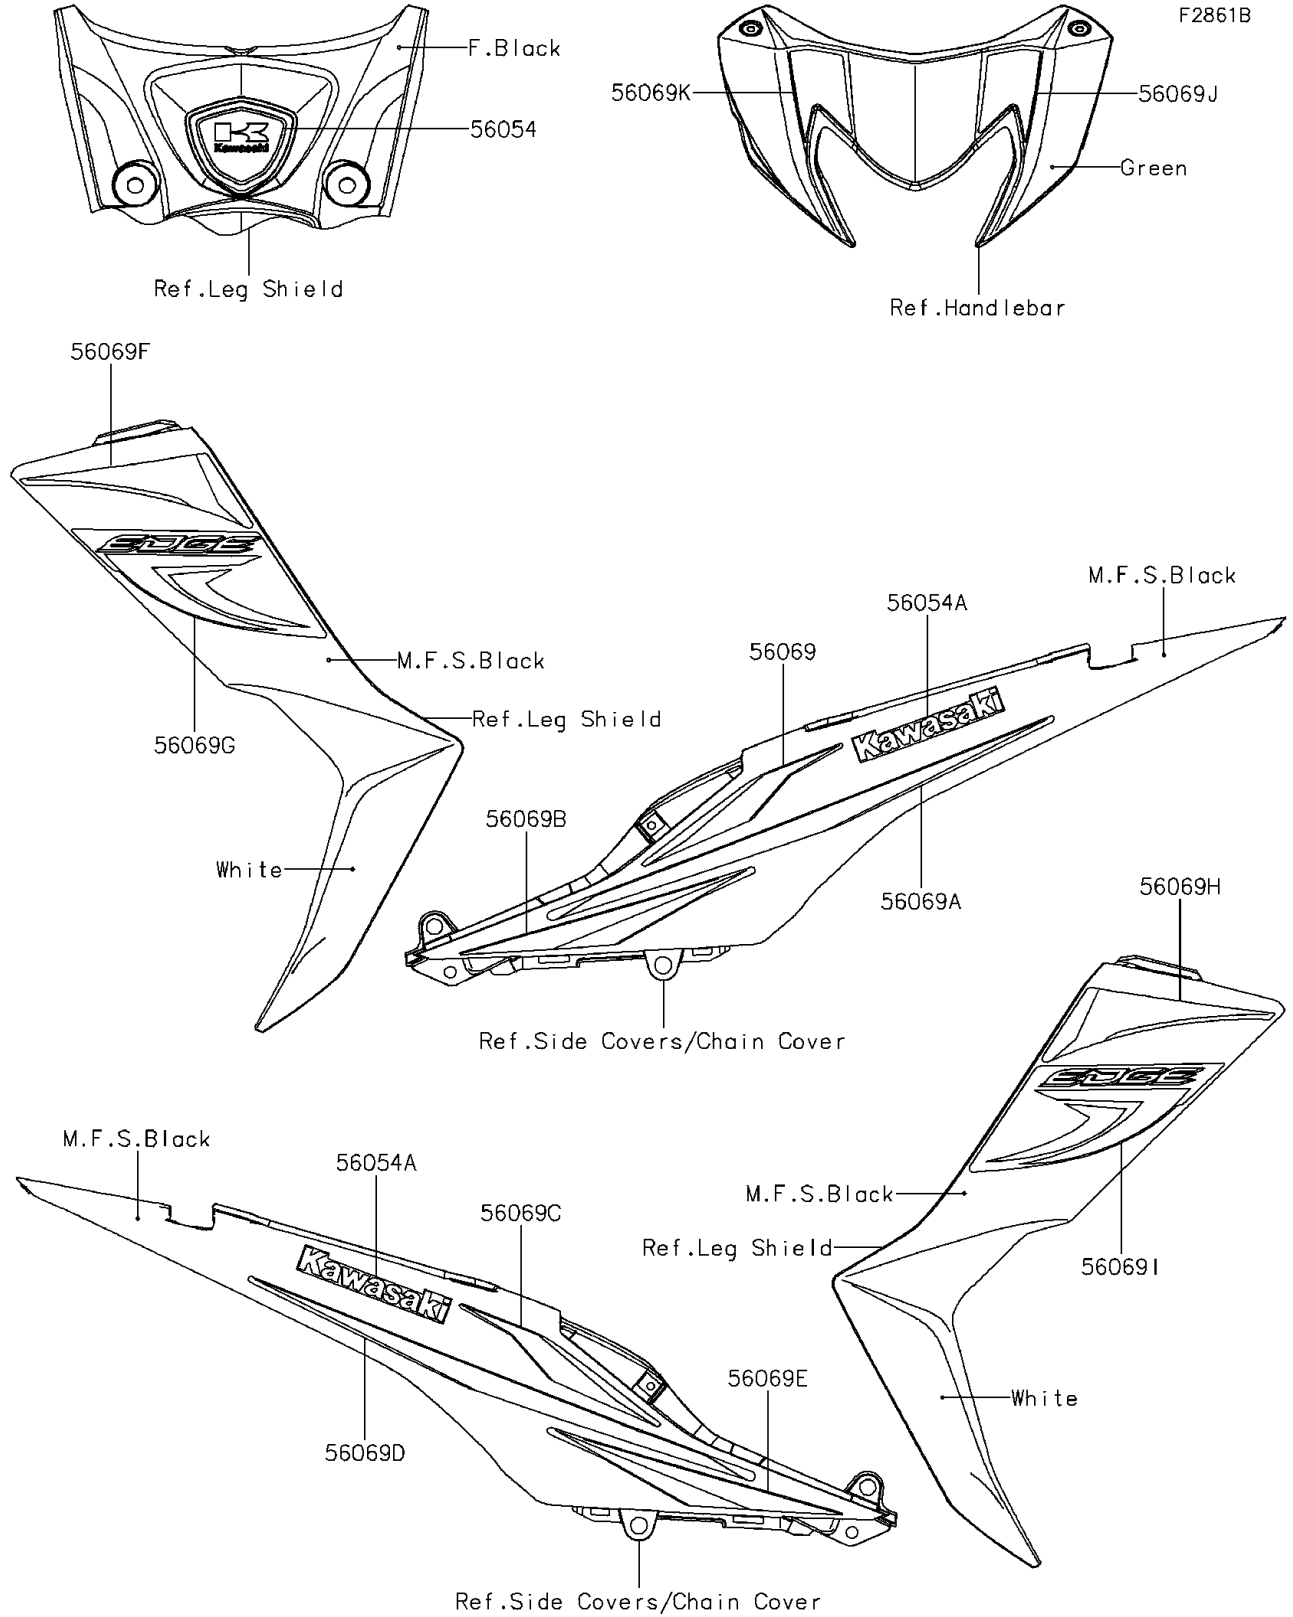

2013 KAZE HIT PARTS DIAGRAM

Decals(Green)

2013 KAZE HIT PARTS LIST

Decals(Green)

ITEM NAME	PART NUMBER	QUANTITY
MARK,FR COVER,TOP,K (Ref # 56054)	56054-0514	1
MARK,TAIL COVER,KAWASAKI (Ref # 56054A)	56054-0996	2
PATTERN,TAIL COVER,UPP,LH (Ref # 56069)	56069-1963	1
PATTERN,TAIL COVER,CNT,LH (Ref # 56069A)	56069-1964	1
PATTERN,TAIL COVER,LWR,LH (Ref # 56069B)	56069-1965	1
PATTERN,TAIL COVER,UPP,RH (Ref # 56069C)	56069-1966	1
PATTERN,TAIL COVER,CNT,RH (Ref # 56069D)	56069-1967	1
PATTERN,TAIL COVER,LWR,RH (Ref # 56069E)	56069-1968	1
PATTERN,COWLING,UPP,LH (Ref # 56069F)	56069-1969	1
PATTERN,COWLING,LWR,LH (Ref # 56069G)	56069-1970	1
PATTERN,COWLING,UPP,RH (Ref # 56069H)	56069-1971	1
PATTERN,COWLING,LWR,RH (Ref # 56069I)	56069-1972	1
PATTERN,HANDLE COVER,LH (Ref # 56069J)	56069-1973	1
PATTERN,HANDLE COVER,RH (Ref # 56069K)	56069-1974	1