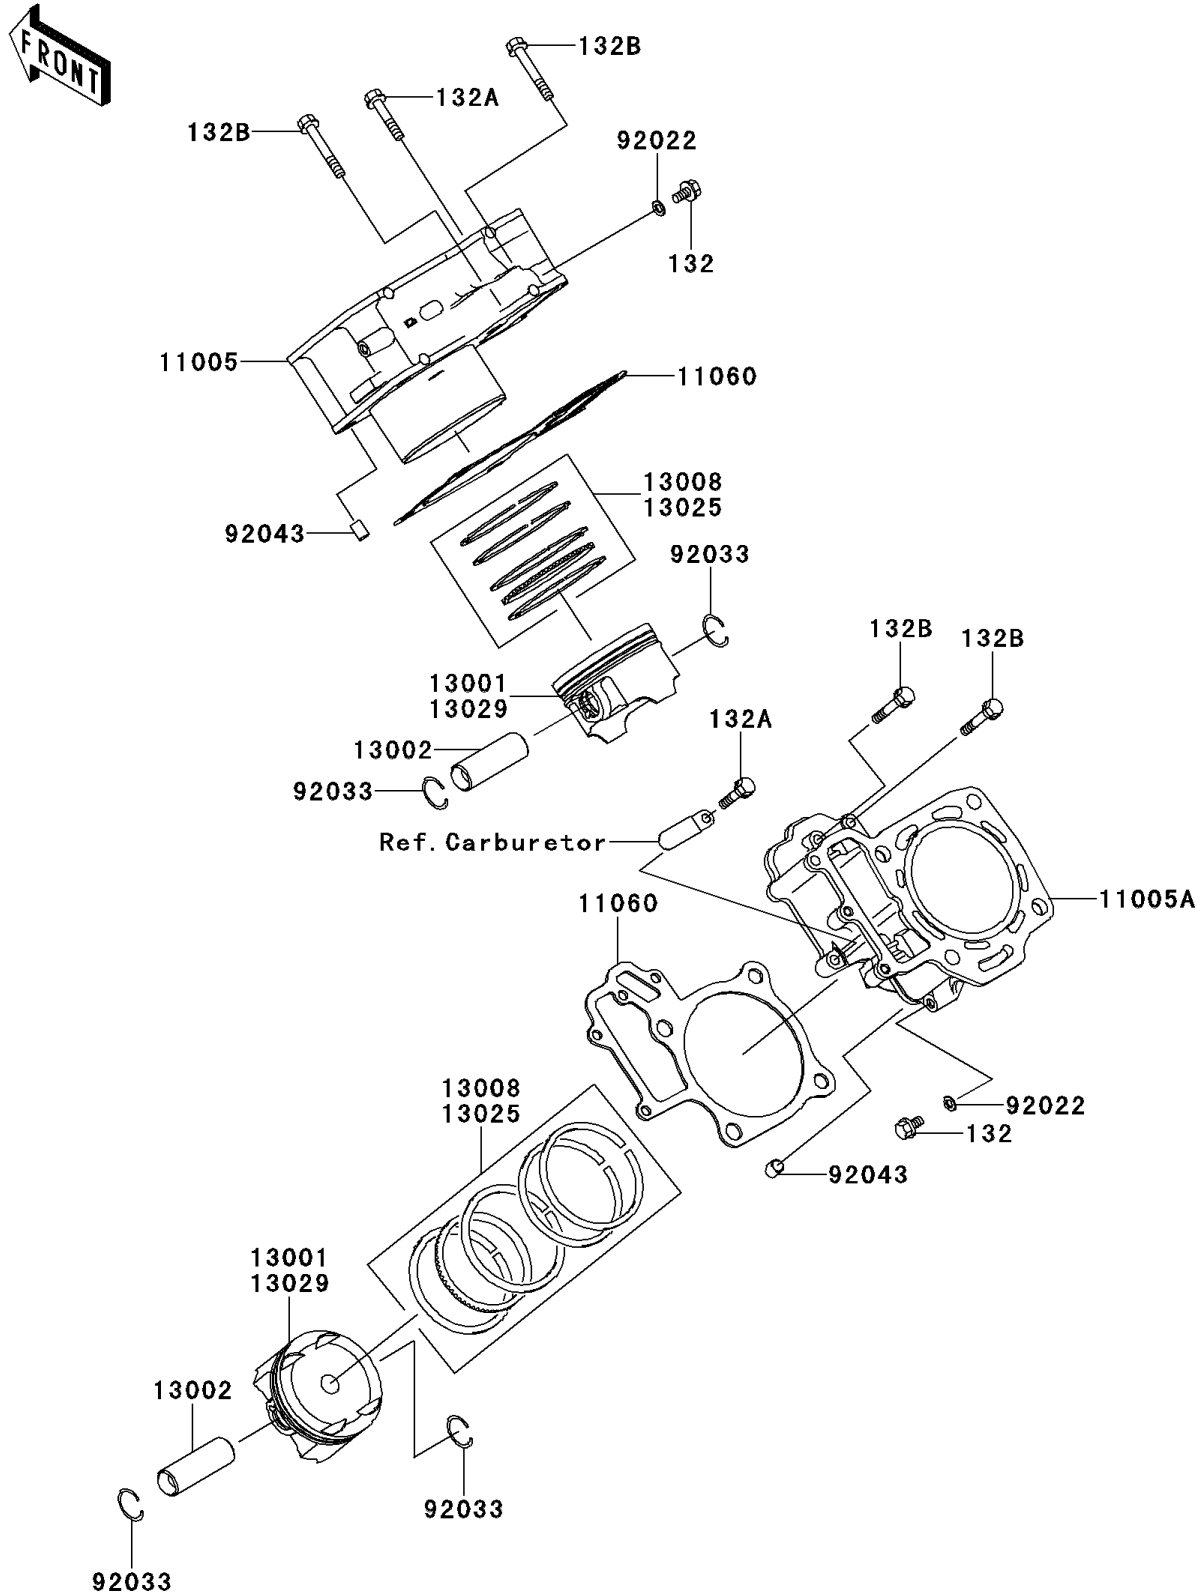

2006 KFX700 PARTS DIAGRAM

Cylinder/Piston(s)

E1120

2006 KFX700 PARTS LIST

Cylinder/Piston(s)

ITEM NAME	PART NUMBER	QUANTITY
BOLT-FLANGED-SMALL,6X12 (Ref # 132)	132BD0612	2
BOLT-FLANGED-SMALL,6X30 (Ref # 132A)	132BD0630	2
BOLT-FLANGED-SMALL,6X40 (Ref # 132B)	132BD0640	4
CYLINDER-ENGINE,FR (Ref # 11005)	11005-1990	1
CYLINDER-ENGINE,RR (Ref # 11005A)	11005-1992	1
GASKET,CYLINDER BASE (Ref # 11060)	11060-1965	2
PISTON-ENGINE,STD (Ref # 13001)	13001-1658	2
PIN-PISTON (Ref # 13002)	13002-1060	2
RING-SET-PISTON,STD (Ref # 13008)	13008-1215	2
RING-SET-PISTON L,O/S 0.50 (Ref # 13025)	13025-0005	AR
PISTON-ENGINE L,O/S 0.50 (Ref # 13029)	13029-0007	AR
WASHER,6.2X11X1 (Ref # 92022)	92022-304	2
RING-SNAP (Ref # 92033)	92033-1207	4
PIN,10.1X12X14 (Ref # 92043)	92043-4009	4