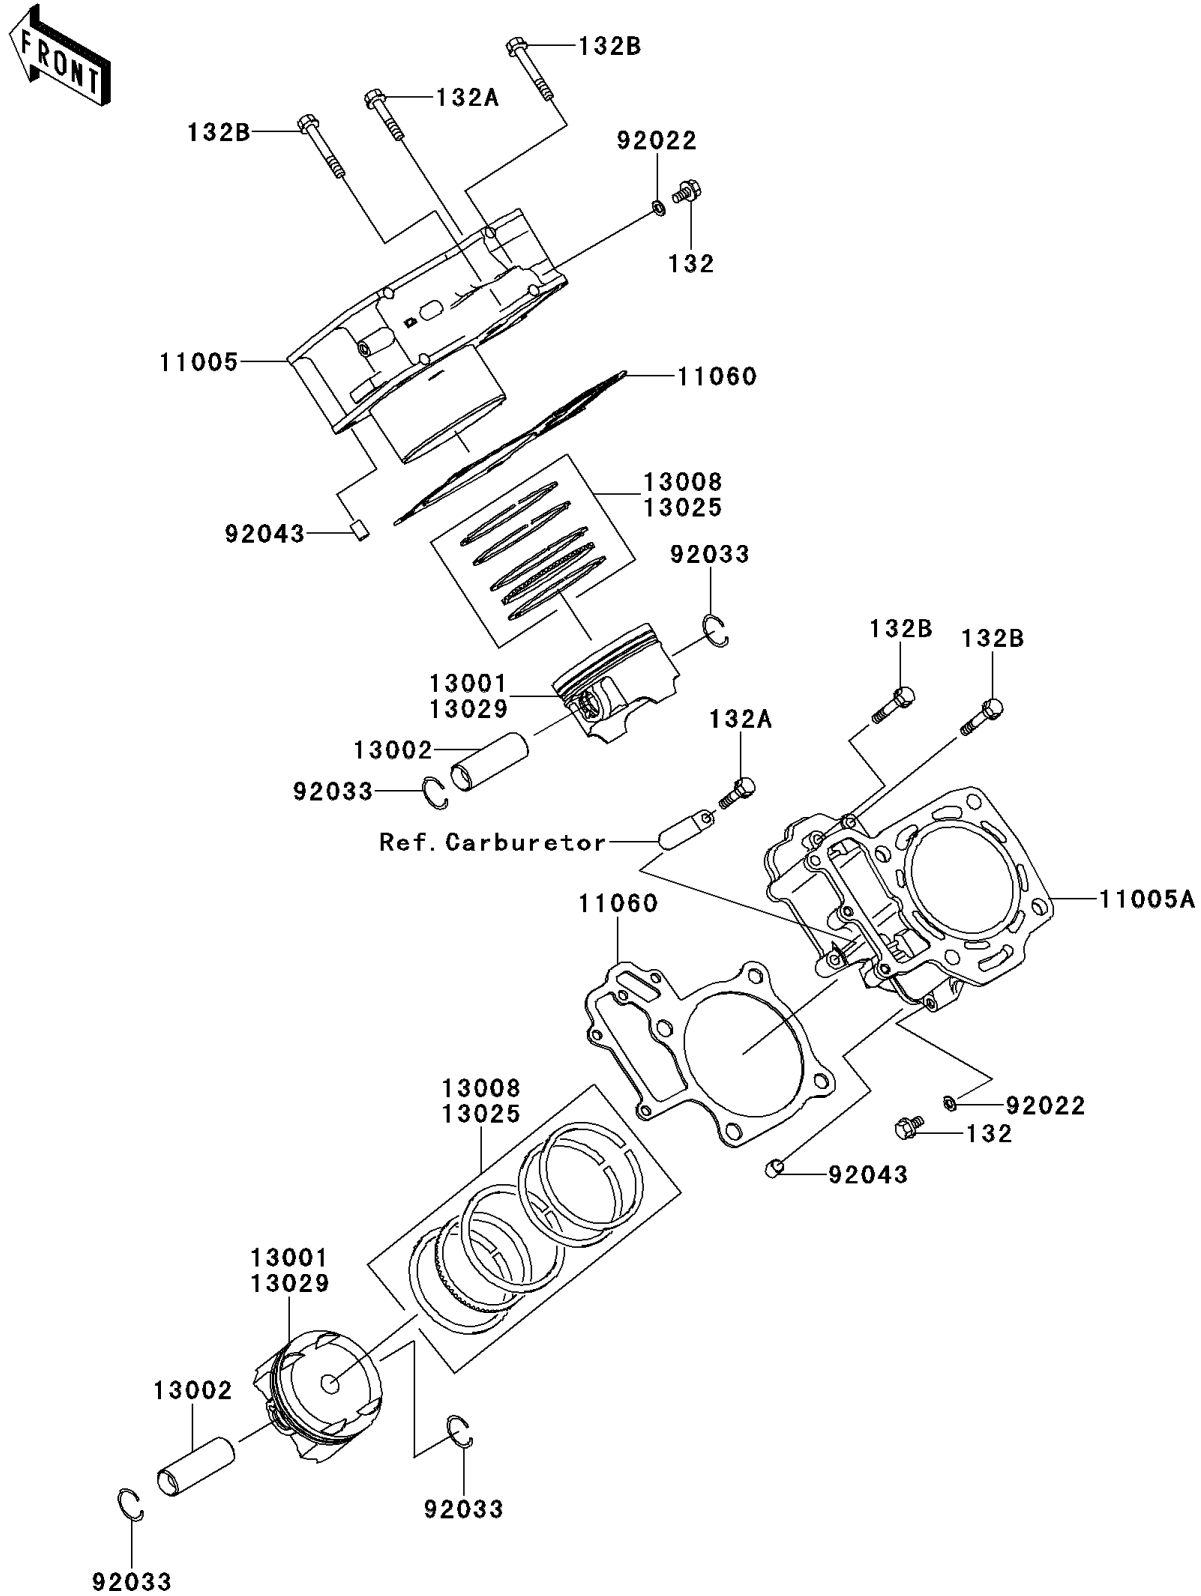

# 2007 KFX700 PARTS DIAGRAM

Cylinder/Piston(s)

E1120

### Cylinder/Piston(s)

ITEM NAME	PART NUMBER	QUANTITY
BOLT-FLANGED-SMALL,6X12 (Ref # 132)	132BD0612	2
BOLT-FLANGED-SMALL,6X30 (Ref # 132A)	132BD0630	2
BOLT-FLANGED-SMALL,6X40 (Ref # 132B)	132BD0640	4
CYLINDER-ENGINE,FR (Ref # 11005)	11005-1990	1
CYLINDER-ENGINE,RR (Ref # 11005A)	11005-1992	1
GASKET,CYLINDER BASE (Ref # 11060)	11060-1965	2
PISTON-ENGINE,STD (Ref # 13001)	13001-1658	2
PIN-PISTON (Ref # 13002)	13002-1060	2
RING-SET-PISTON,STD (Ref # 13008)	13008-1215	2
RING-SET-PISTON L,O/S 0.50 (Ref # 13025)	13025-0005	AR
PISTON-ENGINE L,O/S 0.50 (Ref # 13029)	13029-0007	AR
WASHER,6.2X11X1 (Ref # 92022)	92022-304	2
RING-SNAP (Ref # 92033)	92033-1207	4
PIN,10.1X12X14 (Ref # 92043)	92043-4009	4