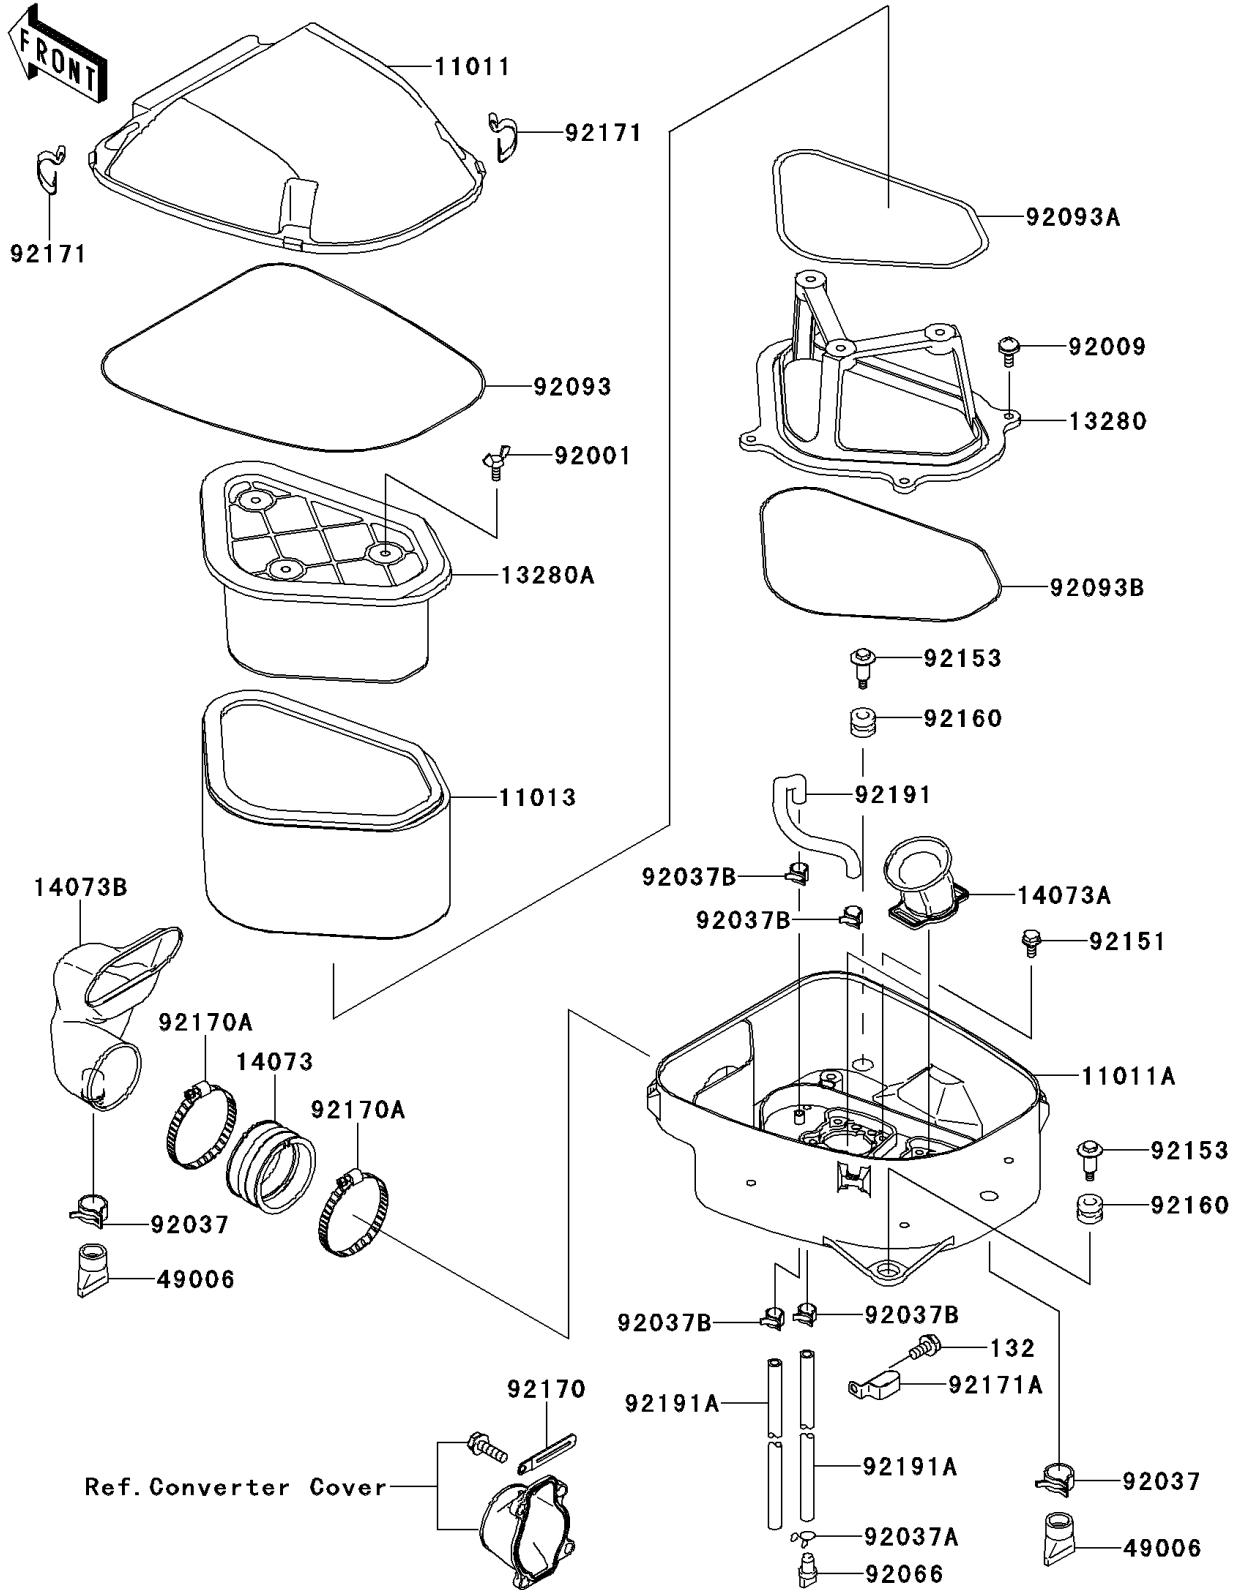

2007 KFX700 PARTS DIAGRAM

Air Cleaner

E1130

2007 KFX700 PARTS LIST

Air Cleaner

ITEM NAME	PART NUMBER	QUANTITY
BOLT-FLANGED-SMALL,6X12 (Ref # 132)	132BD0612	1
CASE-AIR FILTER,UPP (Ref # 11011)	11011-0046	1
CASE-AIR FILTER,LWR (Ref # 11011A)	11011-0047	1
ELEMENT-AIR FILTER (Ref # 11013)	11013-0001	1
HOLDER (Ref # 13280)	13280-0111	1
HOLDER (Ref # 13280A)	13280-1272	1
DUCT,JOINT (Ref # 14073)	14073-1775	1
DUCT,AIR FANNEL (Ref # 14073A)	14073-1830	2
DUCT, INTAKE (Ref # 14073B)	14073-1849	1
BOOT (Ref # 49006)	49006-1292	2
BOLT,WING,6X15 (Ref # 92001)	92001-1703	3
SCREW,6X16 (Ref # 92009)	92009-1621	4
CLAMP,HOSE CLIP (Ref # 92037)	92037-1460	2
CLAMP,TUBE (Ref # 92037A)	92037-147	1
CLAMP,TUBE (Ref # 92037B)	92037-1505	4
PLUG,DRAIN (Ref # 92066)	92066-1211	1
SEAL,AIR FILTER CASE (Ref # 92093)	92093-1522	1
SEAL,HOLDER-HOLDER (Ref # 92093A)	92093-1569	1
SEAL (Ref # 92093B)	92093-1570	1
BOLT,FLANGED,5X12 (Ref # 92151)	92151-1305	8
BOLT,FLANGED,6X28.7 (Ref # 92153)	92153-1052	2
DAMPER (Ref # 92160)	92160-1594	2
CLAMP (Ref # 92170)	92170-1514	1
CLAMP (Ref # 92170A)	92170-1764	2
CLAMP,AIR FILTER CASE (Ref # 92171)	92171-1394	4
CLAMP,AIR VENT (Ref # 92171A)	92171-1522	1
TUBE,7X11X210 (Ref # 92191)	92191-1494	1
TUBE,7X11X470 (Ref # 92191A)	92191-1531	2