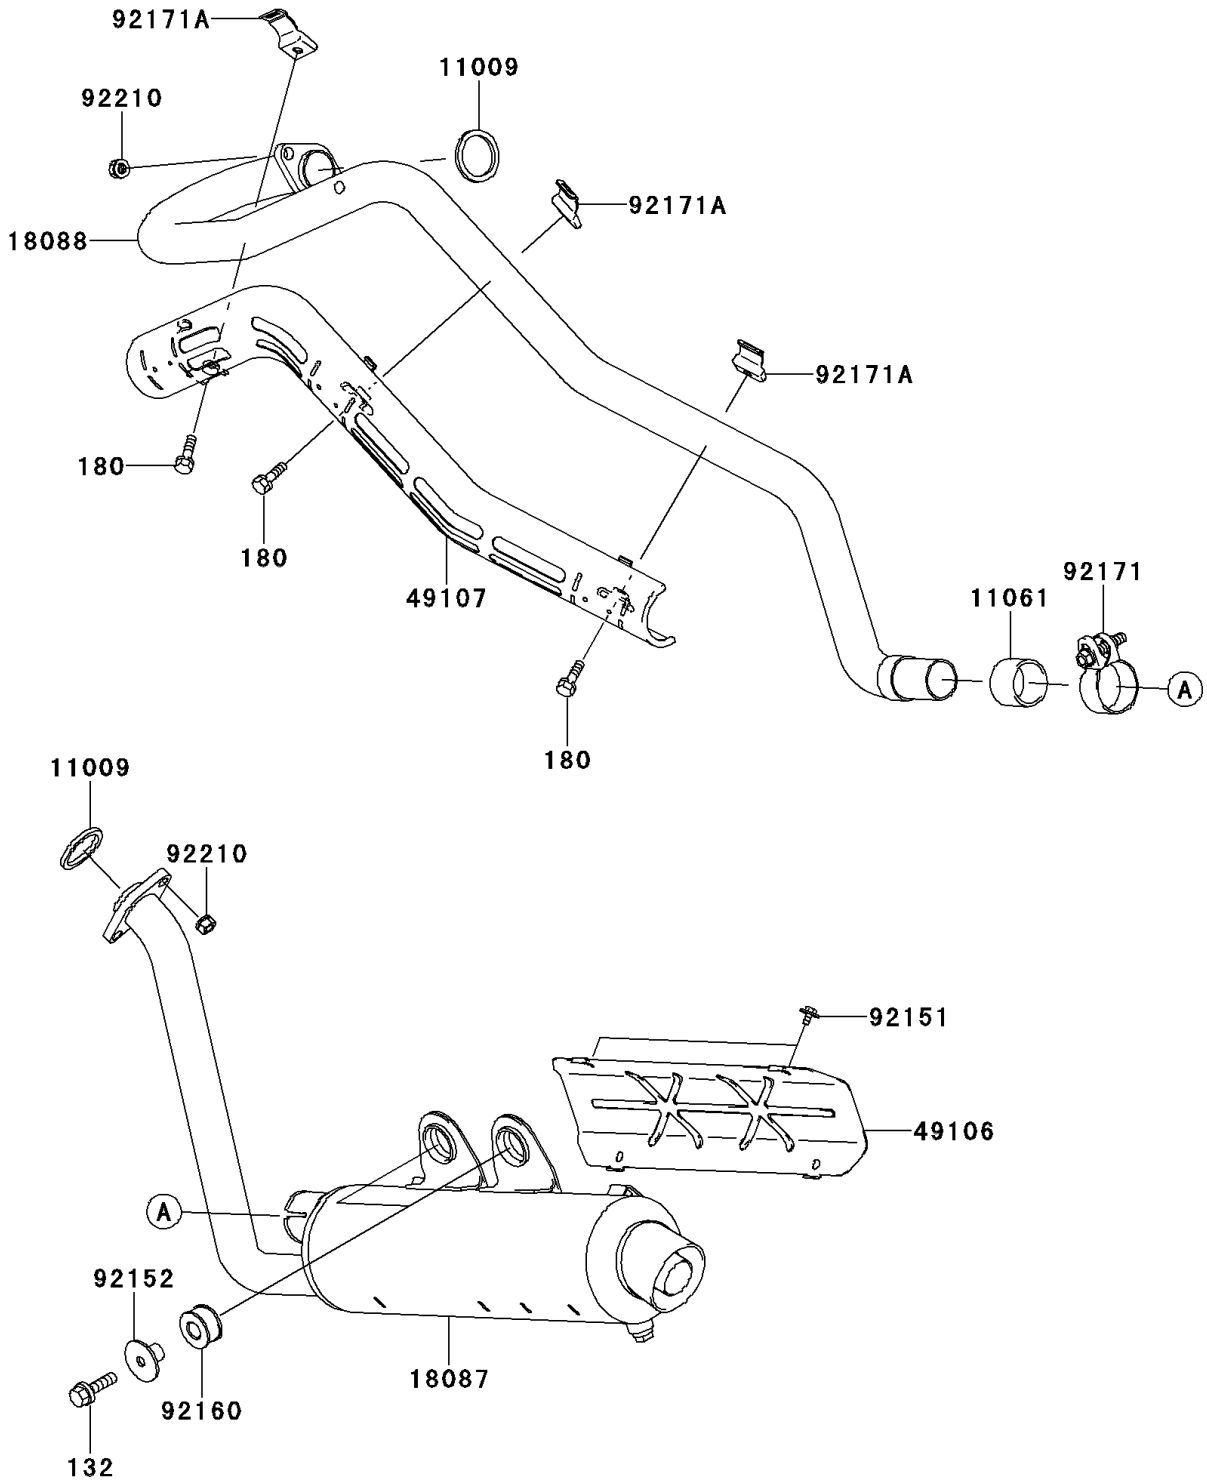

2007 KFX700 PARTS DIAGRAM

Muffler(s)

E1140

2007 KFX700 PARTS LIST

Muffler(s)

| ITEM NAME | PART NUMBER | QUANTITY |
|---|-------------|----------|
| BOLT-FLANGED-SMALL,8X30 (Ref # 132) | 132BD0830 | 2 |
| BOLT-UPSET-WS,6X20 (Ref # 180) | 180BD0620 | 3 |
| GASKET,EXHAUST HOLDER (Ref # 11009) | 11009-1894 | 2 |
| GASKET,MUFFLER CONNECTING (Ref # 11061) | 11061-0360 | 1 |
| MUFFLER (Ref # 18087) | 18087-0006 | 1 |
| PIPE-EXHAUST (Ref # 18088) | 18088-1222 | 1 |
| COVER-MUFFLER (Ref # 49106) | 49106-1293 | 1 |
| COVER-EXHAUST PIPE (Ref # 49107) | 49107-1226 | 1 |
| BOLT,UPSET-WP,6X12 (Ref # 92151) | 92151-1944 | 4 |
| COLLAR,MUFFLER (Ref # 92152) | 92152-1152 | 2 |
| DAMPER,MUFFLER (Ref # 92160) | 92160-1990 | 2 |
| CLAMP (Ref # 92171) | 92171-1330 | 1 |
| CLAMP (Ref # 92171A) | 92171-1357 | 3 |
| NUT,8MM (Ref # 92210) | 92210-1242 | 4 |