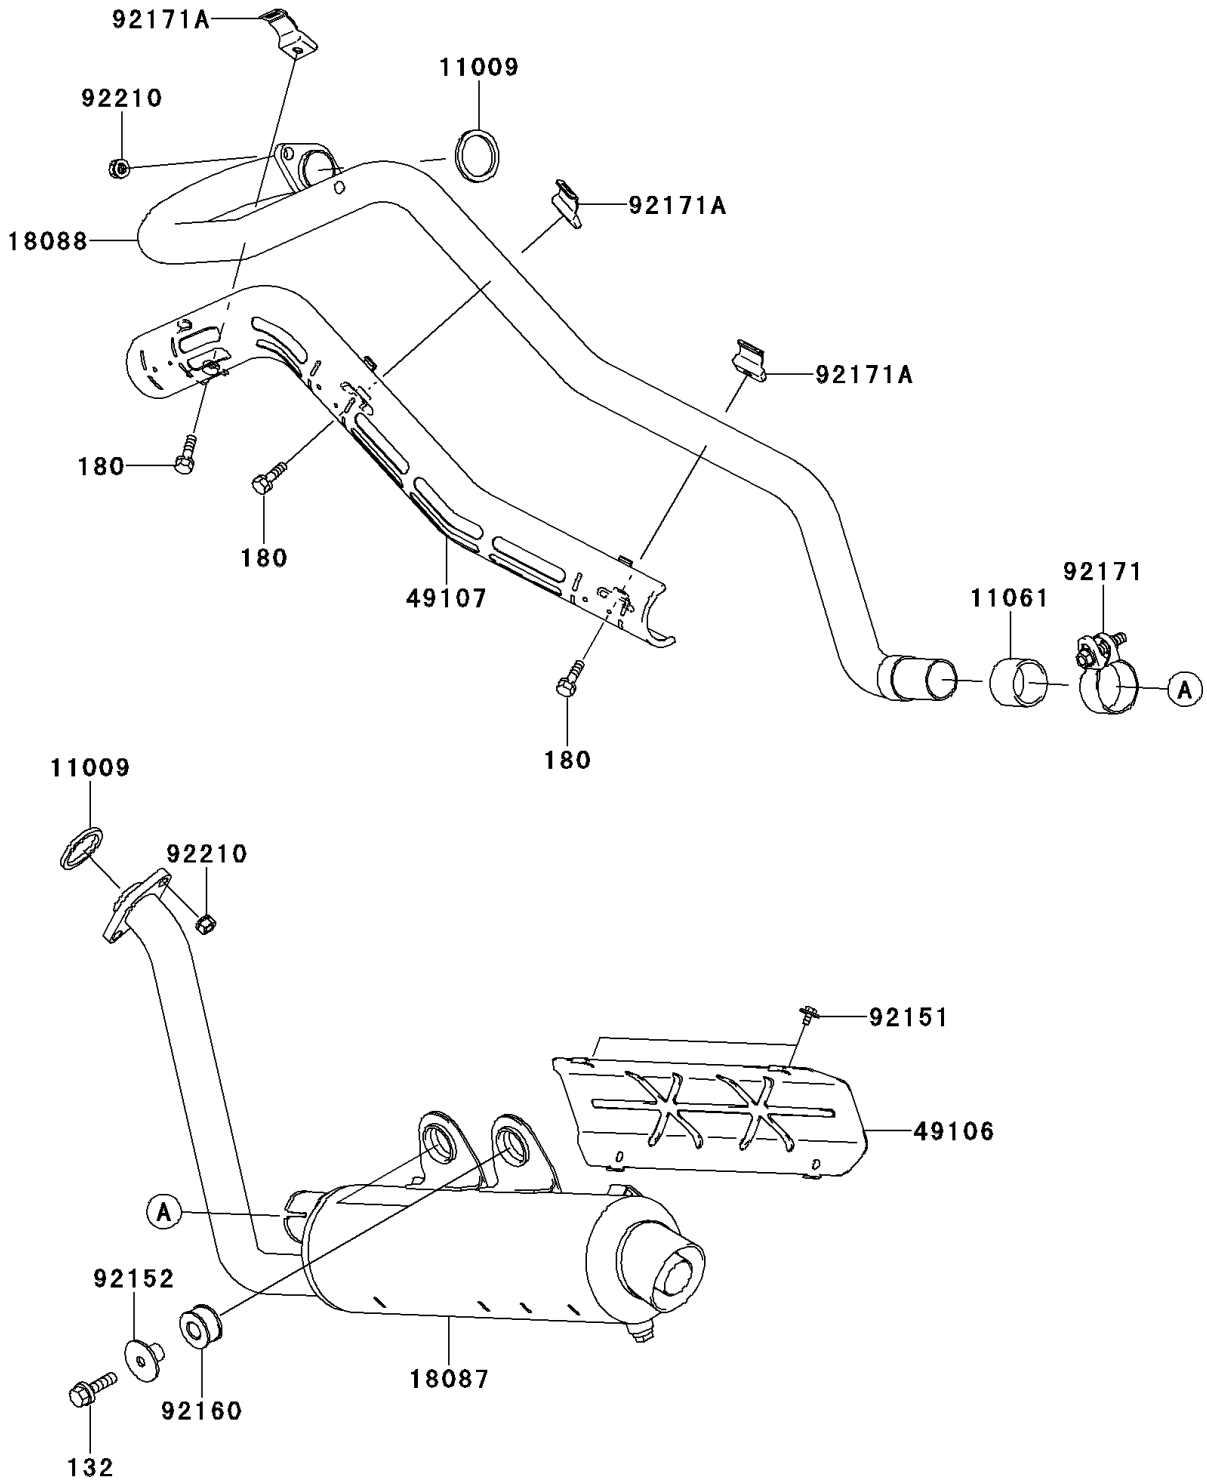

# 2008 KFX®700 PARTS DIAGRAM

Muffler(s)

E1140

## 2008 KFX®700 PARTS LIST

### Muffler(s)

ITEM NAME	PART NUMBER	QUANTITY
BOLT-FLANGED-SMALL,8X30 (Ref # 132)	132BD0830	2
BOLT-UPSET-WS,6X20 (Ref # 180)	180BD0620	3
GASKET,EXHAUST HOLDER (Ref # 11009)	11009-1894	2
GASKET,MUFFLER CONNECTING (Ref # 11061)	11061-0360	1
MUFFLER (Ref # 18087)	18087-0006	1
PIPE-EXHAUST (Ref # 18088)	18088-1222	1
COVER-MUFFLER (Ref # 49106)	49106-1293	1
COVER-EXHAUST PIPE (Ref # 49107)	49107-1226	1
BOLT,UPSET-WP,6X12 (Ref # 92151)	92151-1944	4
COLLAR,MUFFLER (Ref # 92152)	92152-1152	2
DAMPER,MUFFLER (Ref # 92160)	92160-1990	2
CLAMP (Ref # 92171)	92171-1330	1
CLAMP (Ref # 92171A)	92171-1357	3
NUT,8MM (Ref # 92210)	92210-1242	4