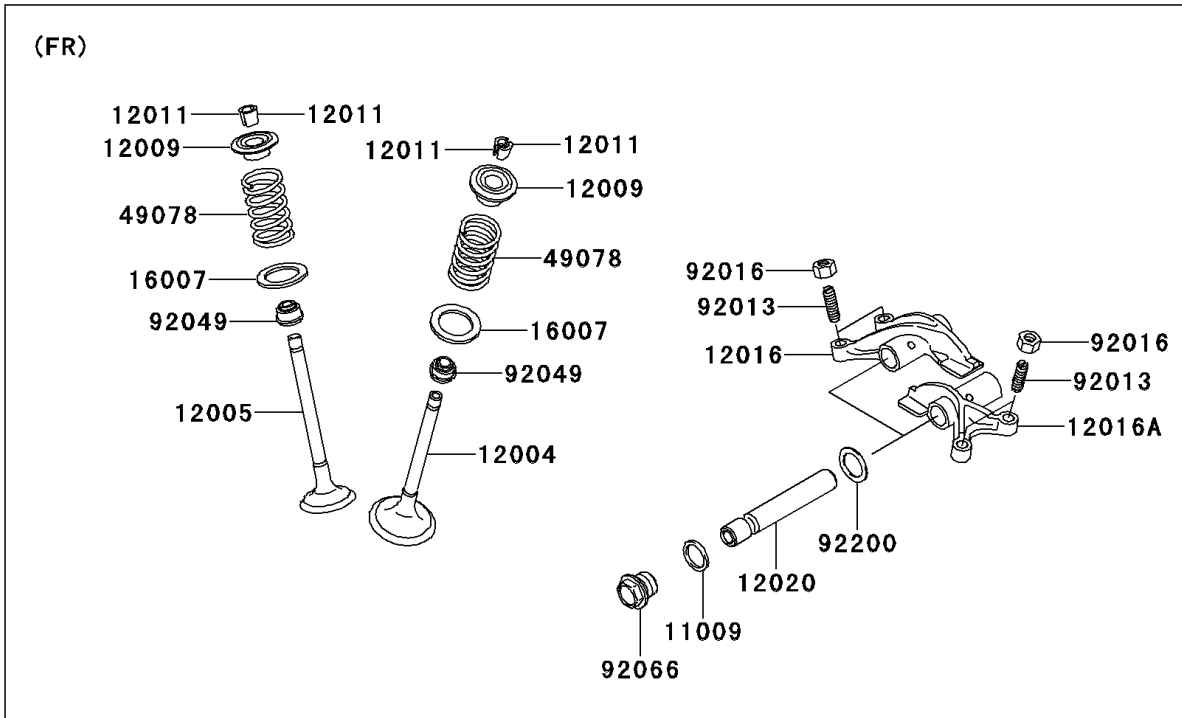

2007 KFX700 PARTS DIAGRAM

Valve(s)

E1210

2007 KFX700 PARTS LIST

Valve(s)

ITEM NAME	PART NUMBER	QUANTITY
GASKET,14X18X1.5 (Ref # 11009)	11009-1430	4
VALVE-INTAKE (Ref # 12004)	12004-0007	4
VALVE-EXHAUST (Ref # 12005)	12005-0047	4
RETAINER-VALVE SPRING (Ref # 12009)	12009-1056	8
COLLET (Ref # 12011)	12011-1051	16
ARM-ROCKER,EXHAUST (Ref # 12016)	12016-1128	2
ARM-ROCKER,INTAKE (Ref # 12016A)	12016-1129	2
SHAFT-ROCKER (Ref # 12020)	12020-0004	4
SEAT-SPRING,17.5X23.8X0.5 (Ref # 16007)	16007-1178	8
SPRING-ENGINE VALVE (Ref # 49078)	49078-0014	8
SCREW,6MM (Ref # 92013)	92013-009	8
NUT,6MM (Ref # 92016)	92016-061	8
SEAL-OIL,VSB58.558 (Ref # 92049)	92049-1218	8
PLUG,DRAIN (Ref # 92066)	92066-2196	4
WASHER,13X17X0.3 (Ref # 92200)	92200-1508	4