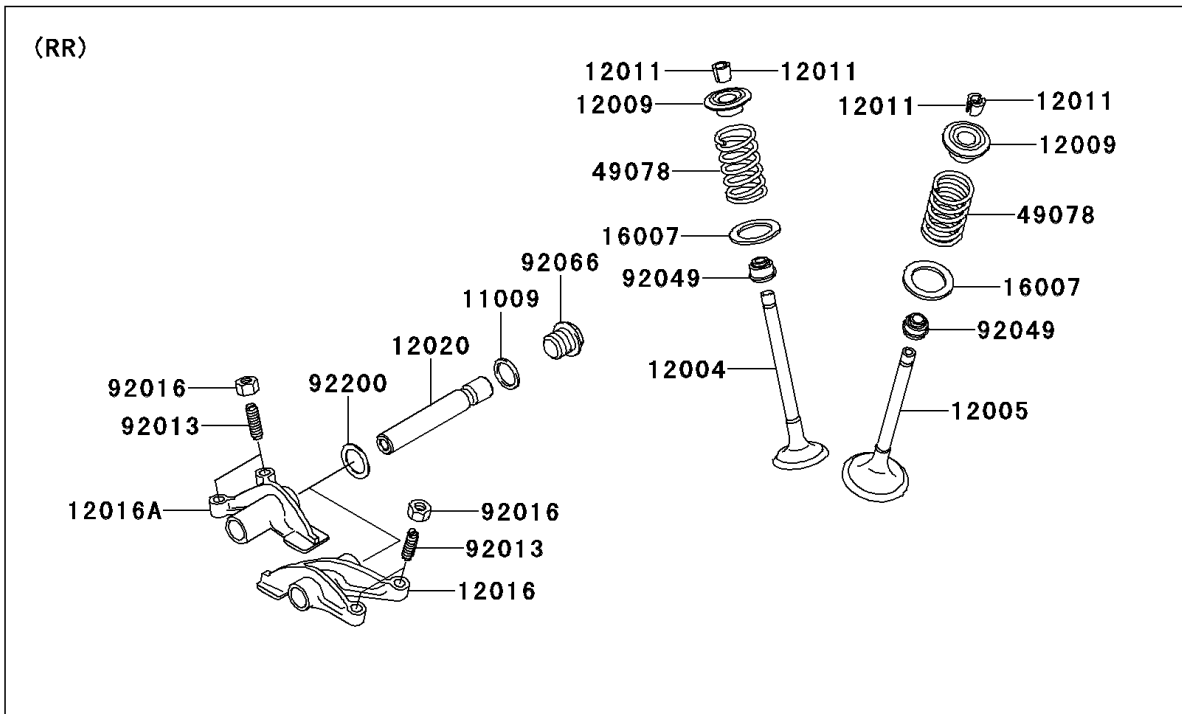

2007 KFX700 PARTS DIAGRAM

Valve(s)

E1210

2007 KFX700 PARTS LIST

Valve(s)

ITEM NAME	PART NUMBER	QUANTITY
GASKET,14X18X1.5 (Ref # 11009)	11009-1430	4
VALVE-INTAKE (Ref # 12004)	12004-0007	4
VALVE-EXHAUST (Ref # 12005)	12005-0047	4
RETAINER-VALVE SPRING (Ref # 12009)	12009-1056	8
COLLET (Ref # 12011)	12011-1051	16
ARM-ROCKER,EXHAUST (Ref # 12016)	12016-1128	2
ARM-ROCKER,INTAKE (Ref # 12016A)	12016-1129	2
SHAFT-ROCKER (Ref # 12020)	12020-0004	4
SEAT-SPRING,17.5X23.8X0.5 (Ref # 16007)	16007-1178	8
SPRING-ENGINE VALVE (Ref # 49078)	49078-0014	8
SCREW,6MM (Ref # 92013)	92013-009	8
NUT,6MM (Ref # 92016)	92016-061	8
SEAL-OIL,VSB58.558 (Ref # 92049)	92049-1218	8
PLUG,DRAIN (Ref # 92066)	92066-2196	4
WASHER,13X17X0.3 (Ref # 92200)	92200-1508	4