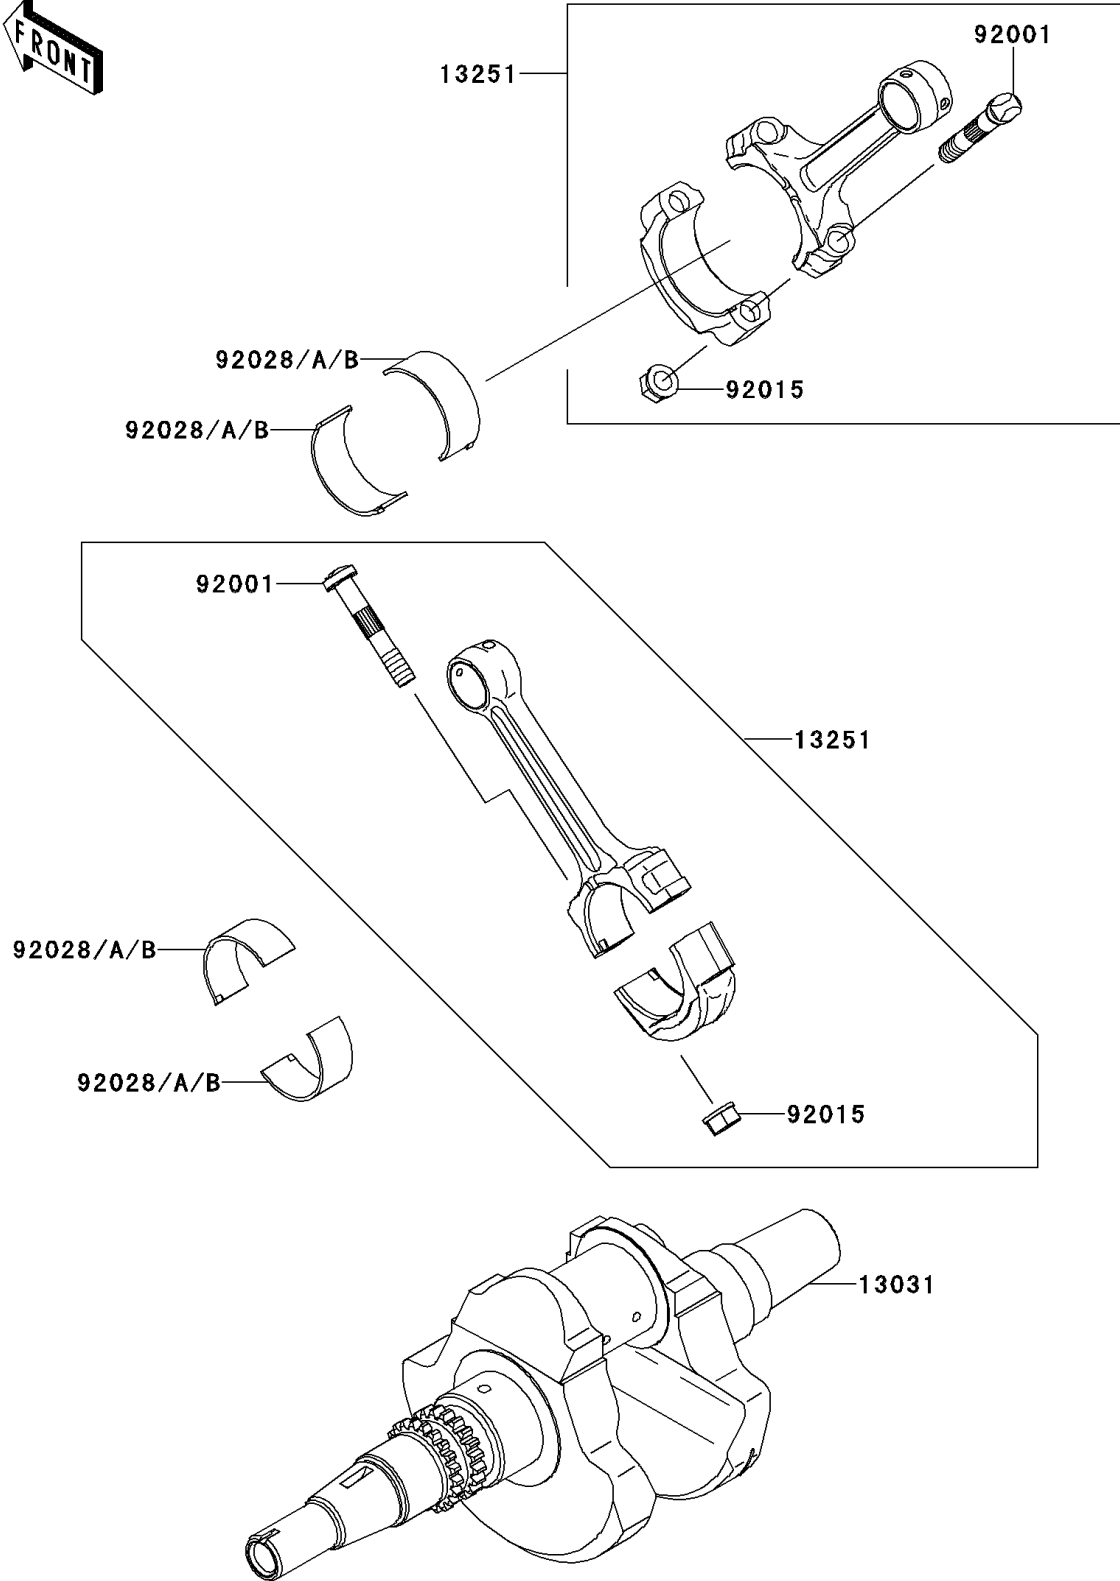

2008 KFX®700 PARTS DIAGRAM

Crankshaft

E1321

2008 KFX®700 PARTS LIST

Crankshaft

ITEM NAME	PART NUMBER	QUANTITY
CRANKSHAFT-COMP (Ref # 13031)	13031-0079	1
ROD-ASSY-CONNECTING (Ref # 13251)	13251-1143	2
BOLT,CONNECTING ROD (Ref # 92001)	92001-1980	4
NUT,FLANGED,8MM (Ref # 92015)	92015-1311	4
BUSHING,CONNECTING ROD,GREEN (Ref # 92028)	92028-1961	AR
BUSHING,CONNECTING ROD,YELLOW (Ref # 92028A)	92028-1962	4
BUSHING,CONNECTING ROD,BROWN (Ref # 92028B)	92028-1963	AR