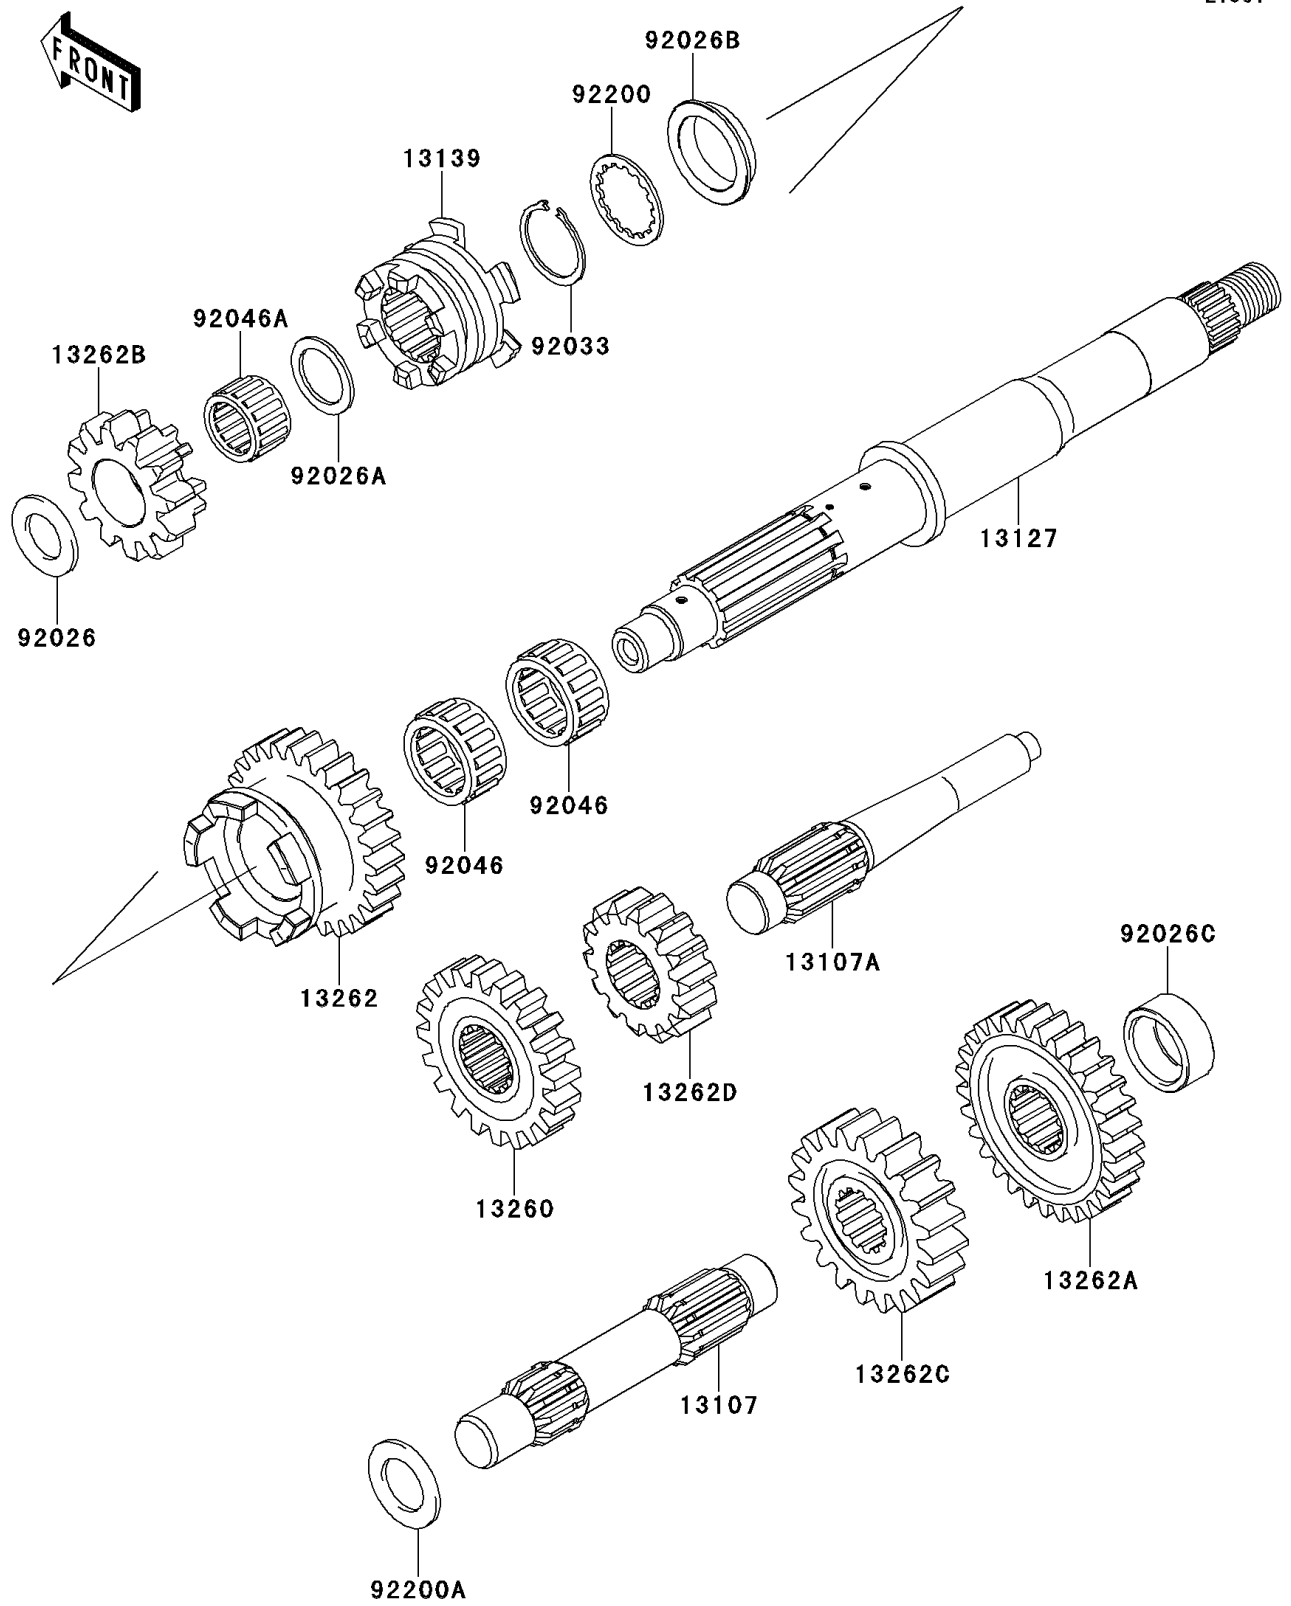

2006 KFX700 PARTS DIAGRAM

Transmission

E1361

2006 KFX700 PARTS LIST

Transmission

ITEM NAME	PART NUMBER	QUANTITY
SHAFT,COUNTER (Ref # 13107)	13107-1436	1
SHAFT,REVERSE,IDLE (Ref # 13107A)	13107-1437	1
SHAFT-TRANSMISSION INPUT (Ref # 13127)	13127-1282	1
SHIFTER (Ref # 13139)	13139-0003	1
GEAR,DRIVEN REVERSE,16T (Ref # 13260)	13260-1873	1
GEAR,INPUT HIGH,27T (Ref # 13262)	13262-0002	1
GEAR,DRIVEN HIGH,29T (Ref # 13262A)	13262-0015	1
GEAR,INPUT REVERSE,12T (Ref # 13262B)	13262-0235	1
GEAR,OUTPUT DRIVE,20T (Ref # 13262C)	13262-1052	1
GEAR,OUTPUT REVERSE,14T (Ref # 13262D)	13262-1053	1
SPACER,17.3X30X2.0 (Ref # 92026)	92026-1415	1
SPACER,21.2X29X1.6 (Ref # 92026A)	92026-1568	1
SPACER,28X39X8 (Ref # 92026B)	92026-1629	1
SPACER,25X32X13 (Ref # 92026C)	92026-1630	1
RING-SNAP,25.9X30.6X1.2 (Ref # 92033)	92033-1037	1
BEARING-NEEDLE,FWF-283317 (Ref # 92046)	92046-1278	2
BEARING-NEEDLE,REVERSE GEAR (Ref # 92046A)	92046-1279	1
WASHER,28.5X34.0X1.5 (Ref # 92200)	92200-1240	1
WASHER,20.3X33X2.0 (Ref # 92200A)	92200-1351	1