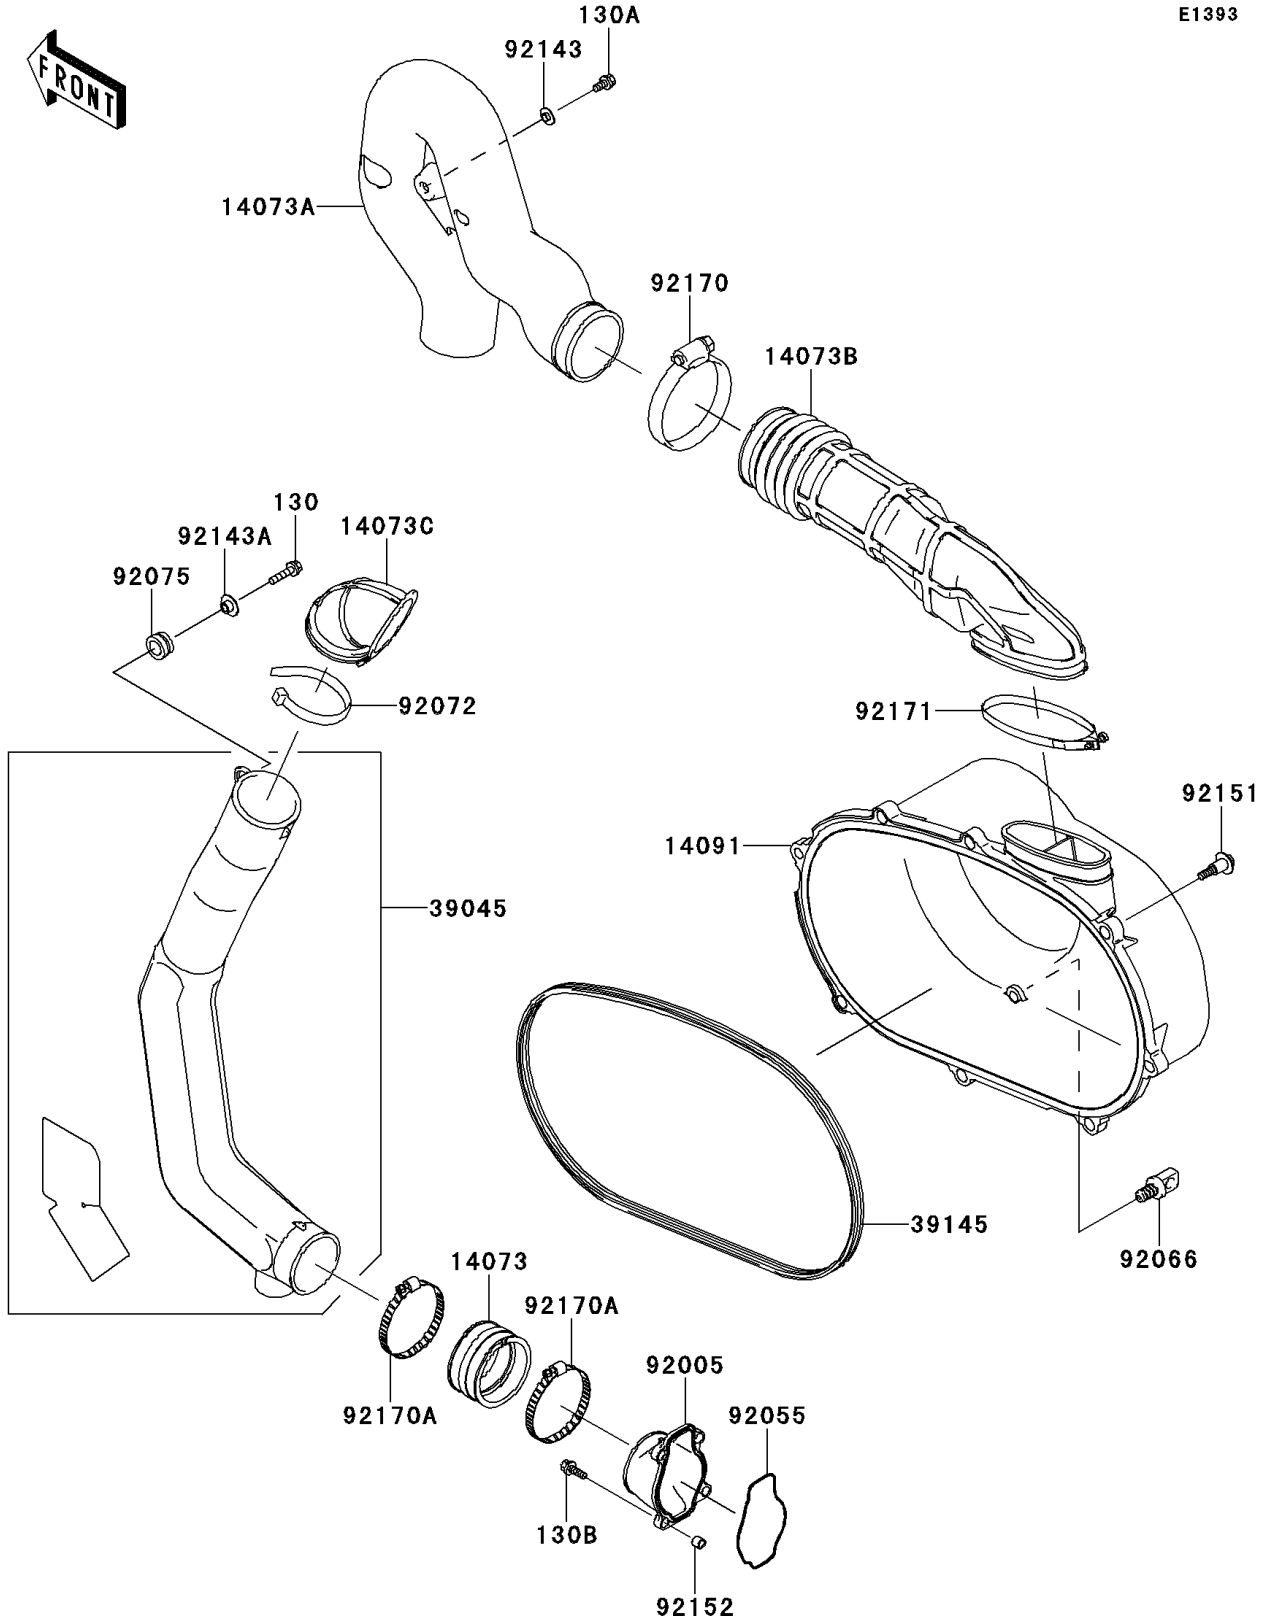

2006 KFX700 PARTS DIAGRAM

Converter Cover

E1393

2006 KFX700 PARTS LIST

Converter Cover

ITEM NAME	PART NUMBER	QUANTITY
BOLT-FLANGED,6X25 (Ref # 130)	130BA0625	1
BOLT-FLANGED,6X12 (Ref # 130A)	130BB0612	1
BOLT-FLANGED,6X20 (Ref # 130B)	130CD0620	4
DUCT,JOINT (Ref # 14073)	14073-1775	1
DUCT,EXHAUST (Ref # 14073A)	14073-1850	1
DUCT,EXHAUST JOINT (Ref # 14073B)	14073-1851	1
DUCT,SNORKEL TOP (Ref # 14073C)	14073-1853	1
COVER,BELT CONVERTER (Ref # 14091)	14091-1535	1
DUCT-ASSY,SNORKEL (Ref # 39045)	39045-1072	1
TRIM-SEAL (Ref # 39145)	39145-1135	1
FITTING (Ref # 92005)	92005-1387	1
RING-O (Ref # 92055)	92055-1630	1
PLUG,DRAIN,11X19 (Ref # 92066)	92066-1580	1
BAND,L=368.3 (Ref # 92072)	92072-3872	1
DAMPER,RUBBER (Ref # 92075)	92075-1123	1
COLLAR (Ref # 92143)	92143-1087	1
COLLAR (Ref # 92143A)	92143-1353	1
BOLT,FLANGED,6X30 (Ref # 92151)	92151-1686	8
COLLAR (Ref # 92152)	92152-1332	4
CLAMP (Ref # 92170)	92170-1763	1
CLAMP (Ref # 92170A)	92170-1764	2
CLAMP (Ref # 92171)	92171-1554	1