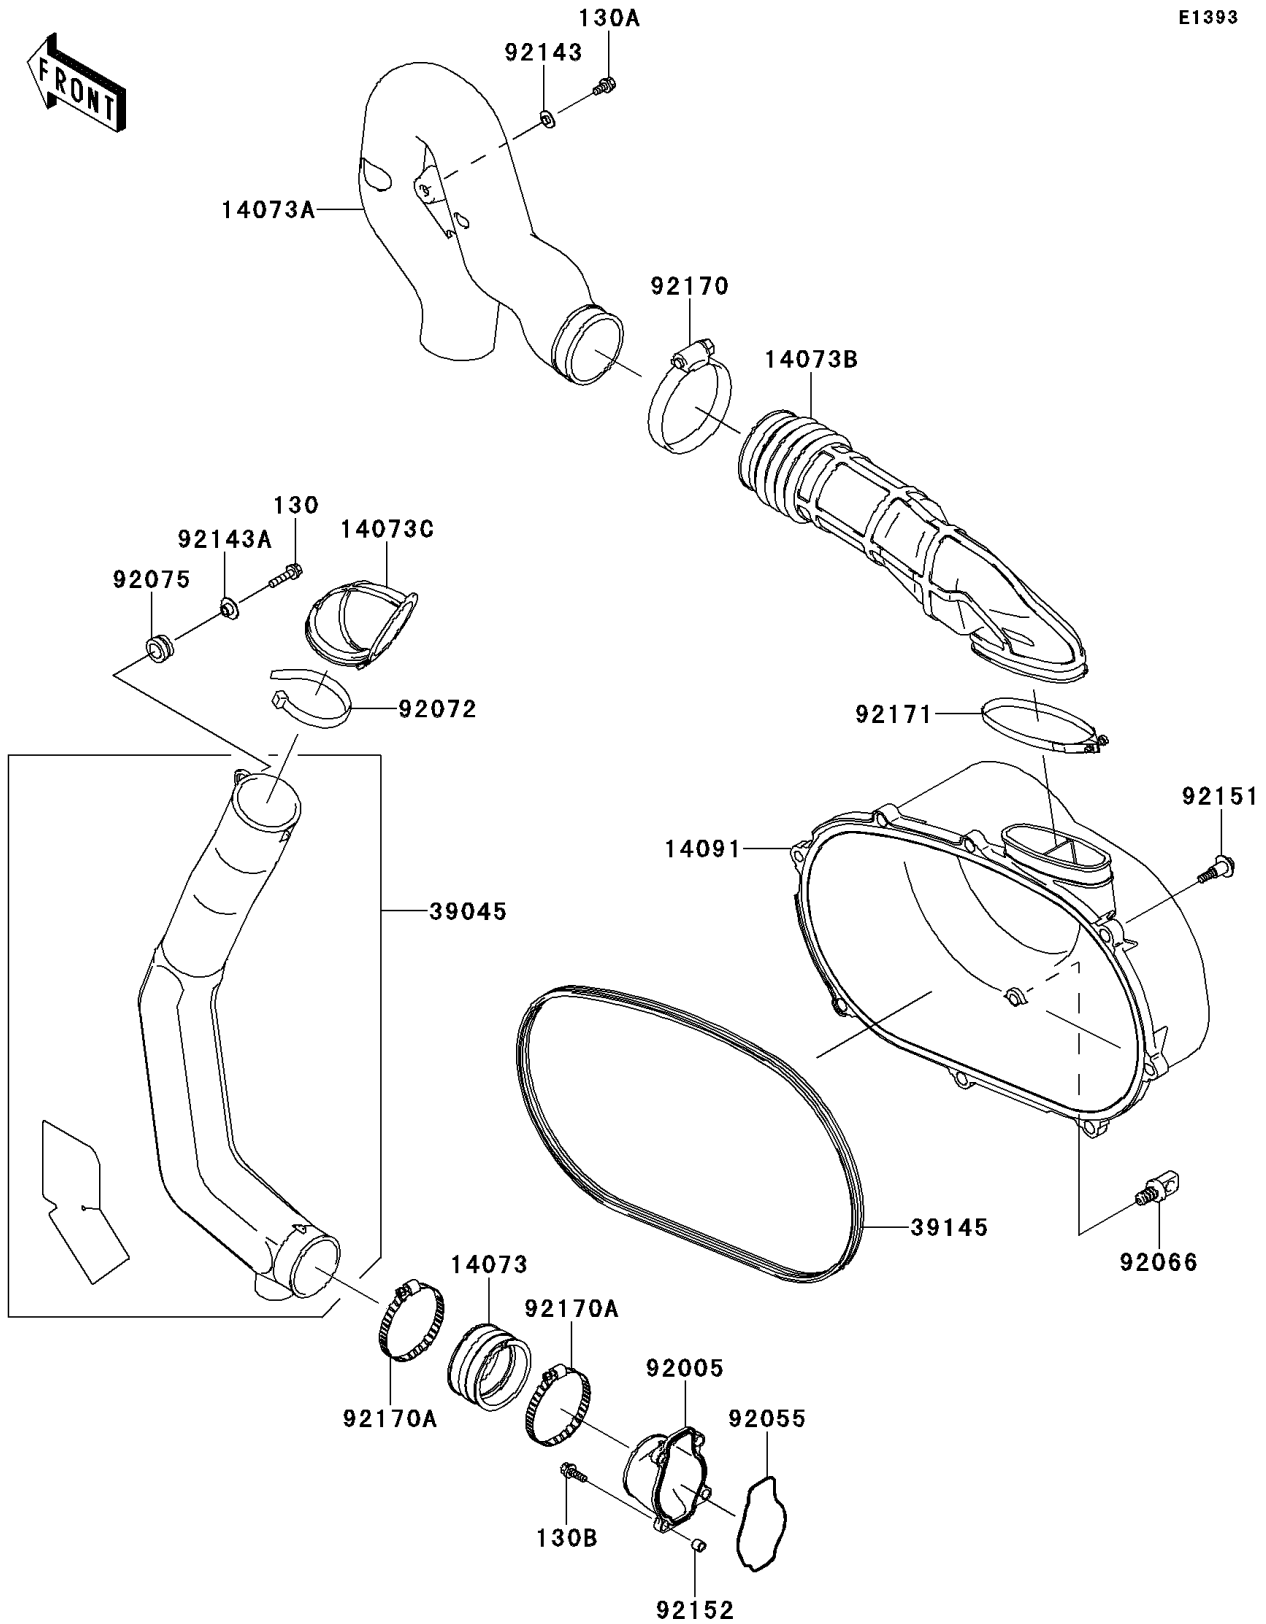

2007 KFX700 PARTS DIAGRAM

Converter Cover

E1393

2007 KFX700 PARTS LIST

Converter Cover

ITEM NAME	PART NUMBER	QUANTITY
BOLT-FLANGED,6X25 (Ref # 130)	130BA0625	1
BOLT-FLANGED,6X12 (Ref # 130A)	130BB0612	1
BOLT-FLANGED,6X20 (Ref # 130B)	130CD0620	4
DUCT,JOINT (Ref # 14073)	14073-1775	1
DUCT,EXHAUST (Ref # 14073A)	14073-1850	1
DUCT,EXHAUST JOINT (Ref # 14073B)	14073-1851	1
DUCT,SNORKEL TOP (Ref # 14073C)	14073-1853	1
COVER,BELT CONVERTER (Ref # 14091)	14091-1535	1
DUCT-ASSY,SNORKEL (Ref # 39045)	39045-1072	1
TRIM-SEAL (Ref # 39145)	39145-1135	1
FITTING (Ref # 92005)	92005-1387	1
RING-O (Ref # 92055)	92055-1630	1
PLUG,DRAIN,11X19 (Ref # 92066)	92066-1580	1
BAND,L=368.3 (Ref # 92072)	92072-3872	1
DAMPER,RUBBER (Ref # 92075)	92075-1123	1
COLLAR (Ref # 92143)	92143-1087	1
COLLAR (Ref # 92143A)	92143-1353	1
BOLT,FLANGED,6X30 (Ref # 92151)	92151-1686	8
COLLAR (Ref # 92152)	92152-1332	4
CLAMP (Ref # 92170)	92170-1763	1
CLAMP (Ref # 92170A)	92170-1764	2
CLAMP (Ref # 92171)	92171-1554	1