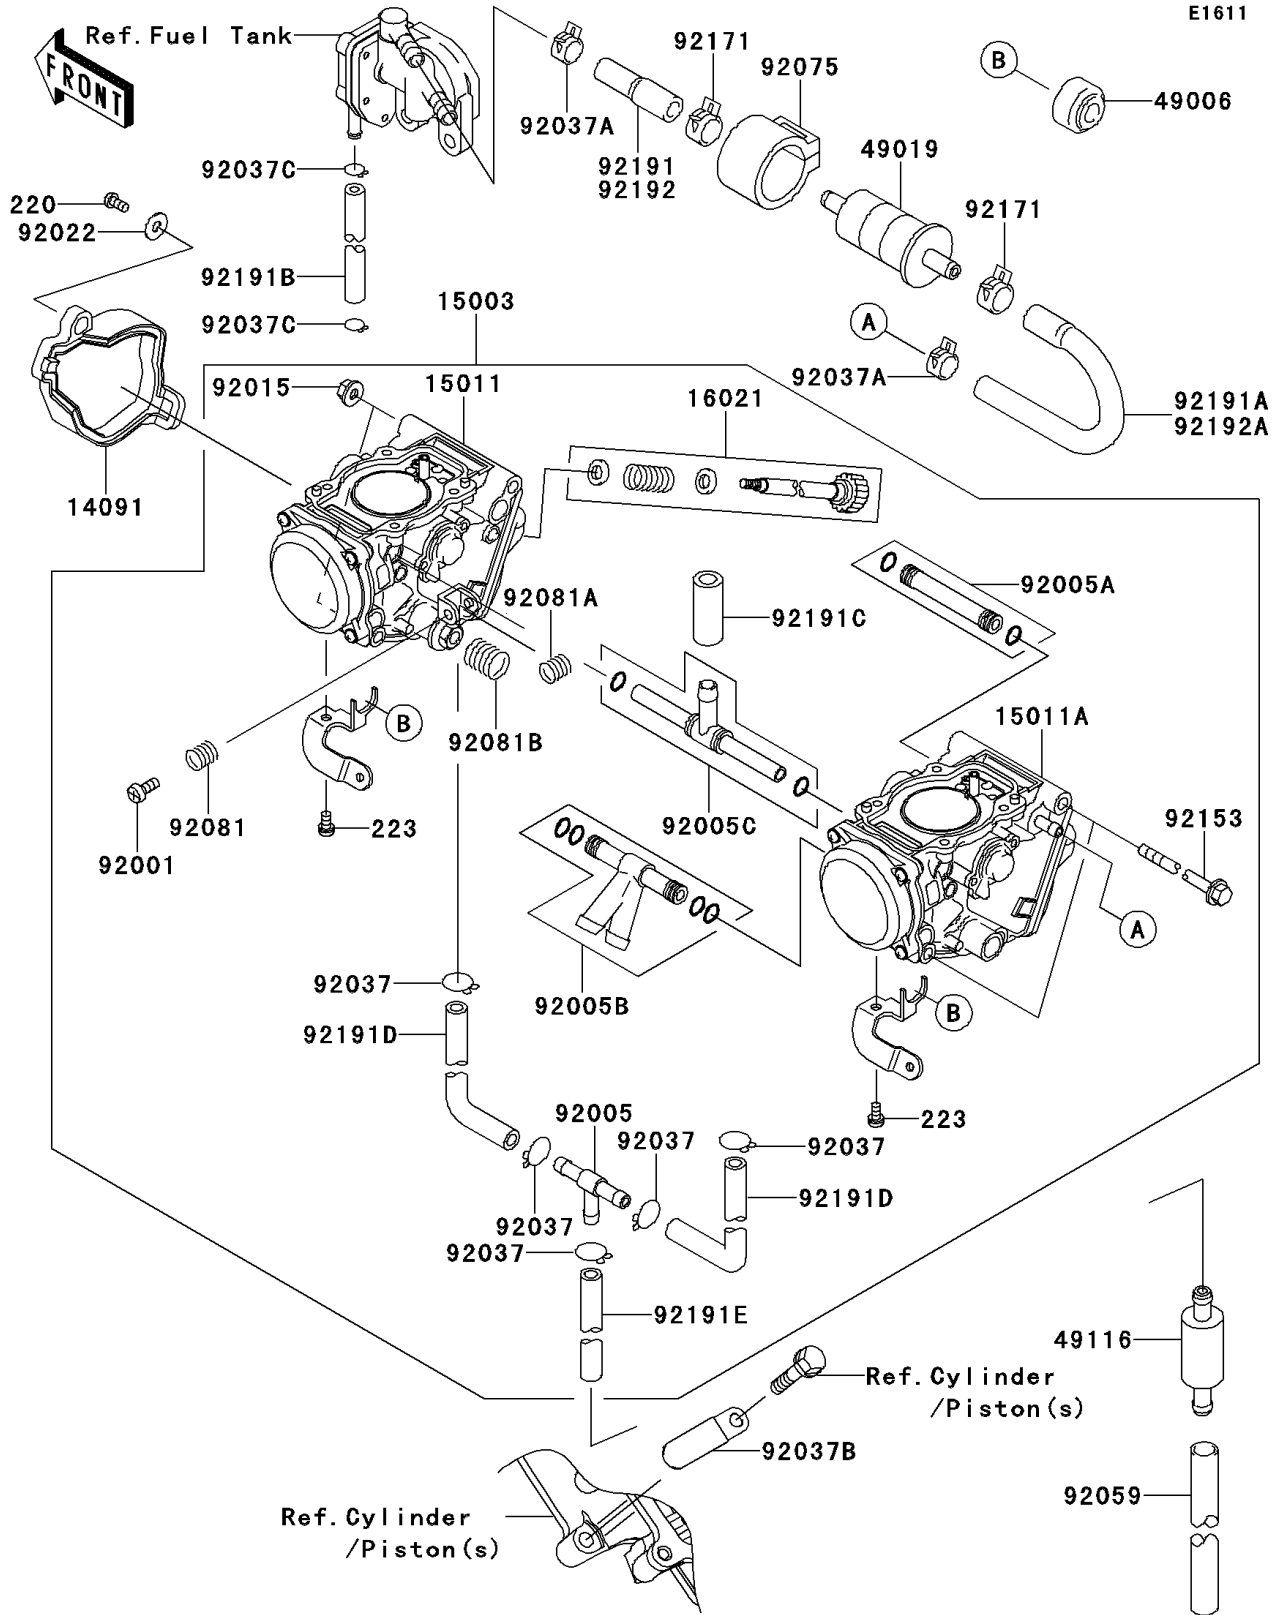

2006 KFX700 PARTS DIAGRAM

Carburetor

2006 KFX700 PARTS LIST

Carburetor

ITEM NAME	PART NUMBER	QUANTITY
SCREW-PAN-CROSS,4X8 (Ref # 220)	220AA0408	1
SCREW-PAN-WS-CROS,4X8 (Ref # 223)	223AA0408	2
COVER,THROTTLE CABLE (Ref # 14091)	14091-1196	1
CARBURETOR-ASSY (Ref # 15003)	15003-0094	1
CARBURETOR,FR (Ref # 15011)	15011-0015	1
CARBURETOR,RR (Ref # 15011A)	15011-0016	1
SCREW-THROTTLE STOP (Ref # 16021)	16021-1223	1
BOOT,STARTER CABLE (Ref # 49006)	49006-1353	2
FILTER-FUEL (Ref # 49019)	49019-1055	1
VALVE-ASSY (Ref # 49116)	49116-1126	1
BOLT,THROTTLE ADJUST (Ref # 92001)	92001-1998	1
FITTING,FUEL,T-TYPE (Ref # 92005)	92005-1112	1
FITTING (Ref # 92005A)	92005-1375	1
FITTING (Ref # 92005B)	92005-1376	1
FITTING (Ref # 92005C)	92005-1385	1
NUT,FLANGED,5MM (Ref # 92015)	92015-1259	2
WASHER,5.2X13X1 (Ref # 92022)	92022-1380	1
CLAMP,TUBE (Ref # 92037)	92037-1201	5
CLAMP,TUBE (Ref # 92037A)	92037-1505	2
CLAMP,L=45 (Ref # 92037B)	92037-1539	1
CLAMP (Ref # 92037C)	92037-1610	2
TUBE,7X10X100 (Ref # 92059)	92059-1736	1
DAMPER,FUEL FILTER (Ref # 92075)	92075-1853	1
SPRING (Ref # 92081)	92081-1620	1
SPRING,THROTTLE ADJUST LWR (Ref # 92081A)	92081-1621	1
SPRING,THROTTLE ADJUST CNT (Ref # 92081B)	92081-1622	1
BOLT,5X143 (Ref # 92153)	92153-1068	2
CLAMP (Ref # 92171)	92171-0515	2
TUBE,TAP-FUEL FILTER (Ref # 92191)	92191-0017	1

2006 KFX700 PARTS LIST

Carburetor

ITEM NAME	PART NUMBER	QUANTITY
TUBE,FUEL FILTER-CARBURETOR (Ref # 92191A)	92191-0018	1
TUBE,4X9X130 (Ref # 92191B)	92191-1251	1
TUBE,7X11X25 (Ref # 92191C)	92191-1672	1
TUBE,4.5X8X65 (Ref # 92191D)	92191-1673	2
TUBE,4.5X8X420 (Ref # 92191E)	92191-1674	1