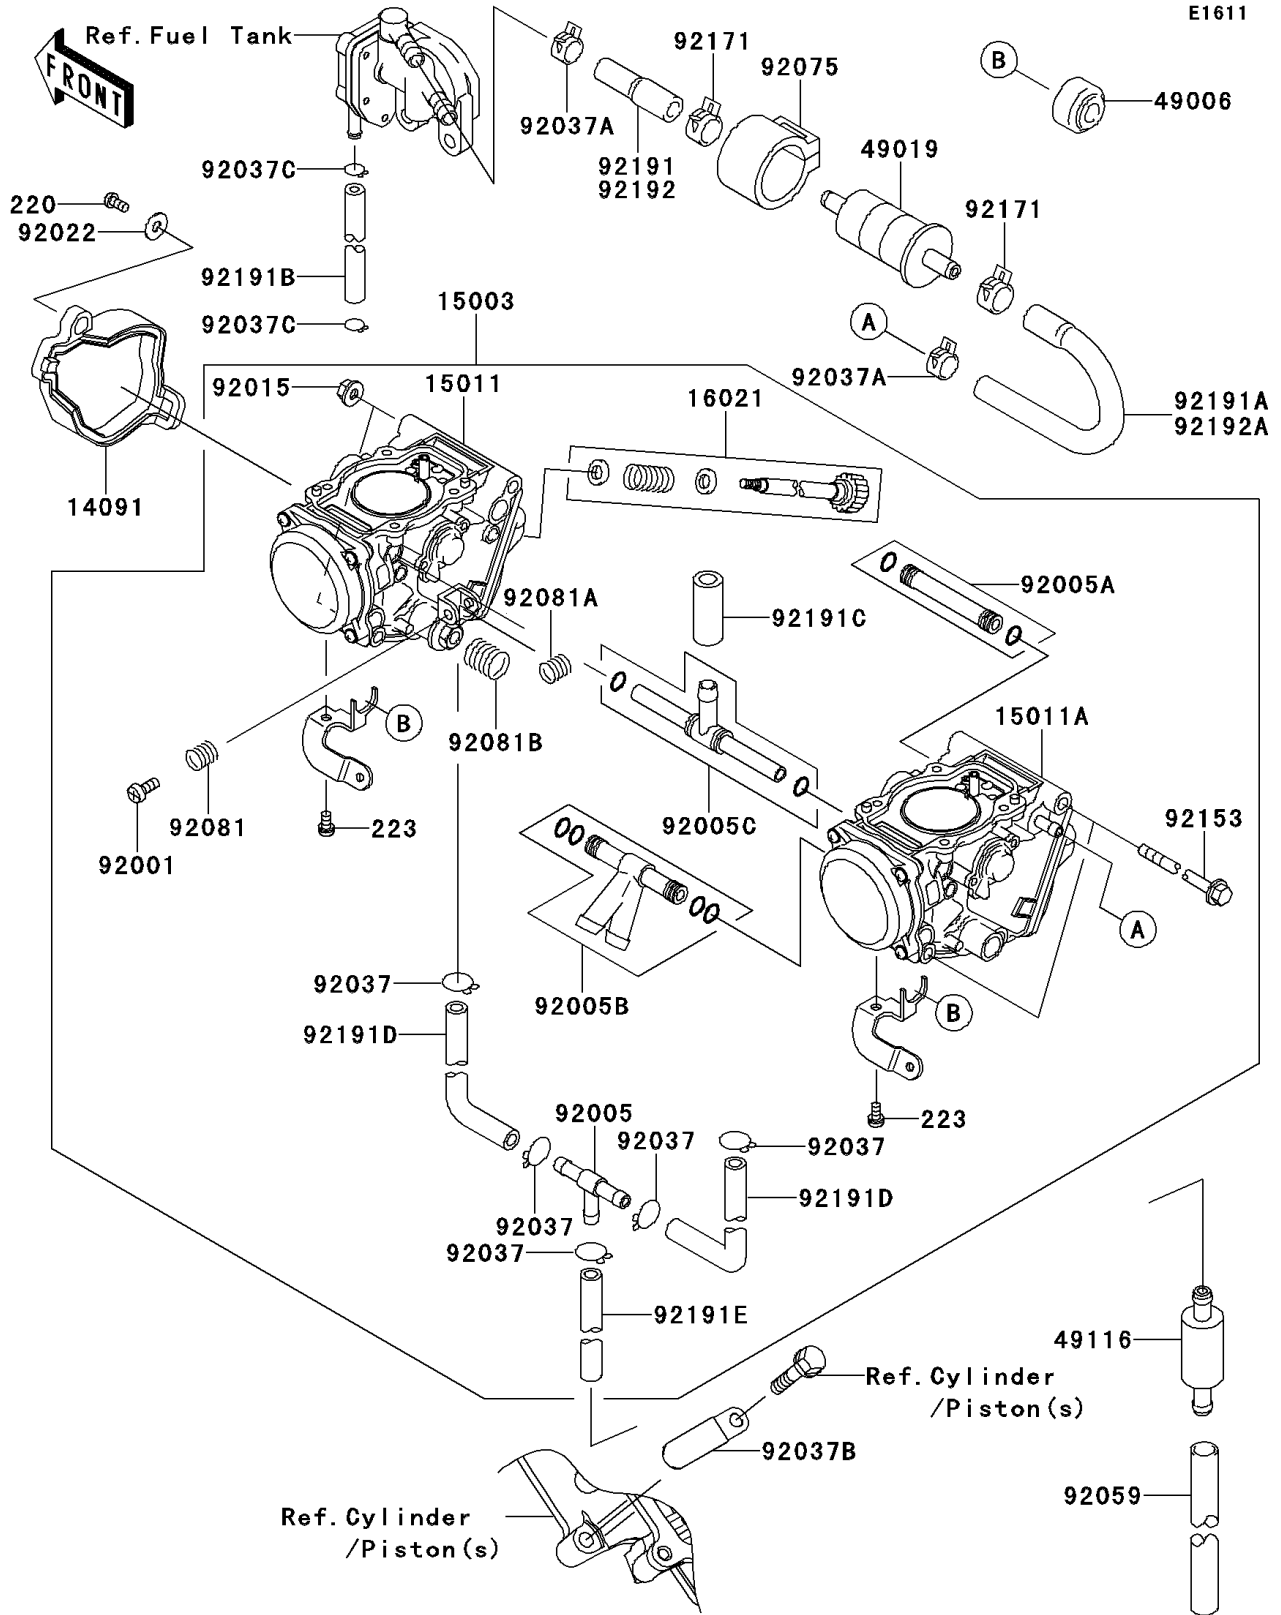

# 2007 KFX700 PARTS DIAGRAM

Carburetor

## 2007 KFX700 PARTS LIST

### Carburetor

ITEM NAME	PART NUMBER	QUANTITY
SCREW-PAN-CROSS,4X8 (Ref # 220)	220AA0408	1
SCREW-PAN-WS-CROS,4X8 (Ref # 223)	223AA0408	2
COVER,THROTTLE CABLE (Ref # 14091)	14091-1196	1
CARBURETOR-ASSY (Ref # 15003)	15003-0094	1
CARBURETOR,FR (Ref # 15011)	15011-0015	1
CARBURETOR,RR (Ref # 15011A)	15011-0016	1
SCREW-THROTTLE STOP (Ref # 16021)	16021-1223	1
BOOT,STARTER CABLE (Ref # 49006)	49006-1353	2
FILTER-FUEL (Ref # 49019)	49019-1055	1
VALVE-ASSY (Ref # 49116)	49116-1126	1
BOLT,THROTTLE ADJUST (Ref # 92001)	92001-1998	1
FITTING,FUEL,T-TYPE (Ref # 92005)	92005-1112	1
FITTING (Ref # 92005A)	92005-1375	1
FITTING (Ref # 92005B)	92005-1376	1
FITTING (Ref # 92005C)	92005-1385	1
NUT,FLANGED,5MM (Ref # 92015)	92015-1259	2
WASHER,5.2X13X1 (Ref # 92022)	92022-1380	1
CLAMP,TUBE (Ref # 92037)	92037-1201	5
CLAMP,TUBE (Ref # 92037A)	92037-1505	2
CLAMP,L=45 (Ref # 92037B)	92037-1539	1
CLAMP (Ref # 92037C)	92037-1610	2
TUBE,7X10X100 (Ref # 92059)	92059-1736	1
DAMPER,FUEL FILTER (Ref # 92075)	92075-1853	1
SPRING (Ref # 92081)	92081-1620	1
SPRING,THROTTLE ADJUST LWR (Ref # 92081A)	92081-1621	1
SPRING,THROTTLE ADJUST CNT (Ref # 92081B)	92081-1622	1
BOLT,5X143 (Ref # 92153)	92153-1068	2
CLAMP (Ref # 92171)	92171-0515	2
TUBE,TAP-FUEL FILTER (Ref # 92191)	92191-0017	1

### Carburetor

ITEM NAME	PART NUMBER	QUANTITY
TUBE,FUEL FILTER-CARBURETOR (Ref # 92191A)	92191-0018	1
TUBE,4X9X130 (Ref # 92191B)	92191-1251	1
TUBE,7X11X25 (Ref # 92191C)	92191-1672	1
TUBE,4.5X8X65 (Ref # 92191D)	92191-1673	2
TUBE,4.5X8X420 (Ref # 92191E)	92191-1674	1