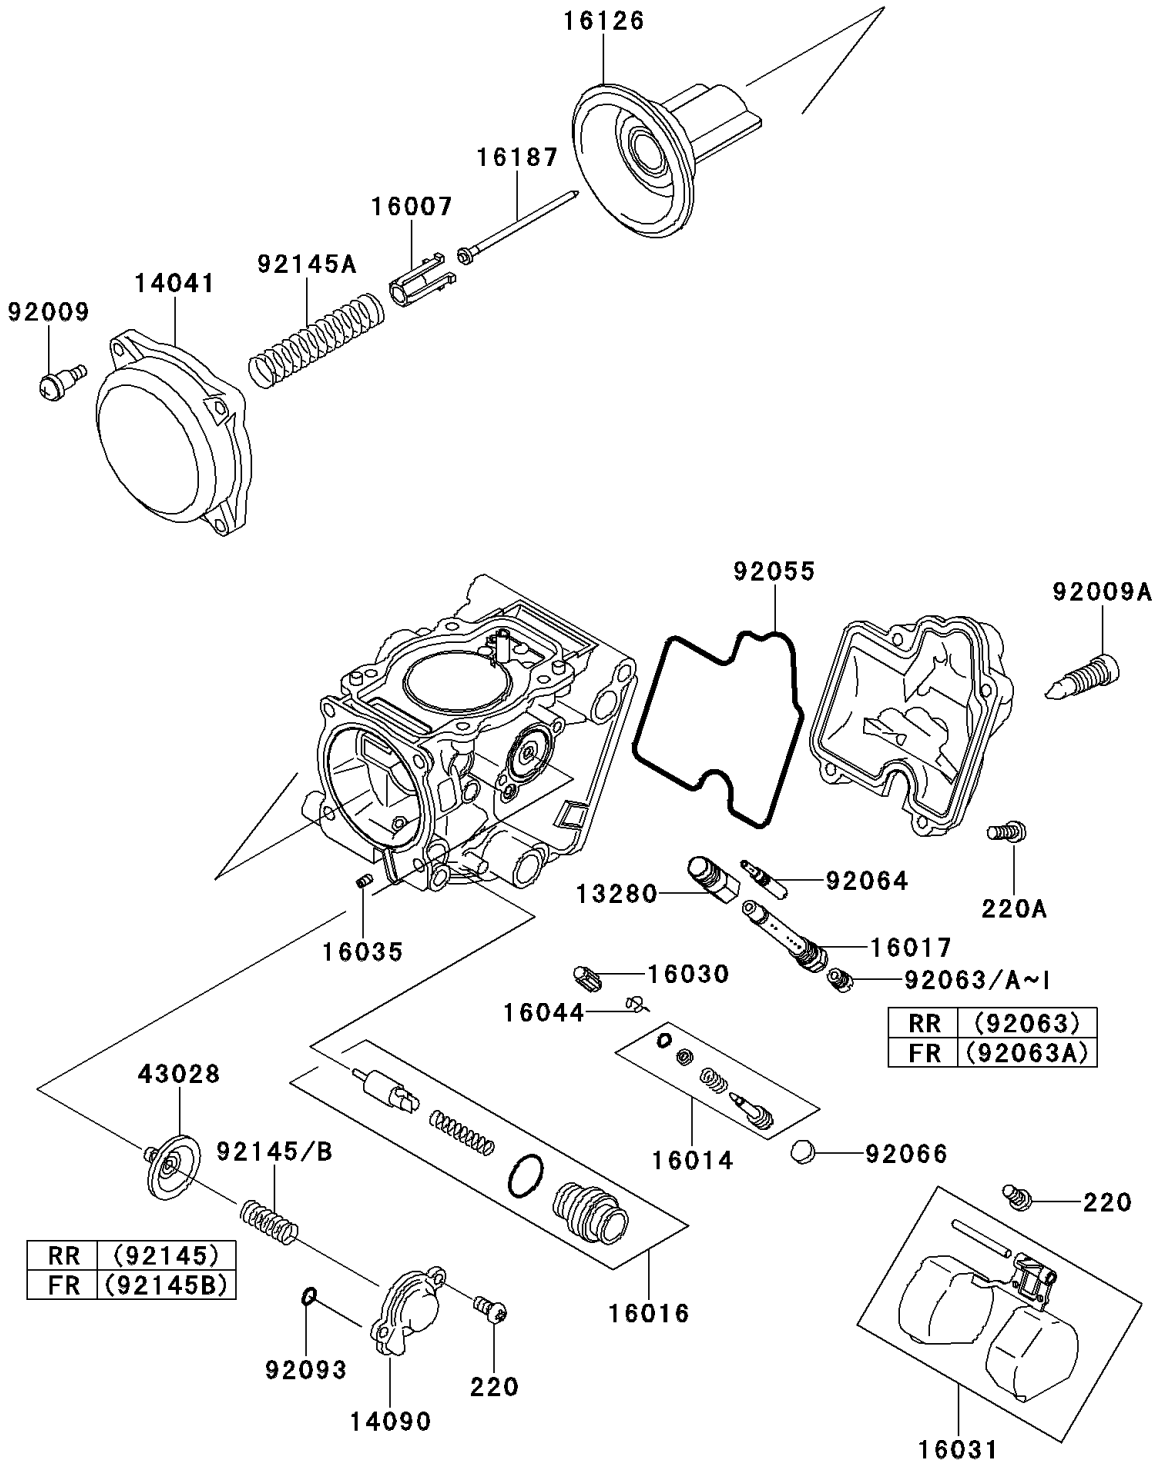

2007 KFX700 PARTS DIAGRAM

Carburetor Parts

E1612

2007 KFX700 PARTS LIST

Carburetor Parts

ITEM NAME	PART NUMBER	QUANTITY
HOLDER,JET (Ref # 13280)	13280-1096	2
CAP-CHAMBER,MIXING (Ref # 14041)	14041-1090	2
COVER,AIR CUT VALVE (Ref # 14090)	14090-1984	2
SEAT-SPRING,THROTTLE VALVE (Ref # 16007)	16007-1120	2
SCREW-PILOT AIR (Ref # 16014)	16014-1105	2
PLUNGER (Ref # 16016)	16016-1117	2
JET-NEEDLE (Ref # 16017)	16017-1441	2
VALVE-FLOAT (Ref # 16030)	16030-1007	2
FLOAT (Ref # 16031)	16031-1097	2
JET-AIR,LEAK (Ref # 16035)	16035-1055	2
CLAMP,FLOAT VALVE (Ref # 16044)	16044-007	2
VALVE,VACUUM (Ref # 16126)	16126-1226	2
NEEDLE-JET,NBZH (Ref # 16187)	16187-0021	2
DIAPHRAGM,AIR CUT VALVE (Ref # 43028)	43028-1085	2
SCREW,4X4.4 (Ref # 92009)	92009-1549	8
SCREW,DRAIN,6X0.75 (Ref # 92009A)	92009-1551	2
RING-O,FLOAT CHAMBER (Ref # 92055)	92055-1589	2
JET-MAIN,#140,RR (Ref # 92063)	92063-1013	1
JET-MAIN,#135,FR (Ref # 92063A)	92063-1014	1
JET-MAIN,#138 (Ref # 92063B)	92063-1015	AR
JET-MAIN,#142 (Ref # 92063C)	92063-1016	AR
JET-MAIN,#145 (Ref # 92063D)	92063-1017	AR
JET-MAIN,#125 (Ref # 92063E)	92063-1069	AR
JET-MAIN,#120 (Ref # 92063F)	92063-1072	AR
JET-MAIN,#128 (Ref # 92063G)	92063-1074	AR
JET-MAIN,#130 (Ref # 92063H)	92063-1075	AR
JET-MAIN,#132 (Ref # 92063I)	92063-1076	AR
JET-PILOT,#40 (Ref # 92064)	92064-0005	2
PLUG,PILOT AIR SCREW,6.9X2 (Ref # 92066)	92066-1051	2

2007 KFX700 PARTS LIST

Carburetor Parts

ITEM NAME	PART NUMBER	QUANTITY
SEAL,"U"RING (Ref # 92093)	92093-1046	2
SPRING,AIR CUT VALVE,RR (Ref # 92145)	92145-0097	1
SPRING,VACUUM VALVE (Ref # 92145A)	92145-1227	2
SCREW-PAN-CROSS,4X8 (Ref # 220)	220AA0408	6
SCREW-PAN-CROSS,4X14 (Ref # 220A)	220AA0414	8
SPRING,AIR CUT VALVE,FR (Ref # 92145B)	92145-1450	1