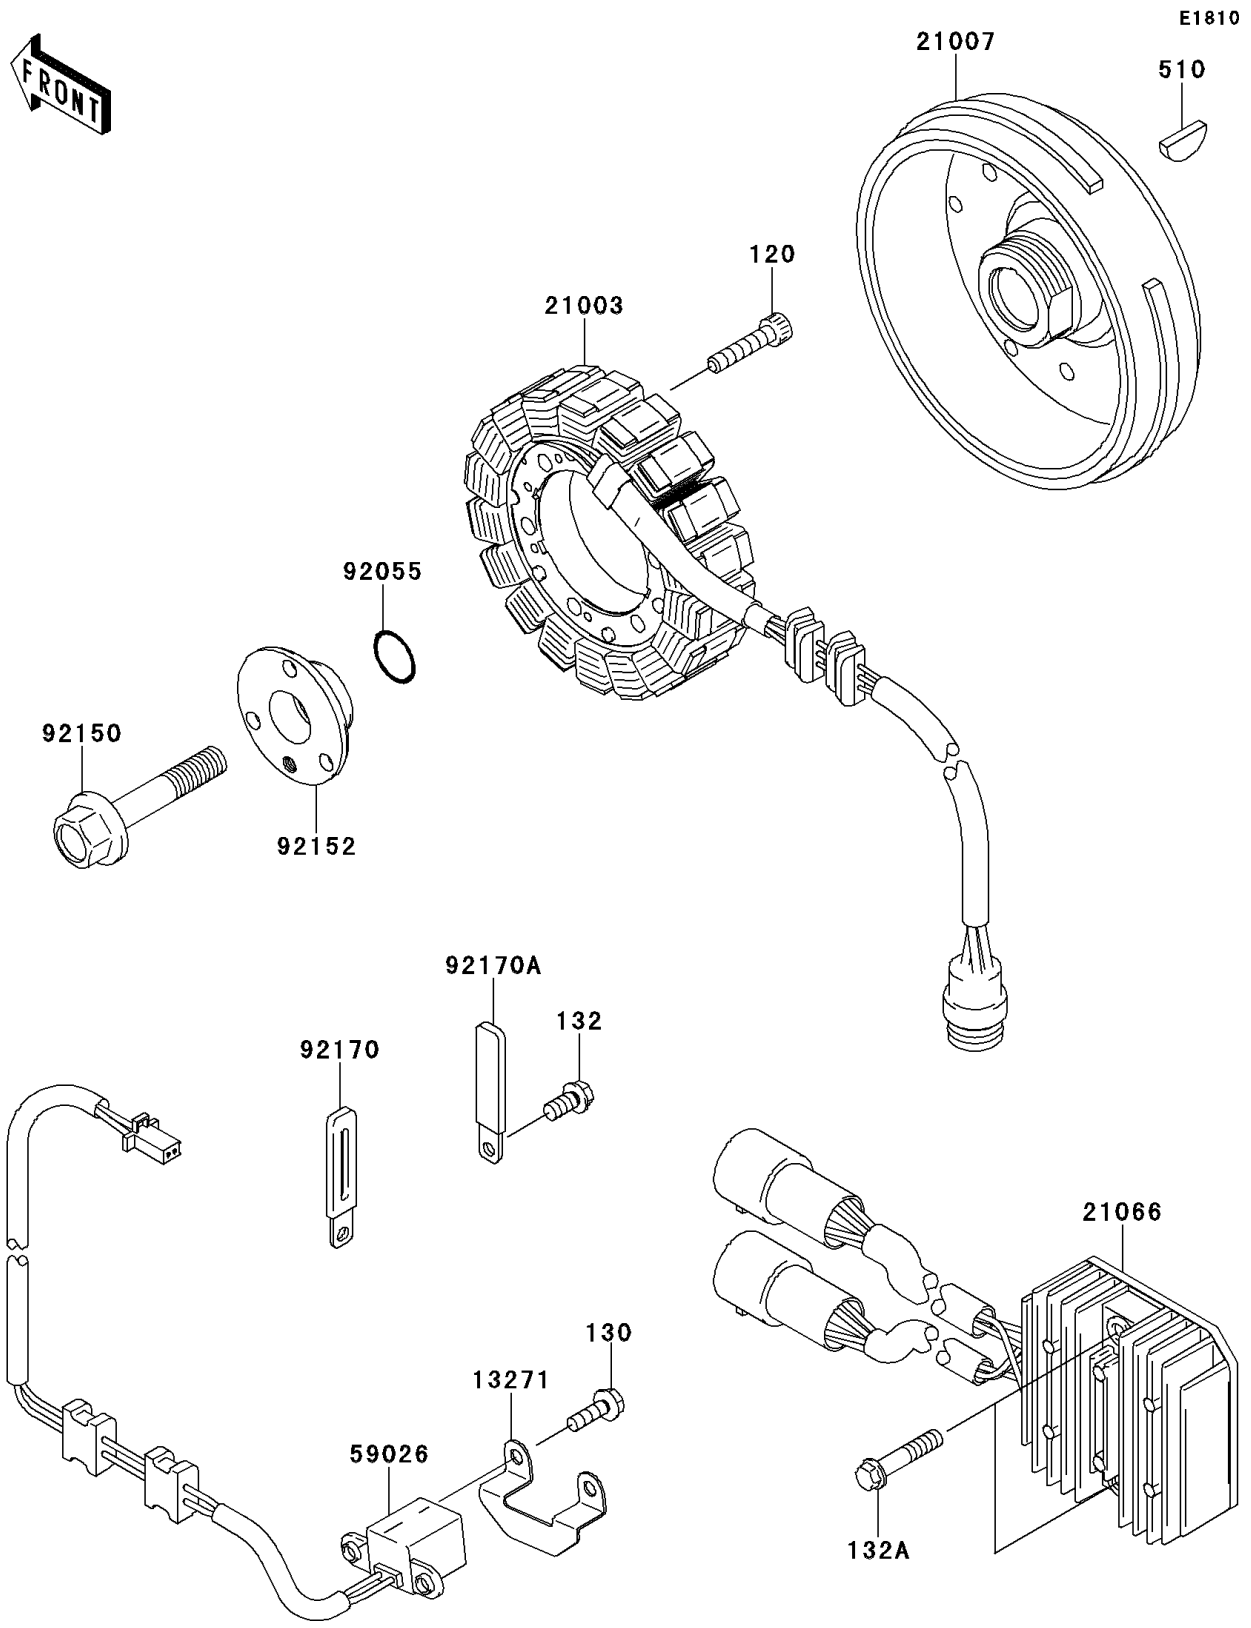

# 2008 KFX®700 PARTS DIAGRAM

Generator

## 2008 KFX®700 PARTS LIST

### Generator

ITEM NAME	PART NUMBER	QUANTITY
BOLT-SOCKET,6X28 (Ref # 120)	120CA0628	3
BOLT-FLANGED,5X16 (Ref # 130)	130BA0516	2
BOLT-FLANGED-SMALL,6X12 (Ref # 132)	132BD0612	1
BOLT-FLANGED-SMALL,6X30 (Ref # 132A)	132BD0630	2
KEY-WOODRUFF (Ref # 510)	510A4200	1
PLATE (Ref # 13271)	13271-1369	1
STATOR (Ref # 21003)	21003-0003	1
ROTOR (Ref # 21007)	21007-1367	1
REGULATOR-VOLTAGE (Ref # 21066)	21066-1112	1
COIL-PULSING (Ref # 59026)	59026-1159	1
RING-O,19.8X2.2 (Ref # 92055)	92055-1215	1
BOLT,12X65 (Ref # 92150)	92150-1987	1
COLLAR,20X51X17 (Ref # 92152)	92152-1467	1
CLAMP (Ref # 92170)	92170-1514	1
CLAMP (Ref # 92170A)	92170-1925	1