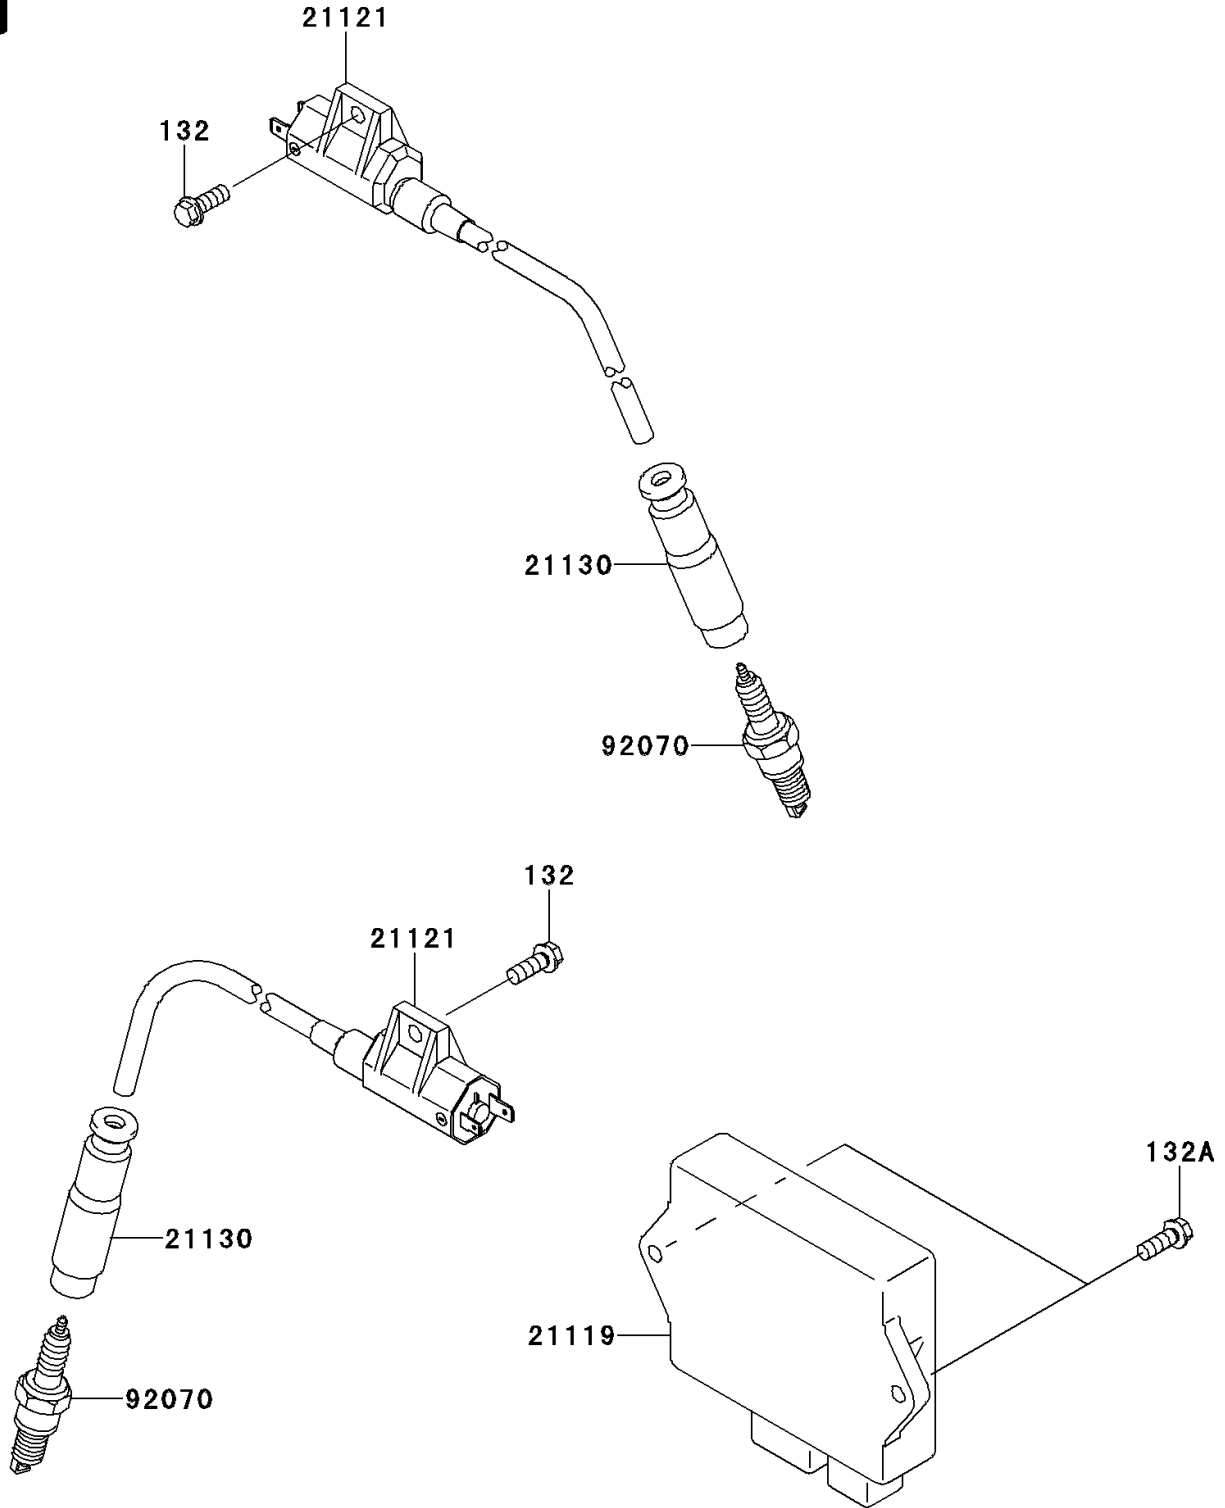

2006 KFX700 PARTS DIAGRAM

Ignition System

E1830

2006 KFX700 PARTS LIST

Ignition System

ITEM NAME	PART NUMBER	QUANTITY
BOLT-FLANGED-SMALL,6X16 (Ref # 132)	132BA0616	2
BOLT-FLANGED-SMALL,6X16 (Ref # 132A)	132BB0616	2
IGNITER (Ref # 21119)	21119-0032	1
COIL-IGNITION (Ref # 21121)	21121-1316	2
CAP-SPARK PLUG (Ref # 21130)	21130-1071	2
PLUG-SPARK,CR7E(NGK) (Ref # 92070)	92070-1209	2