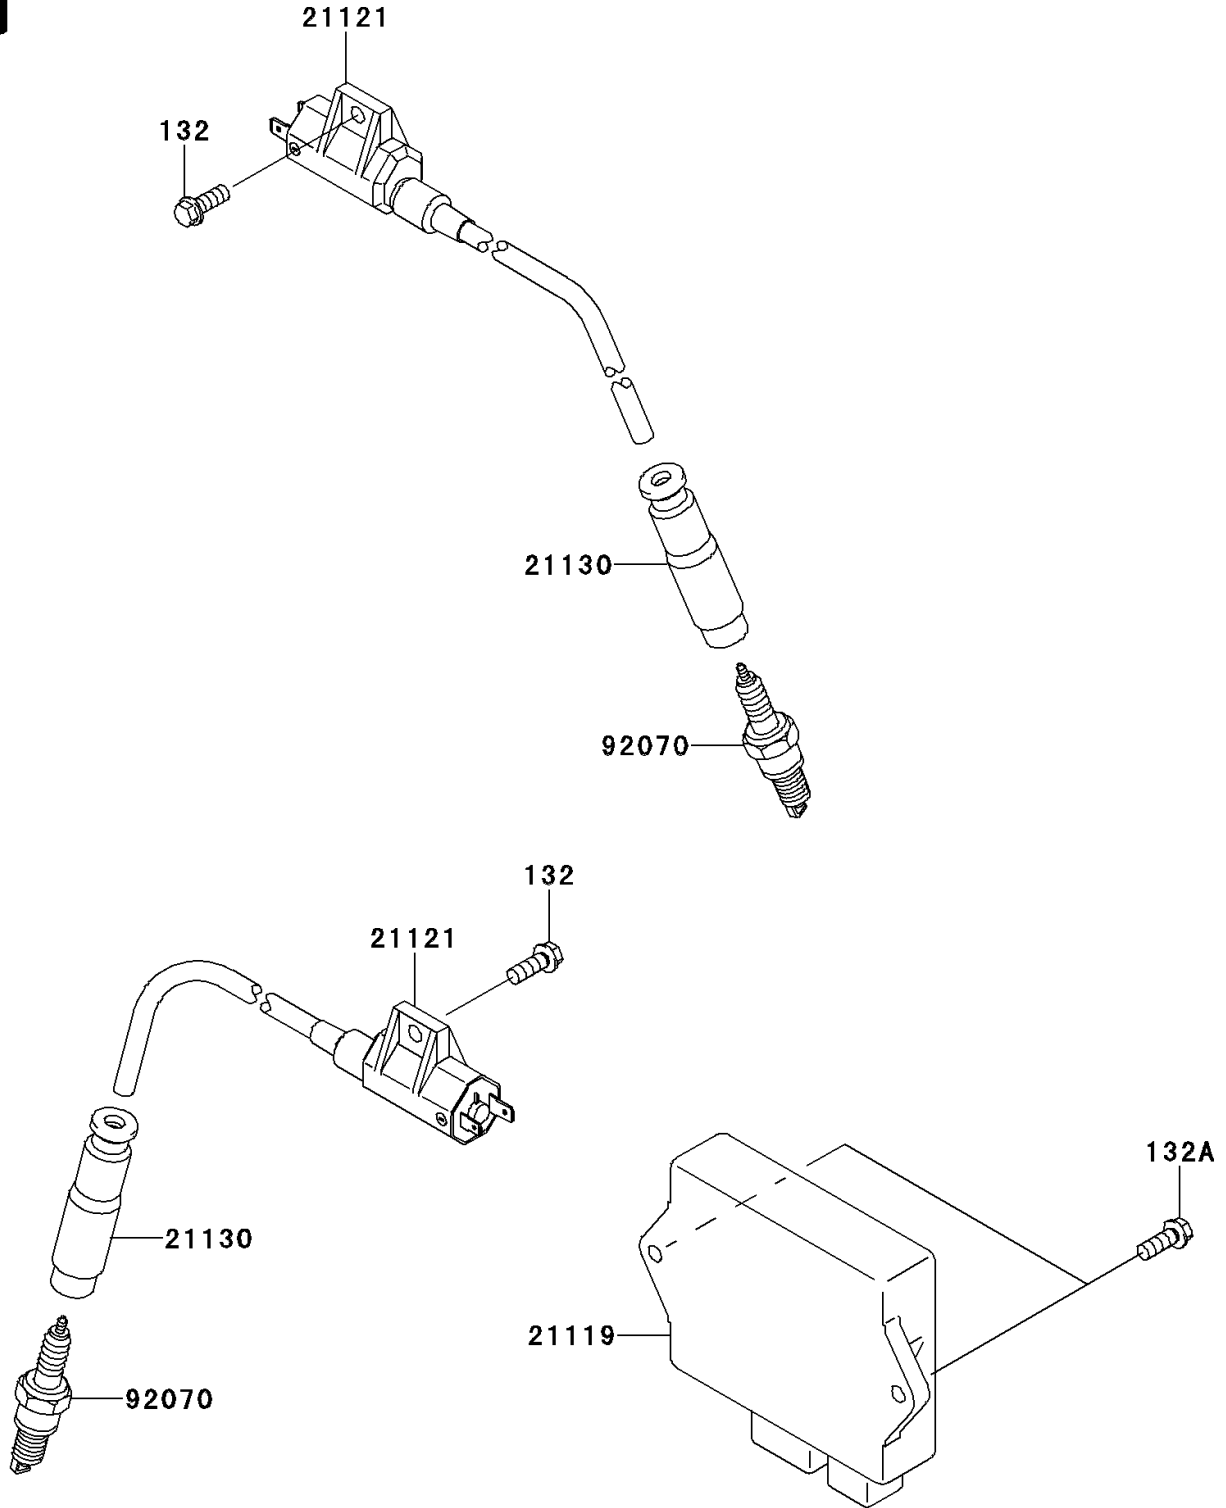

2007 KFX700 PARTS DIAGRAM

Ignition System

E1830

2007 KFX700 PARTS LIST

Ignition System

ITEM NAME	PART NUMBER	QUANTITY
BOLT-FLANGED-SMALL,6X16 (Ref # 132)	132BA0616	2
BOLT-FLANGED-SMALL,6X16 (Ref # 132A)	132BB0616	2
IGNITER (Ref # 21119)	21119-0032	1
COIL-IGNITION (Ref # 21121)	21121-1316	2
CAP-SPARK PLUG (Ref # 21130)	21130-1071	2
PLUG-SPARK,CR7E(NGK) (Ref # 92070)	92070-1209	2