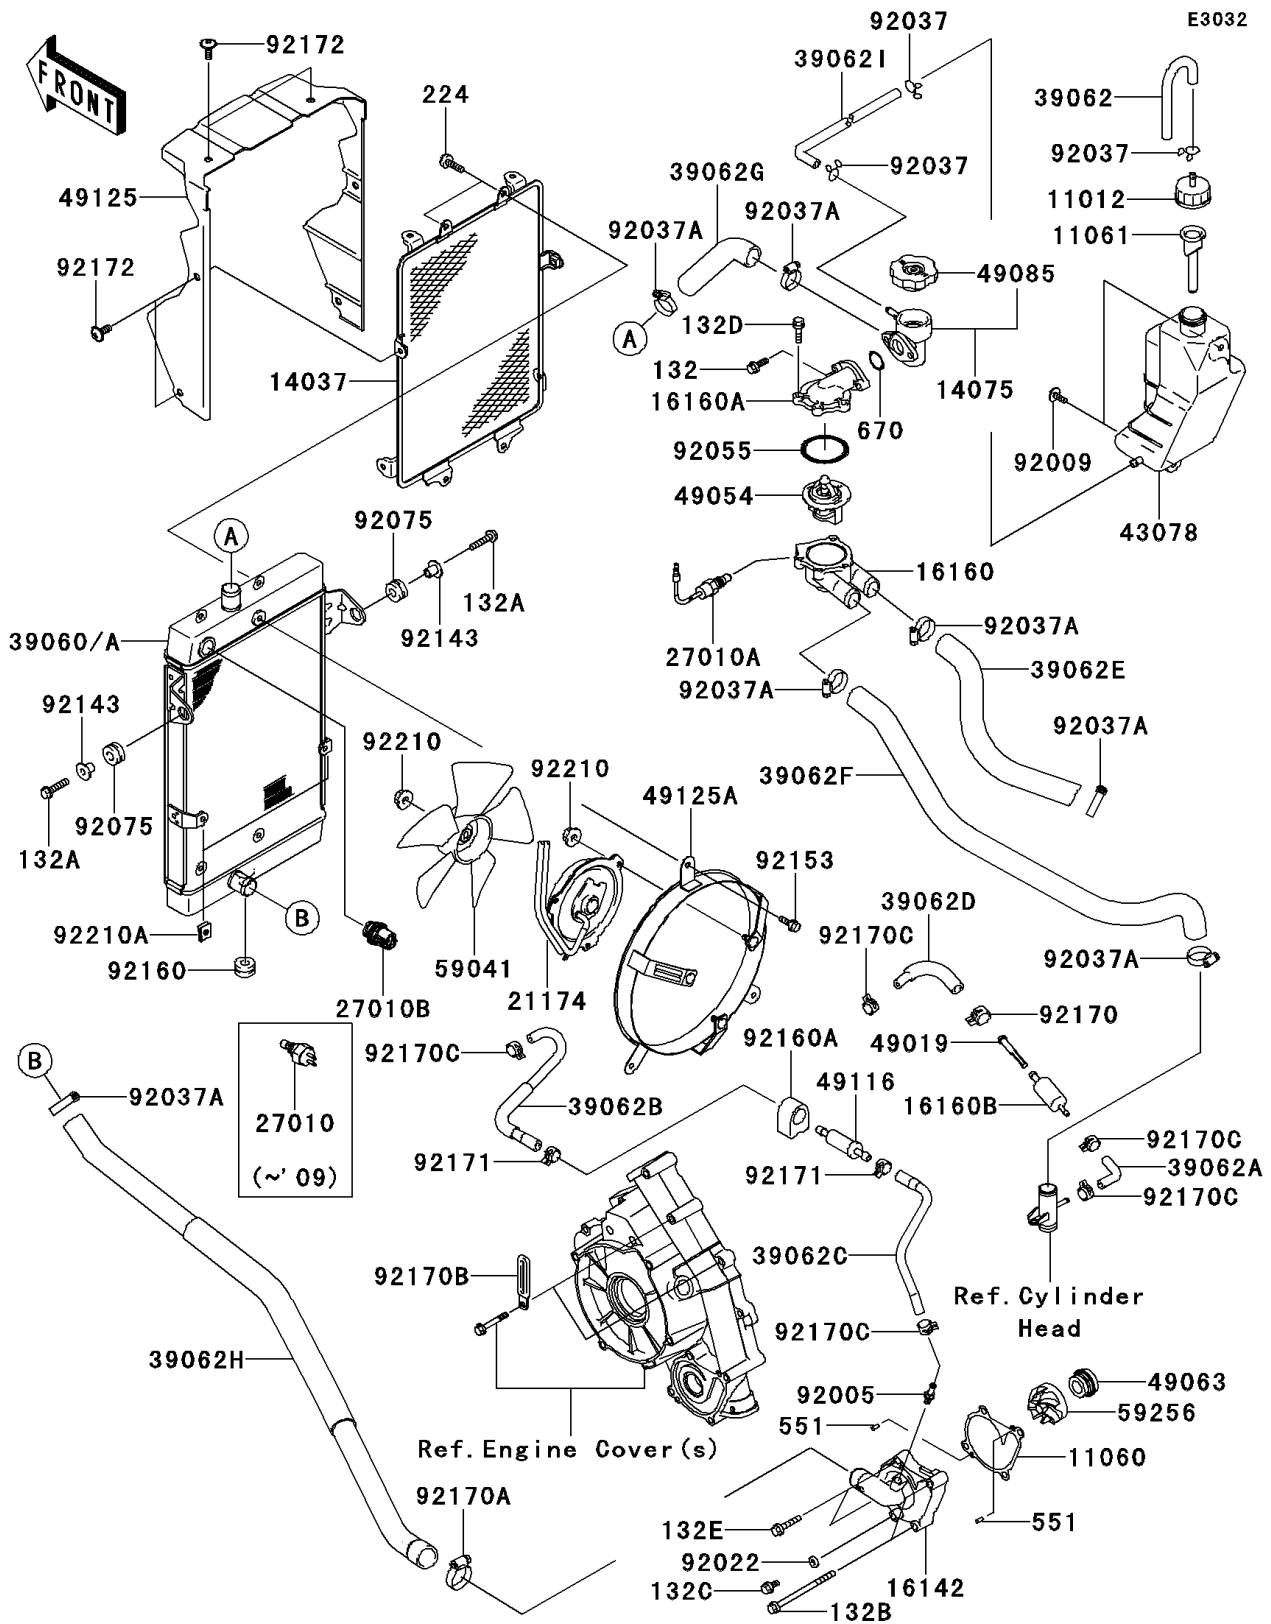

2006 KFX700 PARTS DIAGRAM

Radiator