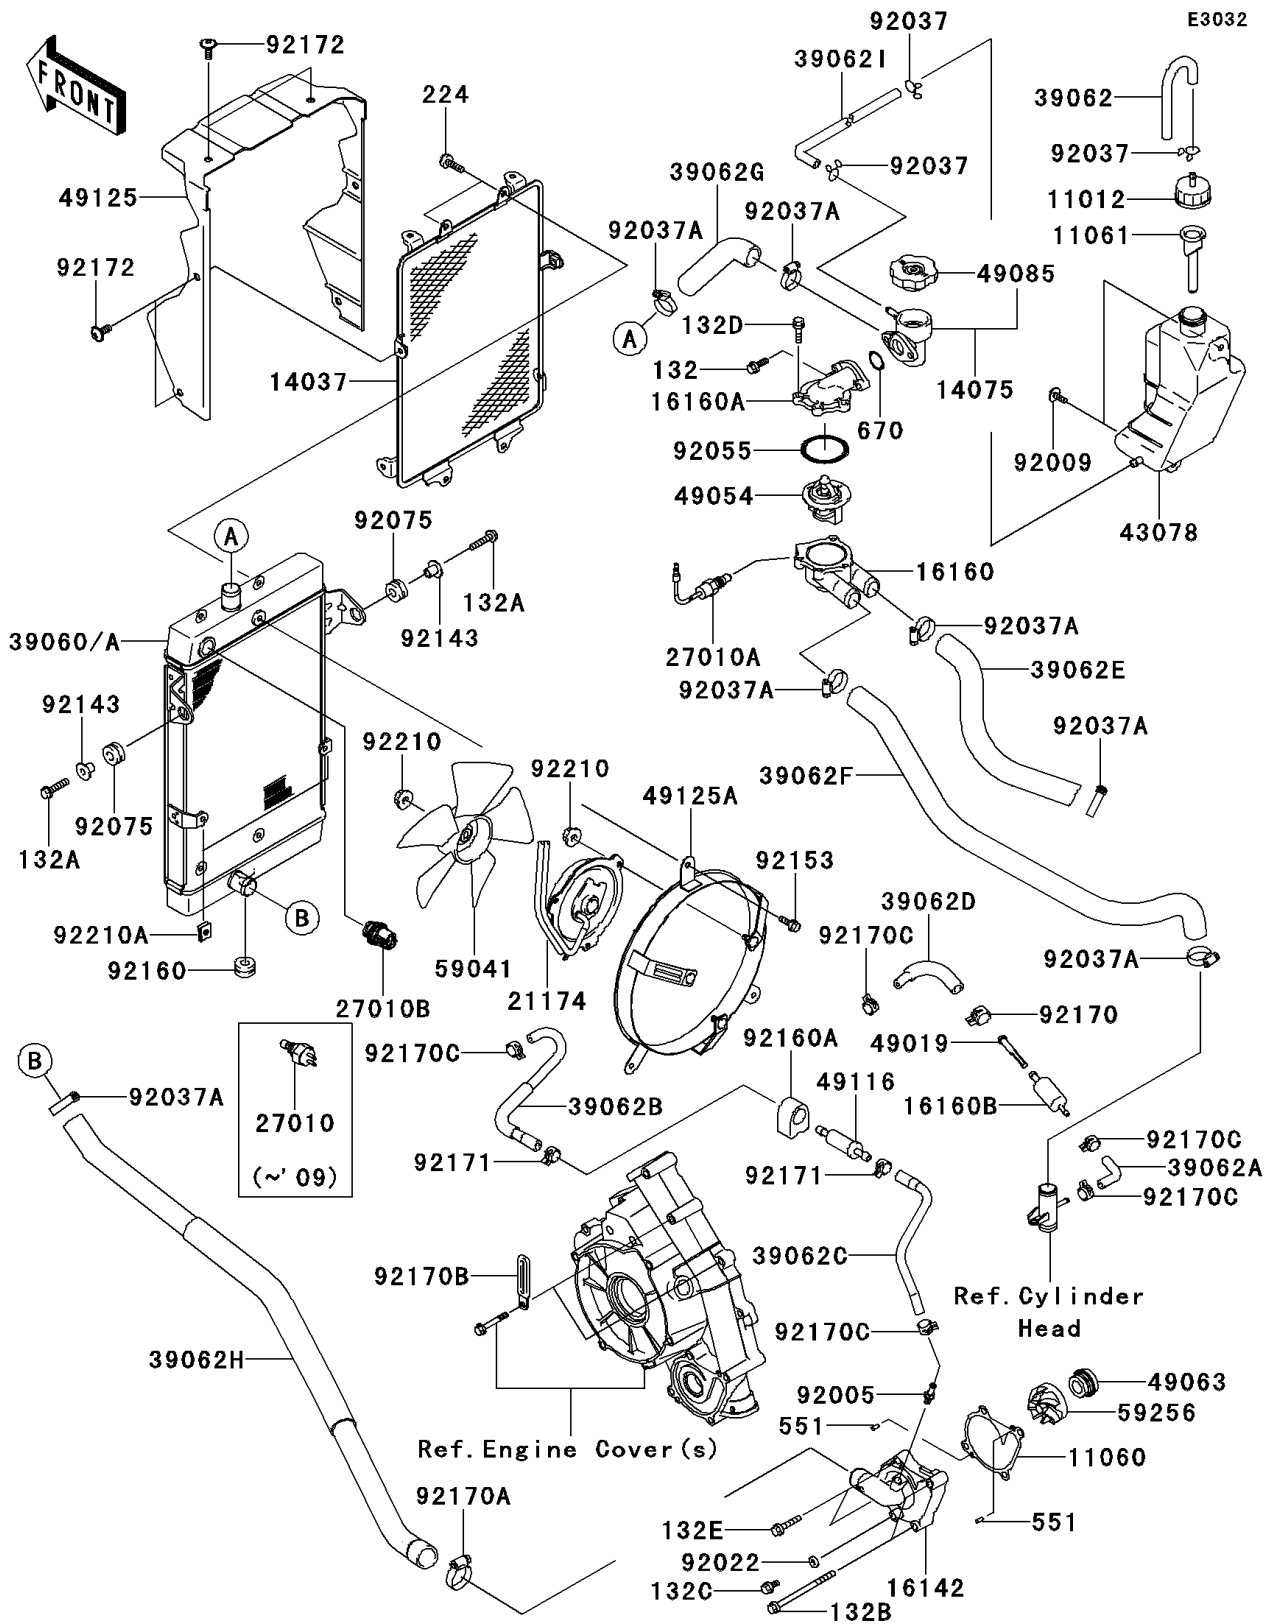

2008 KFX®700 PARTS DIAGRAM

Radiator