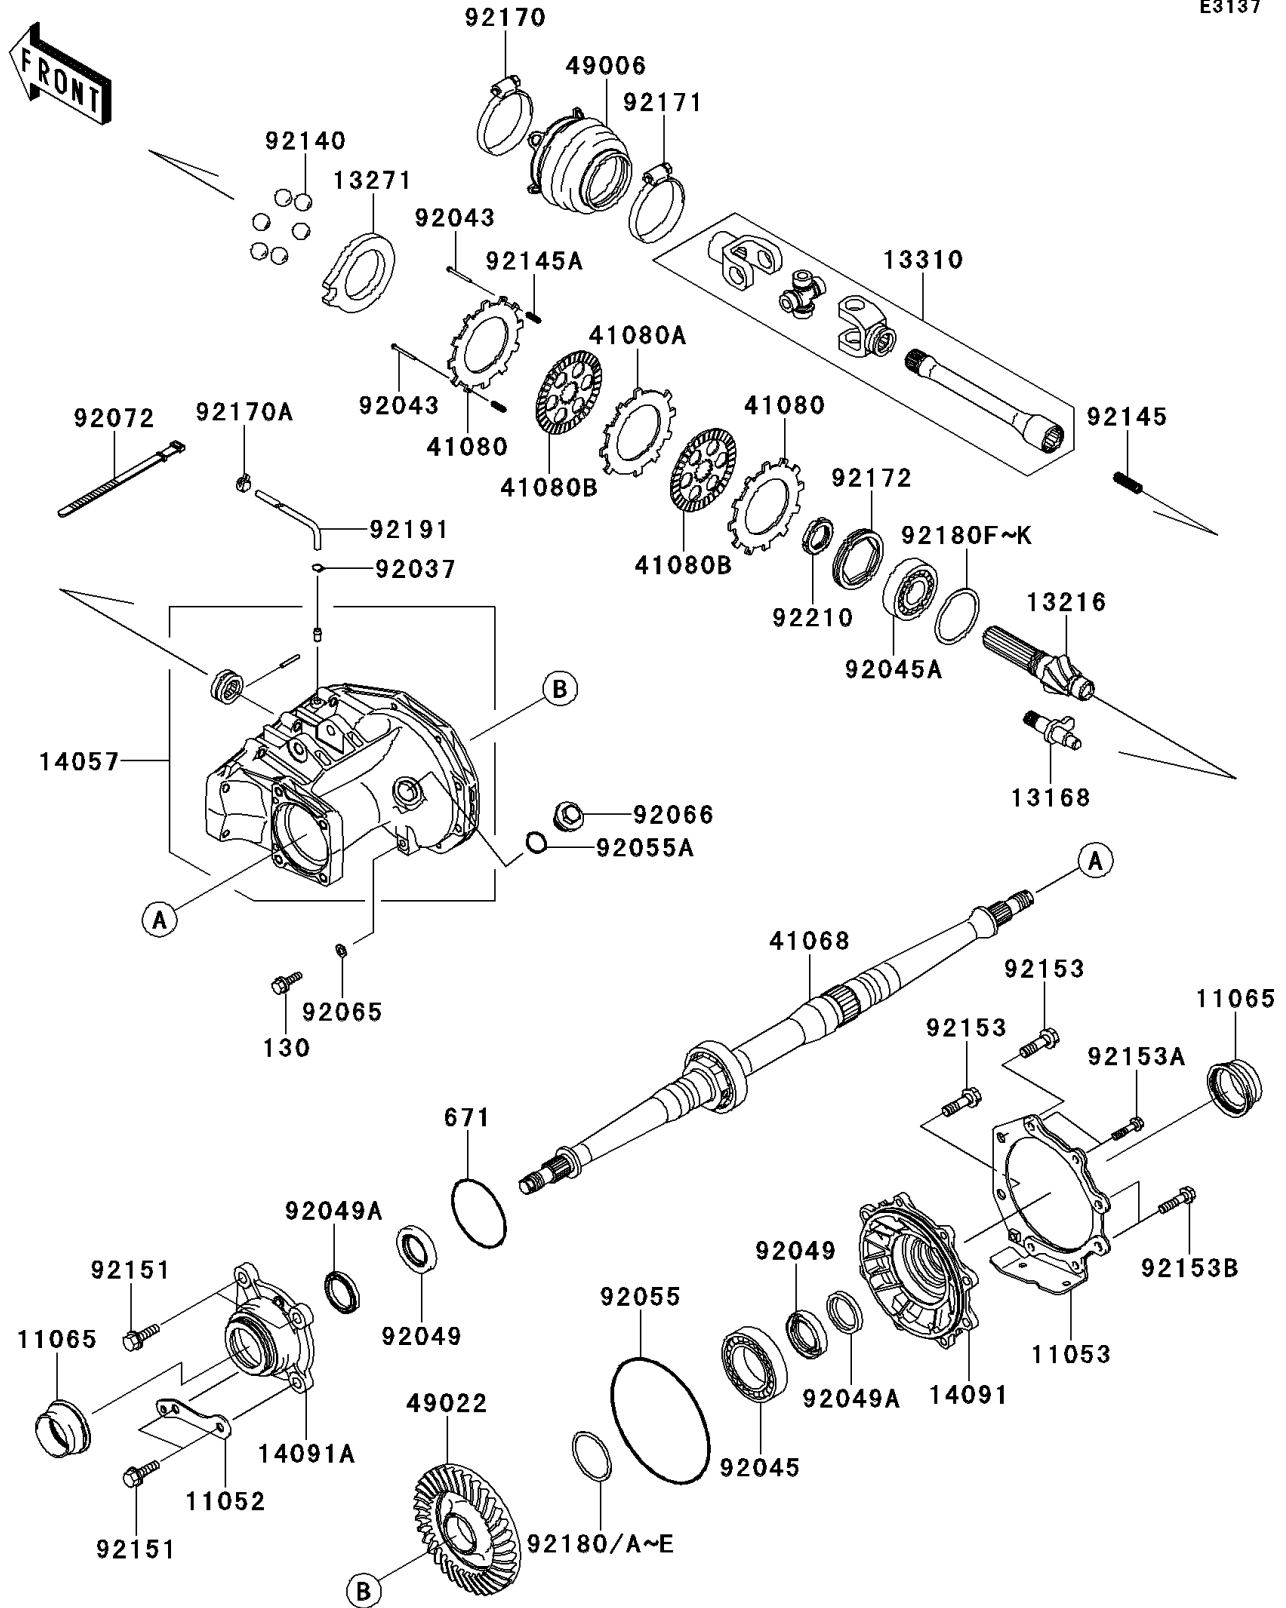

2006 KFX700 PARTS DIAGRAM

Drive Shaft-Rear

E3137

2006 KFX700 PARTS LIST

Drive Shaft-Rear

ITEM NAME	PART NUMBER	QUANTITY
BRACKET,REAR GUARD (Ref # 11052)	11052-1348	1
BRACKET (Ref # 11053)	11053-0216	1
CAP (Ref # 11065)	11065-1260	2
LEVER,BRAKE (Ref # 13168)	13168-1687	1
GEAR-COMP,RR,8T (Ref # 13216)	13216-0002	1
PLATE,CAM (Ref # 13271)	13271-1938	1
SHAFT-ASSY,RR DRIVE SHAFT (Ref # 13310)	13310-1026	1
CASE-COMP-GEAR (Ref # 14057)	14057-0001	1
COVER,RH (Ref # 14091)	14091-0028	1
COVER,LH (Ref # 14091A)	14091-1422	1
AXLE,RR,DRIVE SHAFT (Ref # 41068)	41068-0003	1
DISC,PRESSURE (Ref # 41080)	41080-1483	2
DISC,SEPARATER (Ref # 41080A)	41080-1484	1
DISC,FRICITION (Ref # 41080B)	41080-1538	2
BOOT,RR DRIVE SHAFT (Ref # 49006)	49006-1358	1
GEAR-BEVEL,RR,35T (Ref # 49022)	49022-0004	1
CLAMP,HOSE (Ref # 92037)	92037-1104	1
PIN,3X35 (Ref # 92043)	92043-1617	2
BEARING-BALL,55X90X18 (Ref # 92045)	92045-0078	1
BEARING-BALL,BX30-1C3 UR3 (Ref # 92045A)	92045-0099	1
SEAL-OIL,HTC40X58X8 (Ref # 92049)	92049-0012	2
SEAL-OIL,SC40X52X7 (Ref # 92049A)	92049-0013	2
RING-O,156.3X3.7 (Ref # 92055)	92055-0004	1
RING-O,25.7X2.4 (Ref # 92055A)	92055-1136	1
GASKET (Ref # 92065)	92065-023	1
PLUG (Ref # 92066)	92066-1303	1
BAND,L=186 (Ref # 92072)	92072-056	2
BALL,D/O#12 (Ref # 92140)	92140-1064	6
SPRING,RR DRIVE SHAFT (Ref # 92145)	92145-1300	1