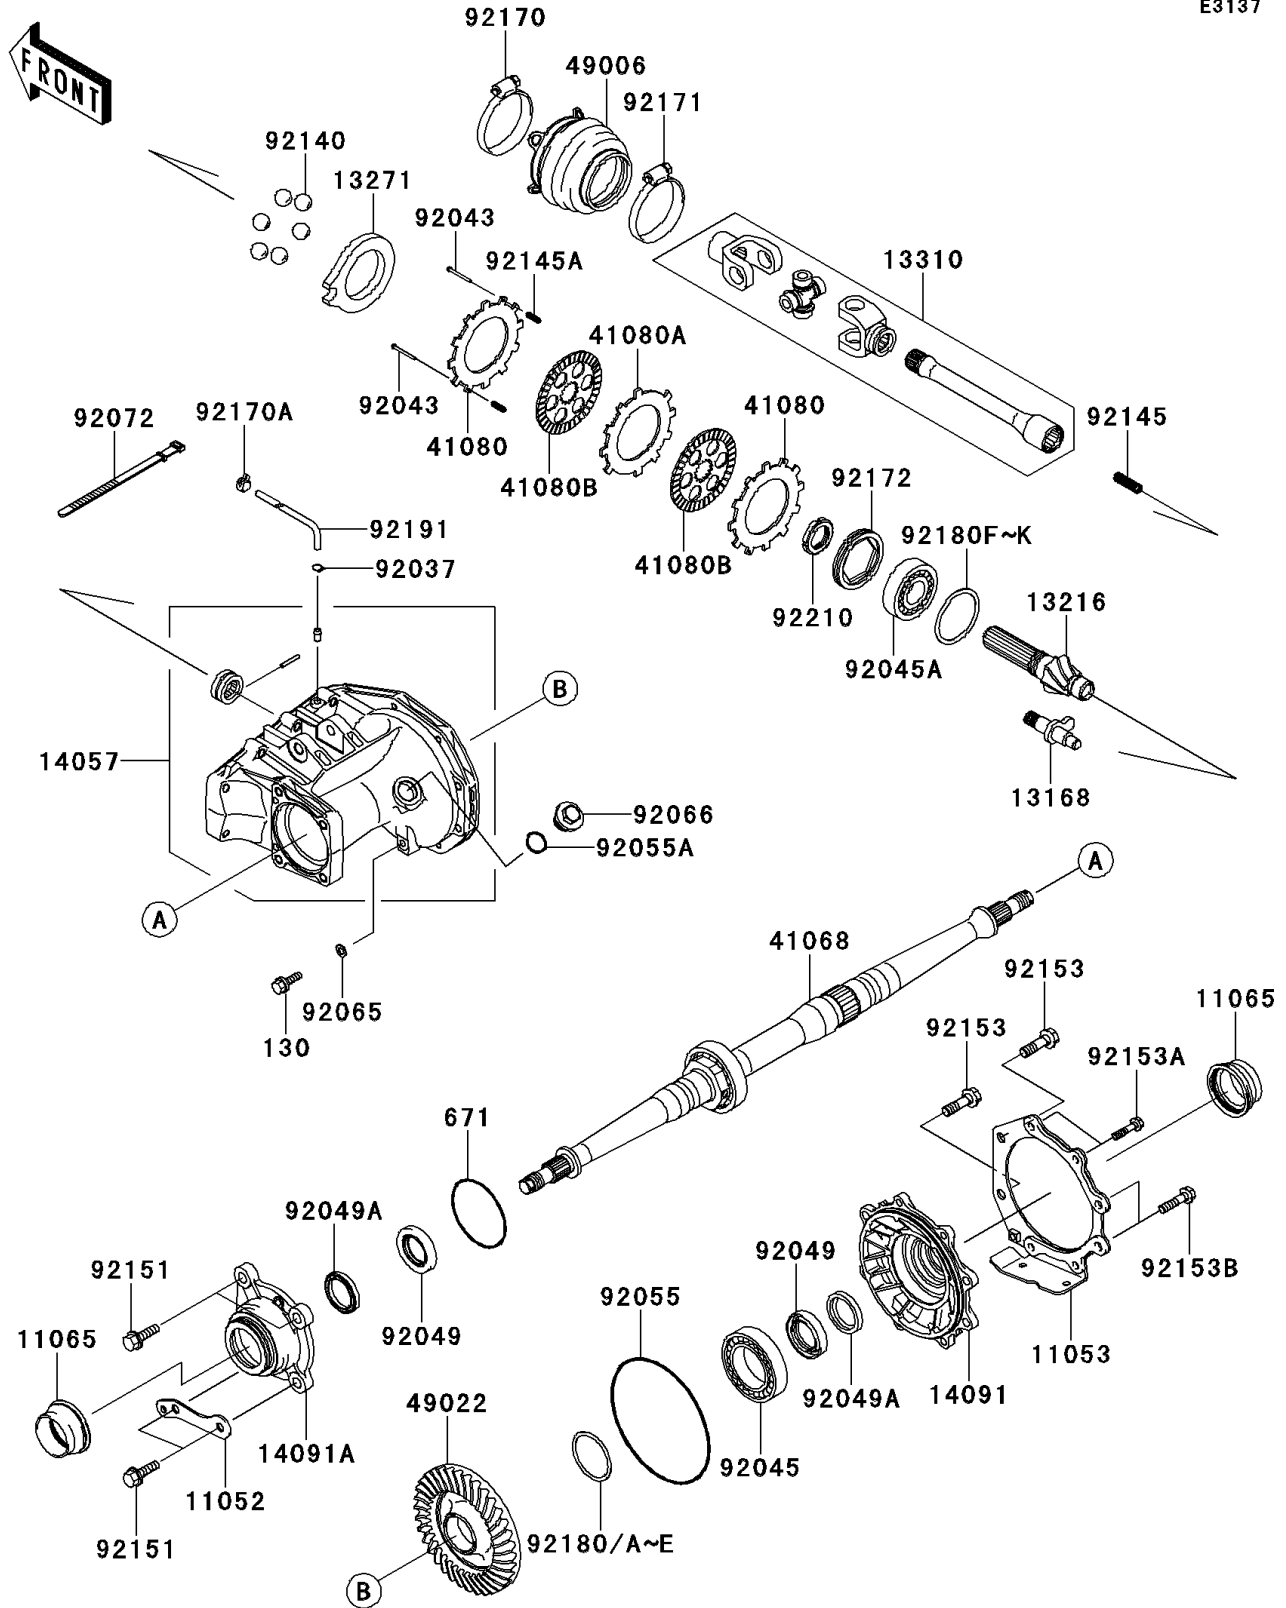

2007 KFX700 PARTS DIAGRAM

Drive Shaft-Rear

E3137

2007 KFX700 PARTS LIST

Drive Shaft-Rear

ITEM NAME	PART NUMBER	QUANTITY
BRACKET,REAR GUARD (Ref # 11052)	11052-1348	1
BRACKET (Ref # 11053)	11053-0216	1
CAP (Ref # 11065)	11065-1260	2
LEVER,BRAKE (Ref # 13168)	13168-1687	1
GEAR-COMP,RR,8T (Ref # 13216)	13216-0002	1
PLATE,CAM (Ref # 13271)	13271-1938	1
SHAFT-ASSY,RR DRIVE SHAFT (Ref # 13310)	13310-1026	1
CASE-COMP-GEAR (Ref # 14057)	14057-0001	1
COVER,RH (Ref # 14091)	14091-0028	1
COVER,LH (Ref # 14091A)	14091-1422	1
AXLE,RR,DRIVE SHAFT (Ref # 41068)	41068-0003	1
DISC,PRESSURE (Ref # 41080)	41080-1483	2
DISC,SEPARATER (Ref # 41080A)	41080-1484	1
DISC,FRICITION (Ref # 41080B)	41080-1538	2
BOOT,RR DRIVE SHAFT (Ref # 49006)	49006-1358	1
GEAR-BEVEL,RR,35T (Ref # 49022)	49022-0004	1
CLAMP,HOSE (Ref # 92037)	92037-1104	1
PIN,3X35 (Ref # 92043)	92043-1617	2
BEARING-BALL,55X90X18 (Ref # 92045)	92045-0078	1
BEARING-BALL,BX30-1C3 UR3 (Ref # 92045A)	92045-0099	1
SEAL-OIL,HTC40X58X8 (Ref # 92049)	92049-0012	2
SEAL-OIL,SC40X52X7 (Ref # 92049A)	92049-0013	2
RING-O,156.3X3.7 (Ref # 92055)	92055-0004	1
RING-O,25.7X2.4 (Ref # 92055A)	92055-1136	1
GASKET (Ref # 92065)	92065-023	1
PLUG (Ref # 92066)	92066-1303	1
BAND,L=186 (Ref # 92072)	92072-056	2
BALL,D/O#12 (Ref # 92140)	92140-1064	6
SPRING,RR DRIVE SHAFT (Ref # 92145)	92145-1300	1