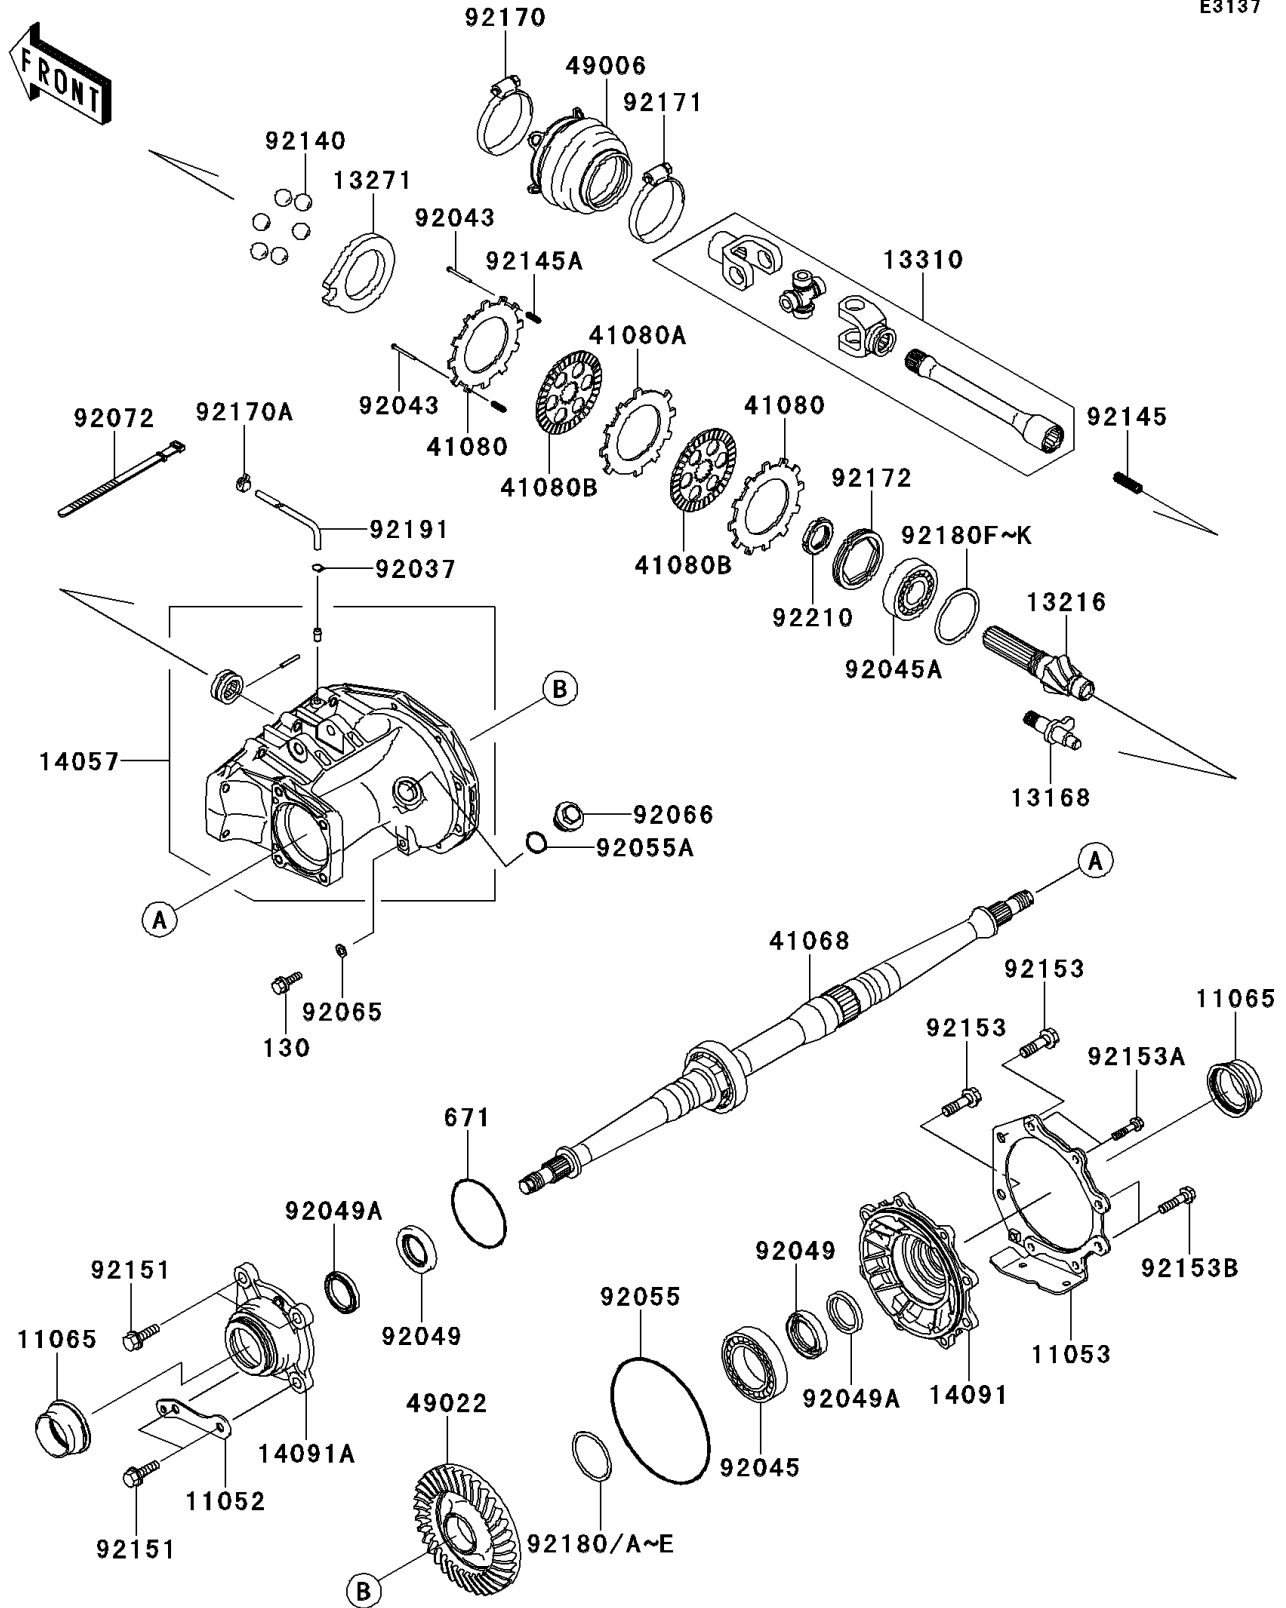

2008 KFX®700 PARTS DIAGRAM

Drive Shaft-Rear

E3137

2008 KFX®700 PARTS LIST

Drive Shaft-Rear

ITEM NAME	PART NUMBER	QUANTITY
BRACKET,REAR GUARD (Ref # 11052)	11052-1348	1
BRACKET (Ref # 11053)	11053-0216	1
CAP (Ref # 11065)	11065-1260	2
LEVER,BRAKE (Ref # 13168)	13168-1687	1
GEAR-COMP,RR,8T (Ref # 13216)	13216-0002	1
PLATE,CAM (Ref # 13271)	13271-1938	1
SHAFT-ASSY,RR DRIVE SHAFT (Ref # 13310)	13310-1026	1
CASE-COMP-GEAR (Ref # 14057)	14057-0001	1
COVER,RH (Ref # 14091)	14091-0028	1
COVER,LH (Ref # 14091A)	14091-1422	1
AXLE,RR,DRIVE SHAFT (Ref # 41068)	41068-0003	1
DISC,PRESSURE (Ref # 41080)	41080-1483	2
DISC,SEPARATER (Ref # 41080A)	41080-1484	1
DISC,FRICITION (Ref # 41080B)	41080-1538	2
BOOT,RR DRIVE SHAFT (Ref # 49006)	49006-1358	1
GEAR-BEVEL,RR,35T (Ref # 49022)	49022-0004	1
CLAMP,HOSE (Ref # 92037)	92037-1104	1
PIN,3X35 (Ref # 92043)	92043-1617	2
BEARING-BALL,55X90X18 (Ref # 92045)	92045-0078	1
BEARING-BALL,BX30-1C3 UR3 (Ref # 92045A)	92045-0099	1
SEAL-OIL,HTC40X58X8 (Ref # 92049)	92049-0012	2
SEAL-OIL,SC40X52X7 (Ref # 92049A)	92049-0013	2
RING-O,156.3X3.7 (Ref # 92055)	92055-0004	1
RING-O,25.7X2.4 (Ref # 92055A)	92055-1136	1
GASKET (Ref # 92065)	92065-023	1
PLUG (Ref # 92066)	92066-1303	1
BAND,L=186 (Ref # 92072)	92072-056	2
BALL,D/O#12 (Ref # 92140)	92140-1064	6
SPRING,RR DRIVE SHAFT (Ref # 92145)	92145-1300	1