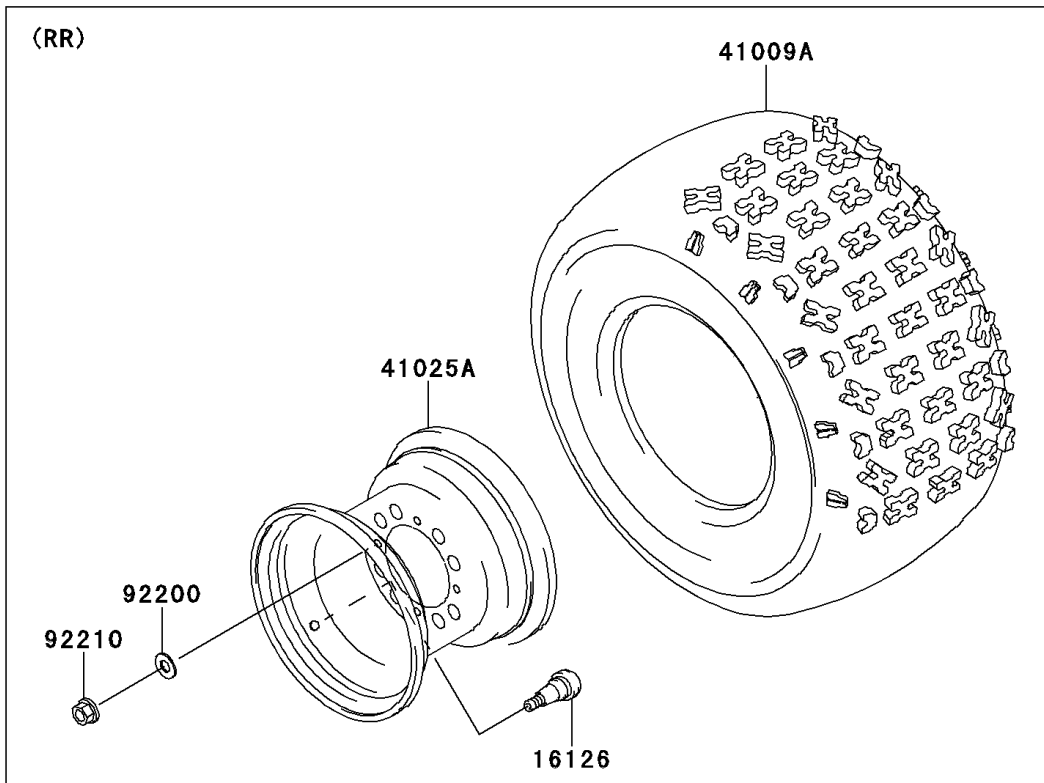

2006 KFX700 PARTS DIAGRAM

Wheels/Tires

F2210

2006 KFX700 PARTS LIST

Wheels/Tires

ITEM NAME	PART NUMBER	QUANTITY
VALVE (Ref # 16126)	16126-4001	4
TIRE,FR,AT22X7-10 (Ref # 41009)	41009-0033	2
TIRE,RR,AT22X11-10 (Ref # 41009A)	41009-0034	2
RIM,FR,10X5.5AT (Ref # 41025)	41025-0065	2
RIM,RR,10X8.5AT (Ref # 41025A)	41025-0066	2
WASHER,10.5X25X1.6 (Ref # 92200)	92200-1595	16
NUT,FLANGED,10MM (Ref # 92210)	92210-1325	16