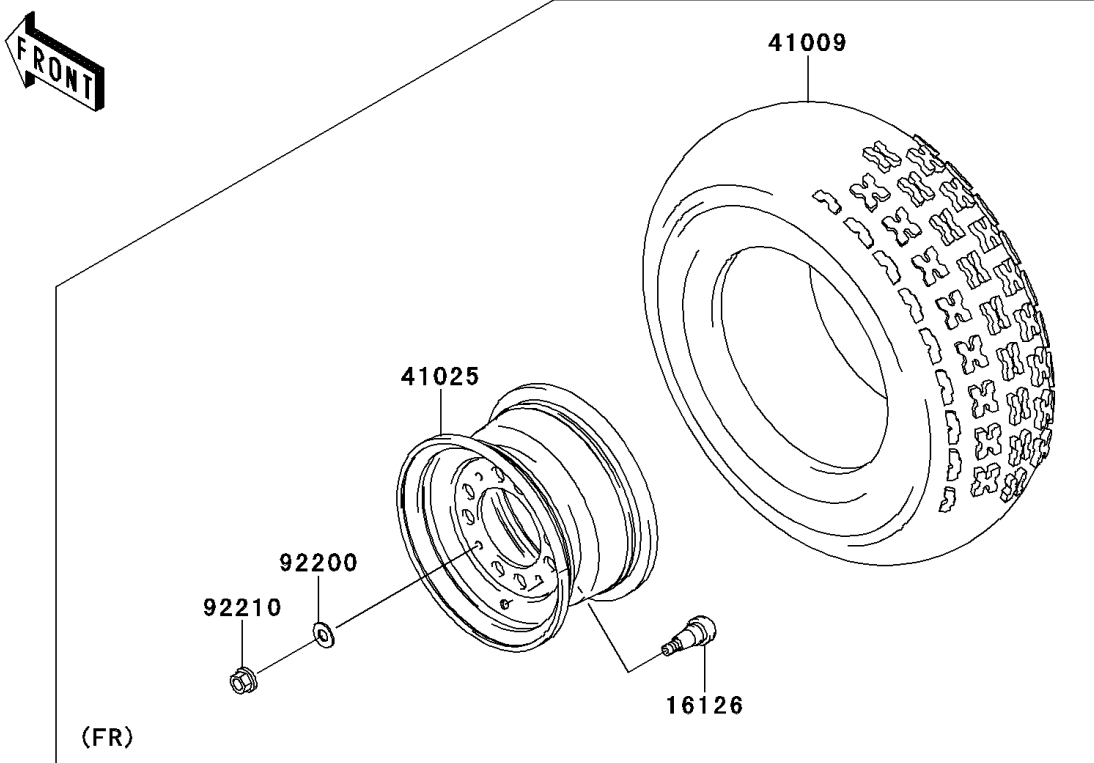

2006 KFX700 PARTS DIAGRAM

Wheels/Tires

F2210

2006 KFX700 PARTS LIST

Wheels/Tires

ITEM NAME	PART NUMBER	QUANTITY
VALVE (Ref # 16126)	16126-4001	4
TIRE,FR,AT22X7-10 (Ref # 41009)	41009-0033	2
TIRE,RR,AT22X11-10 (Ref # 41009A)	41009-0034	2
RIM,FR,10X5.5AT (Ref # 41025)	41025-0065	2
RIM,RR,10X8.5AT (Ref # 41025A)	41025-0066	2
WASHER,10.5X25X1.6 (Ref # 92200)	92200-1595	16
NUT,FLANGED,10MM (Ref # 92210)	92210-1325	16