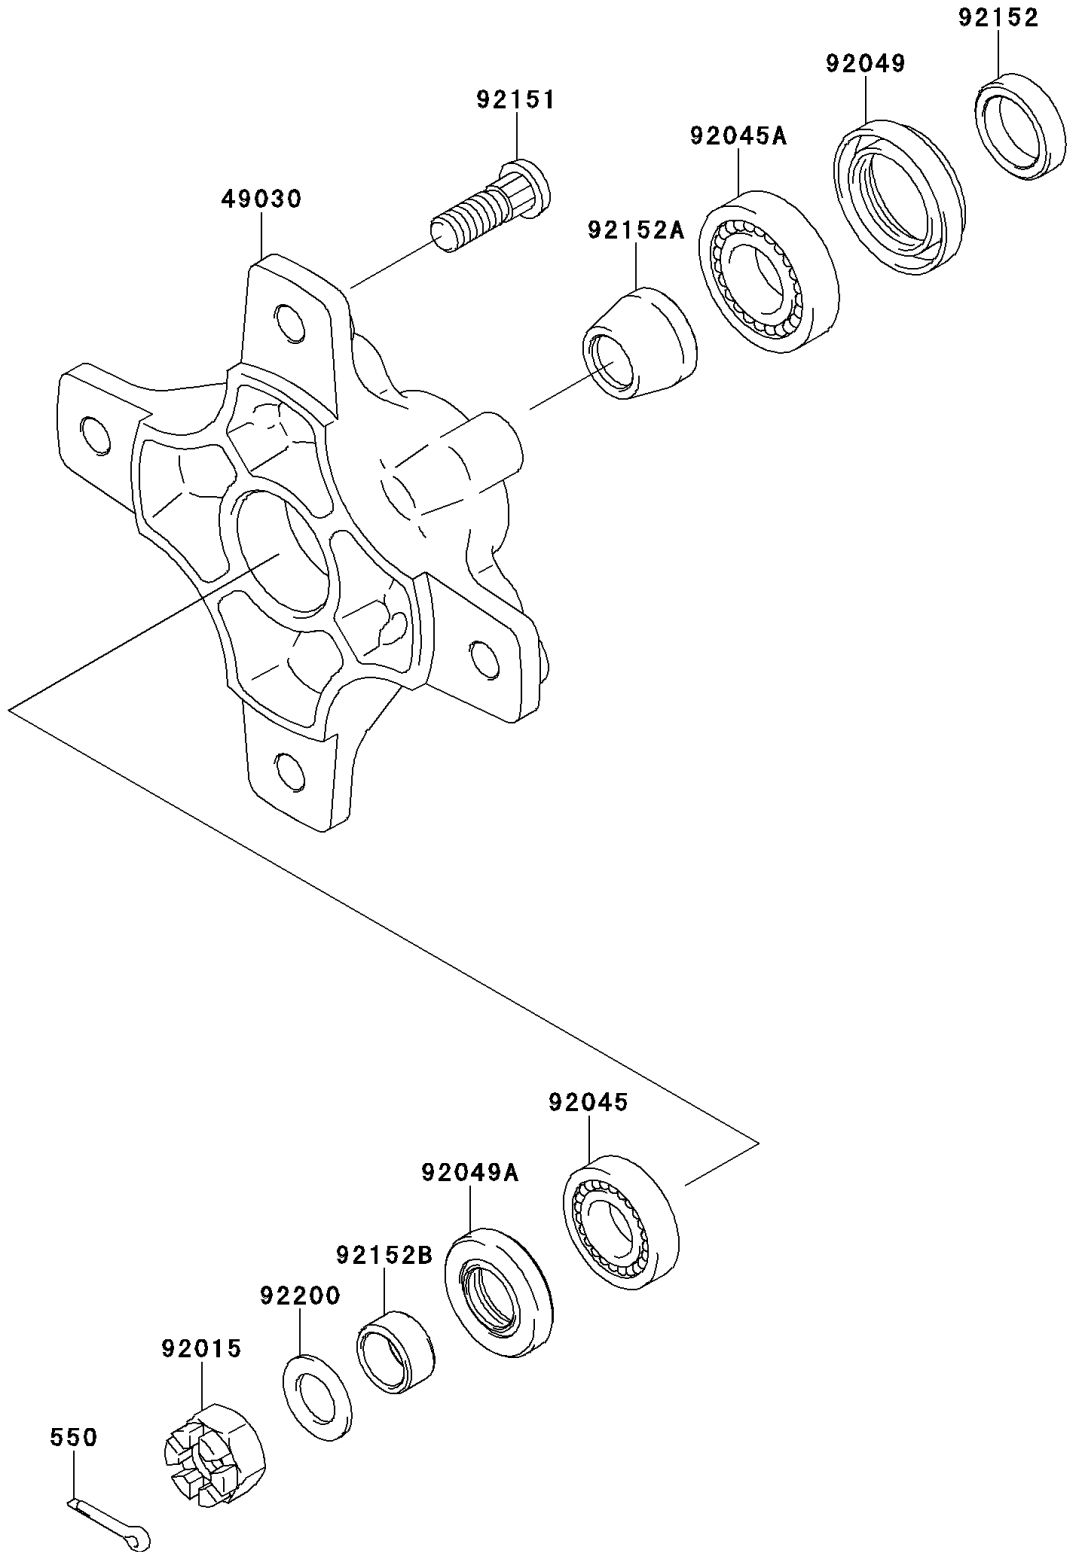

# 2008 KFX®700 PARTS DIAGRAM

Front Hub

F2230

## 2008 KFX®700 PARTS LIST

### Front Hub

ITEM NAME	PART NUMBER	QUANTITY
PIN-COTTER,3.0X30 (Ref # 550)	550AA3030	2
HUB,FR (Ref # 49030)	49030-1142	2
NUT,CASTLE,14MM (Ref # 92015)	92015-1765	2
BEARING-BALL,62022RD (Ref # 92045)	92045-0112	2
BEARING-BALL,60042RD (Ref # 92045A)	92045-0113	2
SEAL-OIL,MT028N1 (Ref # 92049)	92049-1612	2
SEAL-OIL,MHSA20X35X7 (Ref # 92049A)	92049-1613	2
BOLT,10X29.5 (Ref # 92151)	92151-1392	8
COLLAR,21.2X28X7 (Ref # 92152)	92152-1461	2
COLLAR (Ref # 92152A)	92152-1462	2
COLLAR,15.2X20X10 (Ref # 92152B)	92152-1463	2
WASHER,14.5X24X1.6 (Ref # 92200)	92200-1171	2