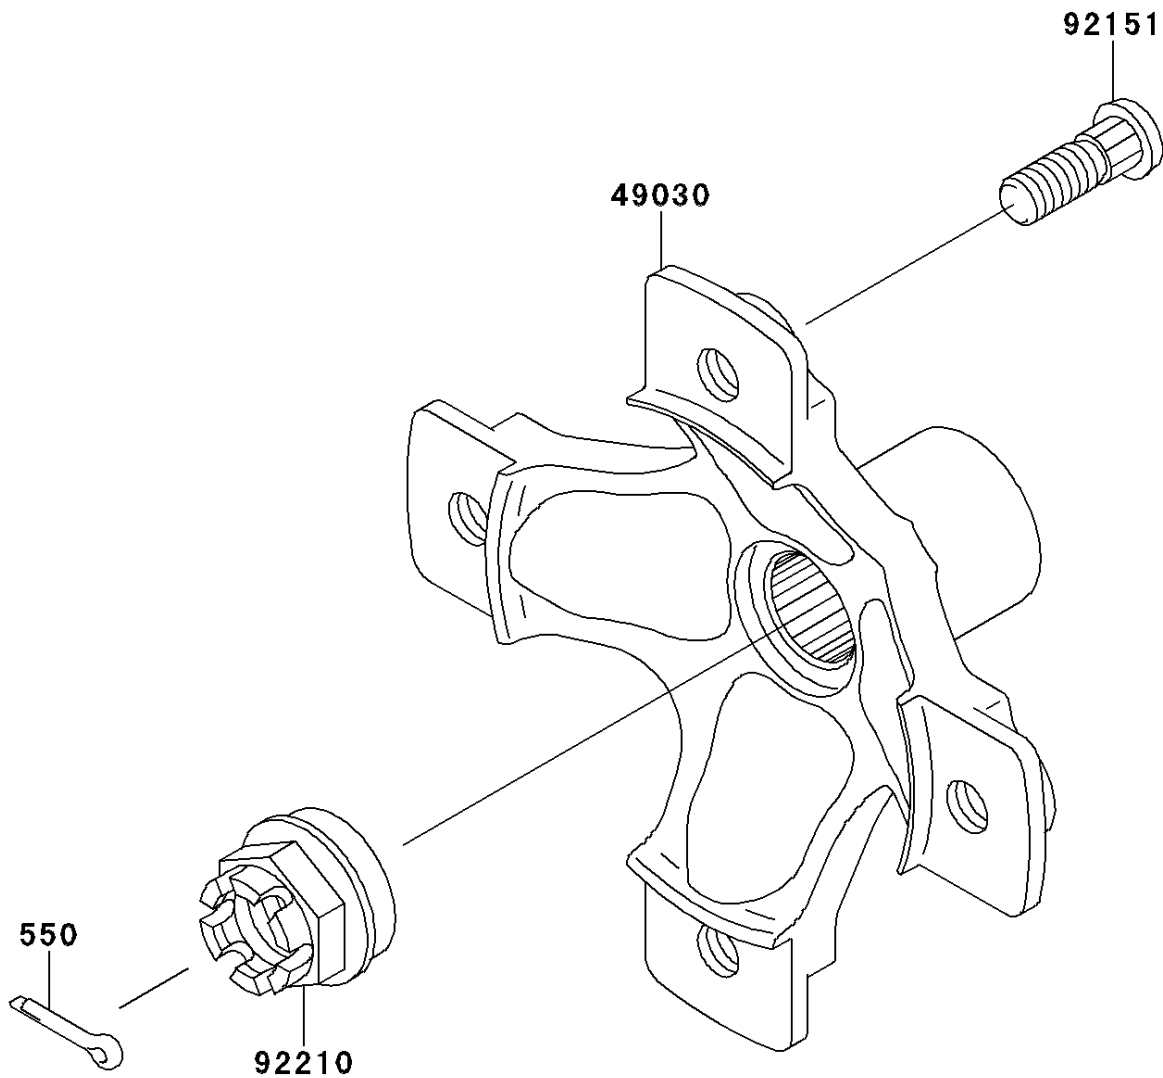

2006 KFX700 PARTS DIAGRAM

Rear Hub

F2240

2006 KFX700 PARTS LIST

Rear Hub

ITEM NAME	PART NUMBER	QUANTITY
PIN-COTTER,4.0X25 (Ref # 550)	550AA4025	2
HUB,RR (Ref # 49030)	49030-1140	2
BOLT,10X29.5 (Ref # 92151)	92151-1392	8
NUT,CASTLE,20MM (Ref # 92210)	92210-1381	2